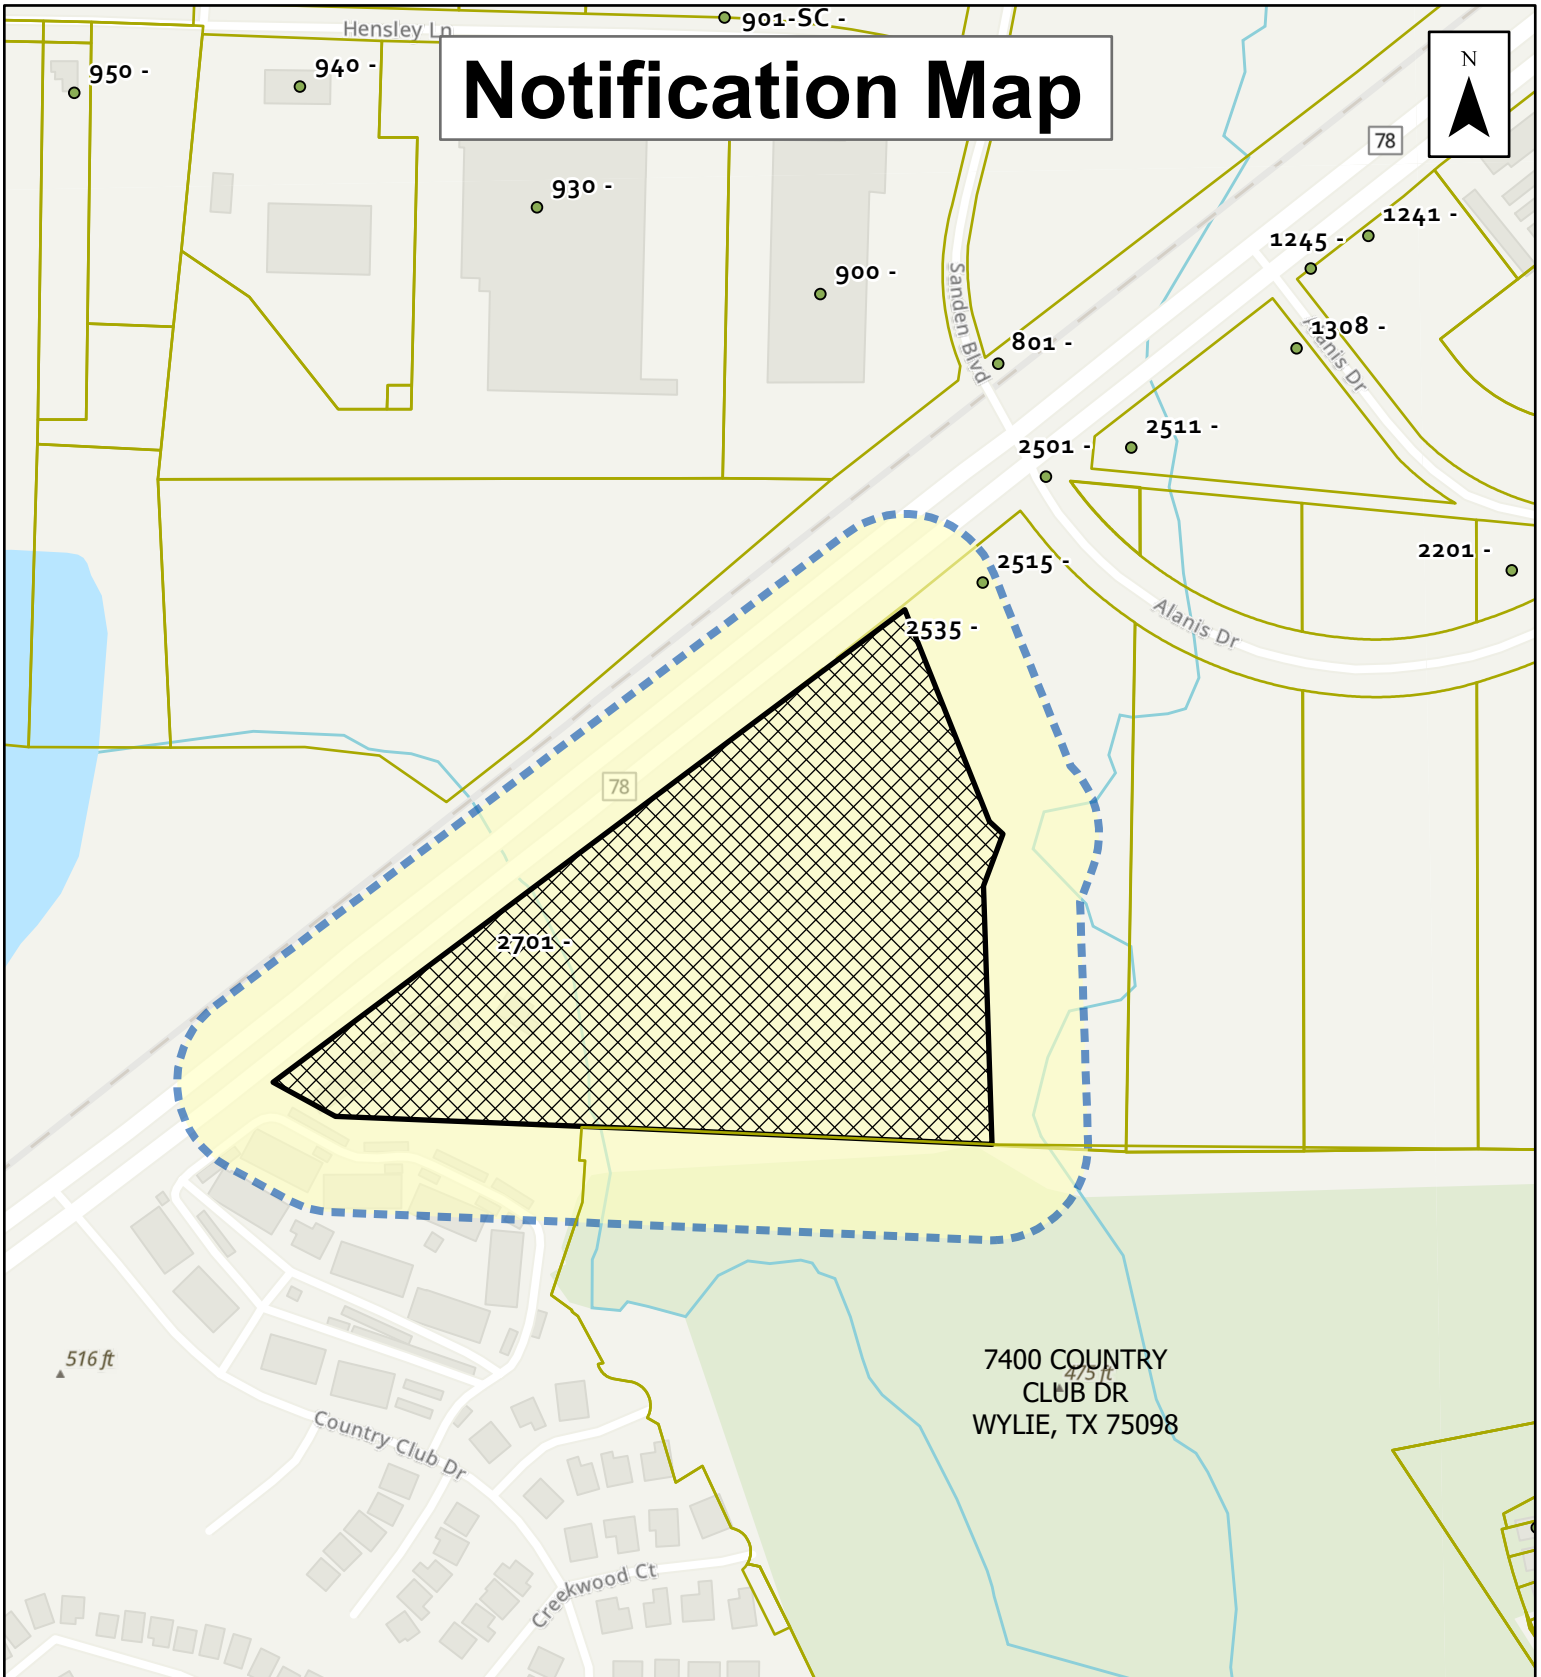

Notification Map

7400 COUNTRY CLUB DR
WYLIE, TX 75098

ZONING CASE:
ZC 2023-20

 SUBJECT property  200 foot Notification Buffer  Parcel Lines

Date: 1/25/2024