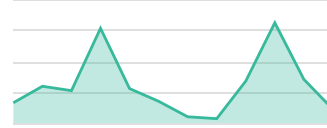

## FANS COUNT

771

Previous period **2%** Previous year **23%**

## FAN ADDS

24

Previous period **-31%** Previous year **-25%**

## PAGE IMPRESSIONS (ORGANIC)

7,745

Previous period **190%** Previous year **-46%**