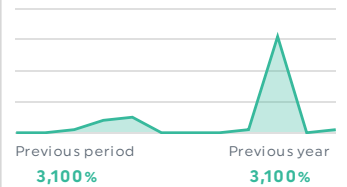

MENTIONS

26

RETWEETS

5

LINKEDIN INSIGHTS

FOLLOWERS

69

IMPRESSIONS

1,356

ENGAGEMENT RATE

9.9%

LIKES

32

TOP POSTS BY ENGAGEMENT RATE (WITH IMAGE)

Post with image

Engagement Rate ▾ Likes Clicks