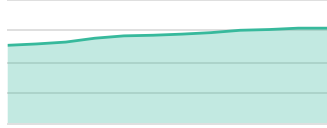

FACEBOOK INSIGHTS

FANS COUNT

771

Previous period **2%** Previous year **23%**