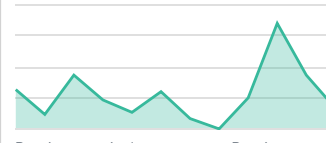

LIKES

87

Previous period **335%** Previous year **383%**

PERFORMANCE BY POST

Post Name

Wylie Career and Technical Education students (CTE) @Wyliecte gathered at the Birmingham Ag Barn to kick off Manufacturing Day 2022 - an opportunity for our nearly 400 CTE students to tour Wylie manufacturers and get a look at the many career opportunities. Mayor Matthew Porter, joined by Dr. David Vinson, Director of CTE Jason Hudson, and Todd Pickens and Terry Downs with Manufacturing Day is tomorrow, but in Wylie we'll celebrate all month long! Wylie ISD student tours will be happening throughout October at our local manufacturing business! Follow Wylie ISD CTE for all the fun! We get to team up with the Wylie ISD CTE program for activities all month long! #ProudSponsor #MFGDay22 #wylieCTE

Are you an entrepreneur? The 1st Annual Wylie Entrepreneur's Expo is next week (Nov. 15)! Are you going? We're hosting this FREE 'Come & Go' event as a fantastic way to learn from and meet local entrepreneurs who have "Been There/Done That." A few things they will be discussing: ☐ Business Planning ☐ Business Management ☐ Planning & Code Compliance ☐ Mistakes to Avoid ☐

Engagement

Impressions

Reach

Engagement Rate

Engagement	Impressions	Reach	Engagement Rate
9	67	52	13.43%
7	49	47	14.29%
7	63	56	11.11%
88	985	861	8.93%