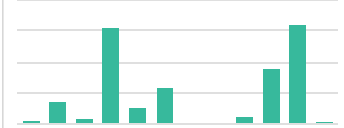

## PAGE IMPRESSIONS (ORGANIC)

7,745

Previous period **190%** Previous year **-46%**

## PAGE IMPRESSIONS (PAID & ORG...)

50,853

Previous period **1,717%** Previous year **15%**