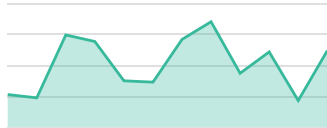

## PAGE IMPRESSIONS (ORGANIC)

7,745

Previous period **190%** Previous year **-46%**

## PAGE IMPRESSIONS (PAID & ORG...)

50,853

Previous period **1,717%** Previous year **15%**

## PAGE ENGAGEMENT RATE

2.18%

Previous period **-30%** Previous year **-45%**