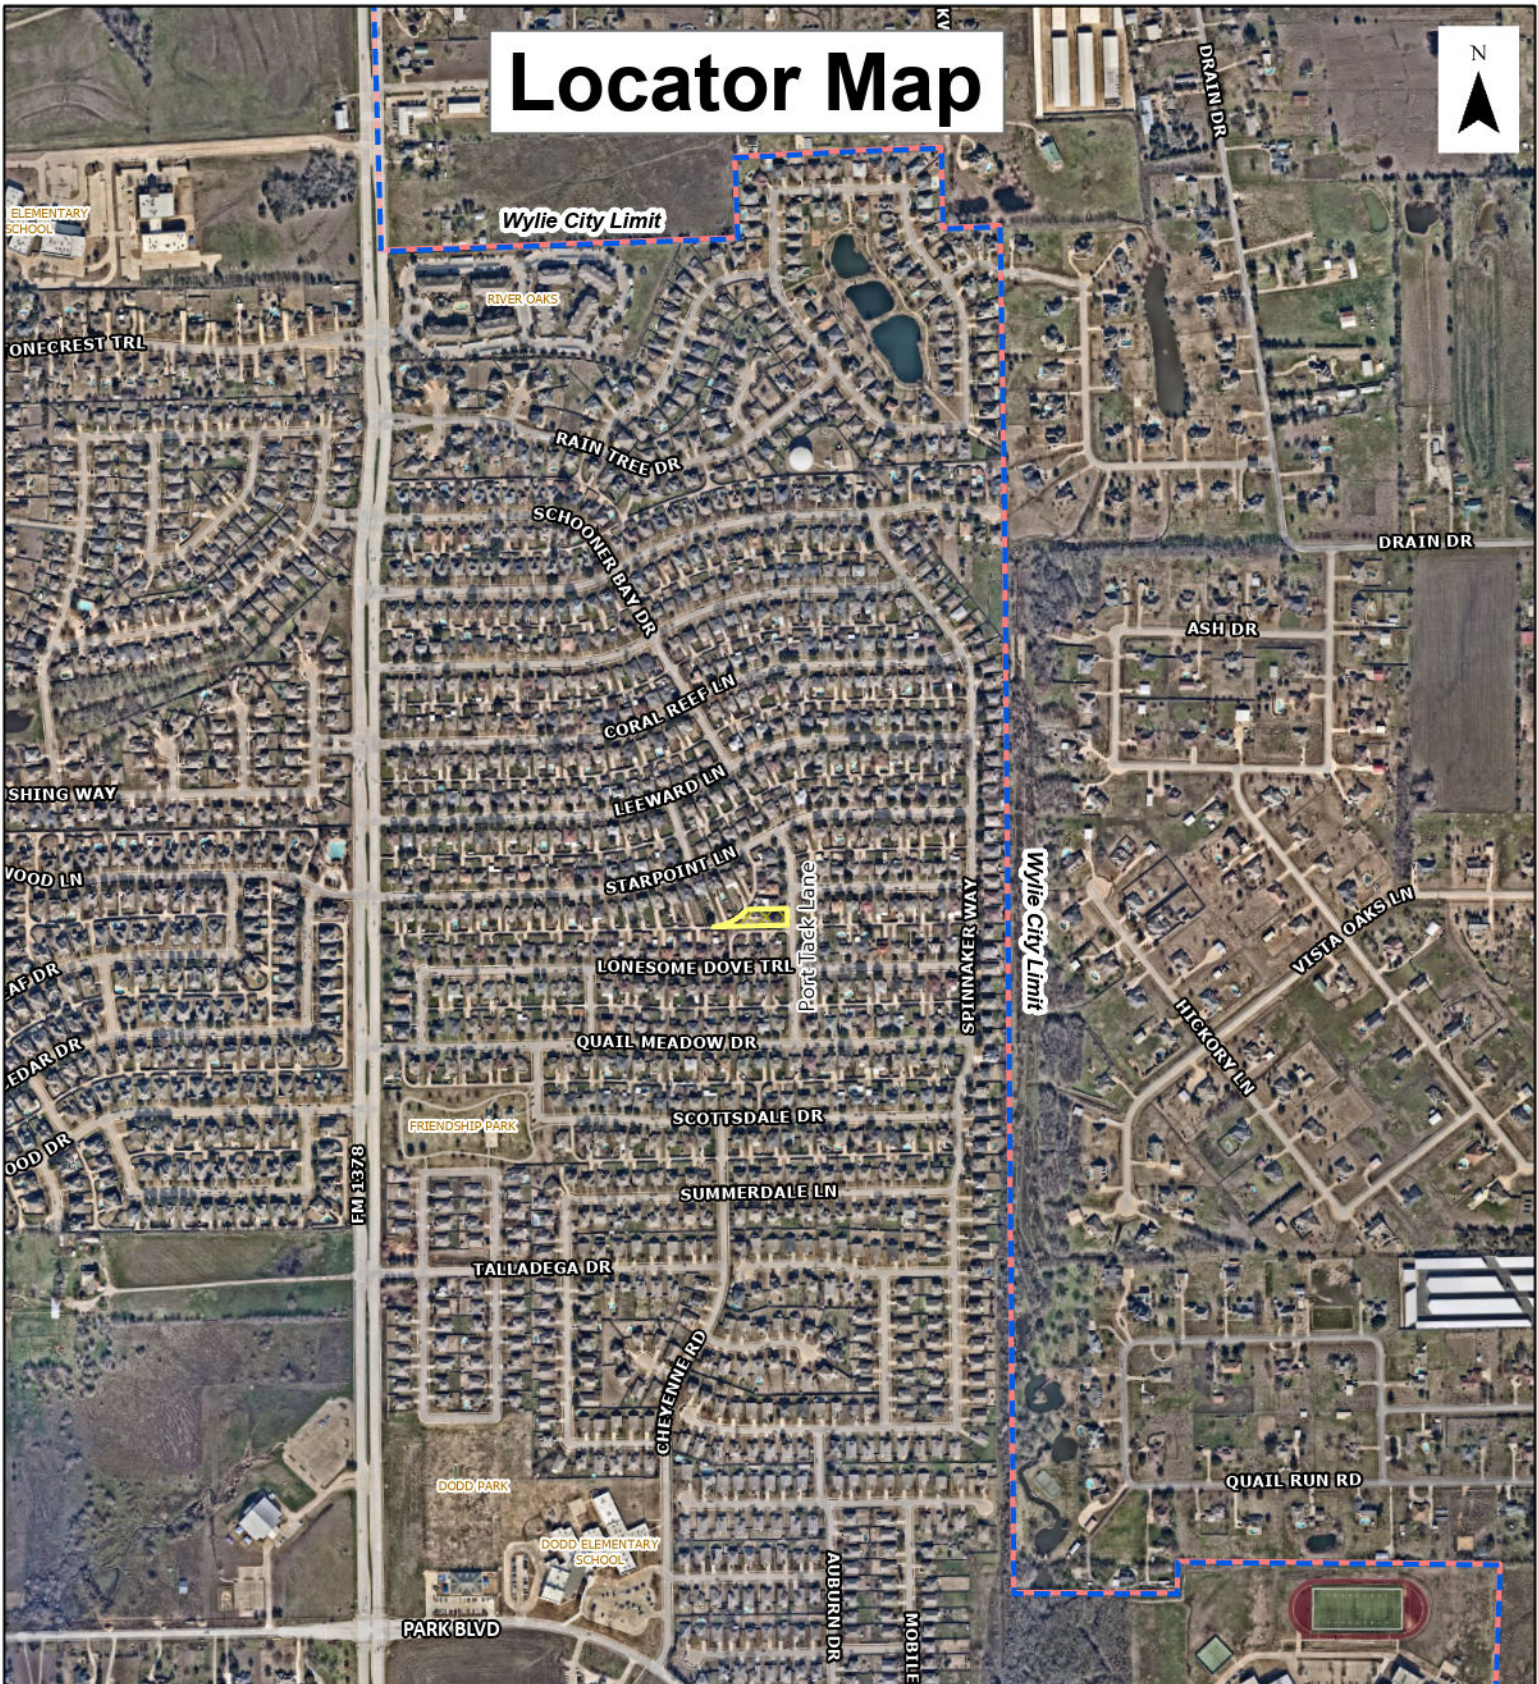

# Locator Map

ZONING BOARD OF ADJUSTMENT CASE:  
ZBA 2024-03      1725 Port Tack Lane

 SUBJECT property

Date: 6/12/2024