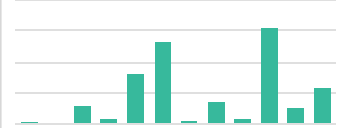

## PAGE IMPRESSIONS (ORGANIC)

7,417

Previous period **67%** Previous year **-63%**

## PAGE IMPRESSIONS (PAID & ORG...)

47,949

Previous period **386%** Previous year **-18%**