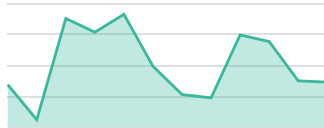

PAGE ENGAGEMENT RATE

3.47%

Previous period **76%** Previous year **-26%**

TOP POSTS BY IMPRESSIONS

Post

Post	Impressions
The Wylie EDC, in cooperation with the Wylie Chamber of Commerce and Wylie Downtown Merc...	10,694
Parents: Through federal, state and local funding from the Texas Workforce Commission to Work...	3,812
This week, the first ever Wylie ISD Career Day - Build Your Future, was held at the Agriculture Cen...	1,706
Visit us at the Taste of Wylie in Olde City Park on Monday, May 2, 11 AM - 1 PM! Purchase your ticke...	600
Last night at the Wylie City Council meeting, Mayor Matthew Porter issued a Proclamation confir...	196
Who doesn't love a free t-shirt? From now until Saturday May 7, Wylie, TX City Hall is hosting a soc...	190
Photos from Wylie, TX City Hall's post (id: 153940454642753_414101567392559)	178
This is an amazing event of Women supporting Women! Don't miss out!! (id: 153940454642753_...	151
Happy Easter, Wylie! We hope you get to spend time with loved ones today. (id: 153940454642753...	138
Want to skip the ticket fee (if you're not a Wylie Chamber member)? Just use this code: WEDC G...	125

TOP POSTS BY ENGAGEMENT RATE (WITH IMAGE)

Post With Image

Post With Image	Engagement Rate	Total Reactions	Post Comments	Post Shares
Photos from Wylie, TX City Hall's post (id: 153940454642753_414101567392559)	8.43%	5	0	0
This week, the first ever Wylie ISD Career Day - Build Your Future, was held at the Agriculture Center in Wylie. The event was designed to demonstrate readily available career paths as well	7.73%	17	3	4
Last night at the Wylie City Council meeting, Mayor Matthew Porter issued a Proclamation confirming the official observance of May 9-13, 2022 as Economic Development Week (EDW) in	7.49%	7	1	0
Who doesn't love a free t-shirt? From now until Saturday May 7, Wylie, TX City Hall is hosting a social media hashtag contest. Here's how to join: ☐ Eat or shop in Wylie and take a photo while you're	5.59%	4	1	1
Parents: Through federal, state and local funding from the Texas Workforce Commission to Workforce Solutions for North Central Texas, financial aid for child care is available to families	4.36%	4	0	2
The Wylie EDC, in cooperation with the Wylie Chamber of Commerce and Wylie Downtown Merchants Association, is conducting a quick survey of small businesses in our community. The survey	4.08%	25	2	4
This is an amazing event of Women supporting Women! Don't miss out!! (id: 153940454642753_384559750346741)	3.60%	3	0	0
Want to skip the ticket fee (if you're not a Wylie Chamber member)? Just use this code: WEDC Guest420 See you then! (id: 153940454642753_5177883345581747)	3.42%	2	0	0