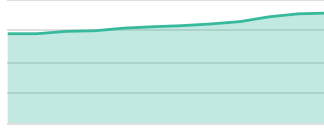

FACEBOOK INSIGHTS

FANS COUNT

714

Previous period **8%** Previous year **23%**