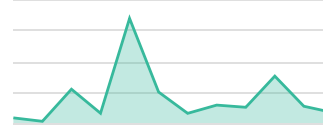

## FANS COUNT

714

Previous period **8%** Previous year **23%**

## FAN ADDS

58

Previous period **57%** Previous year **-43%**

## PAGE IMPRESSIONS (ORGANIC)

7,417

Previous period **67%** Previous year **-63%**