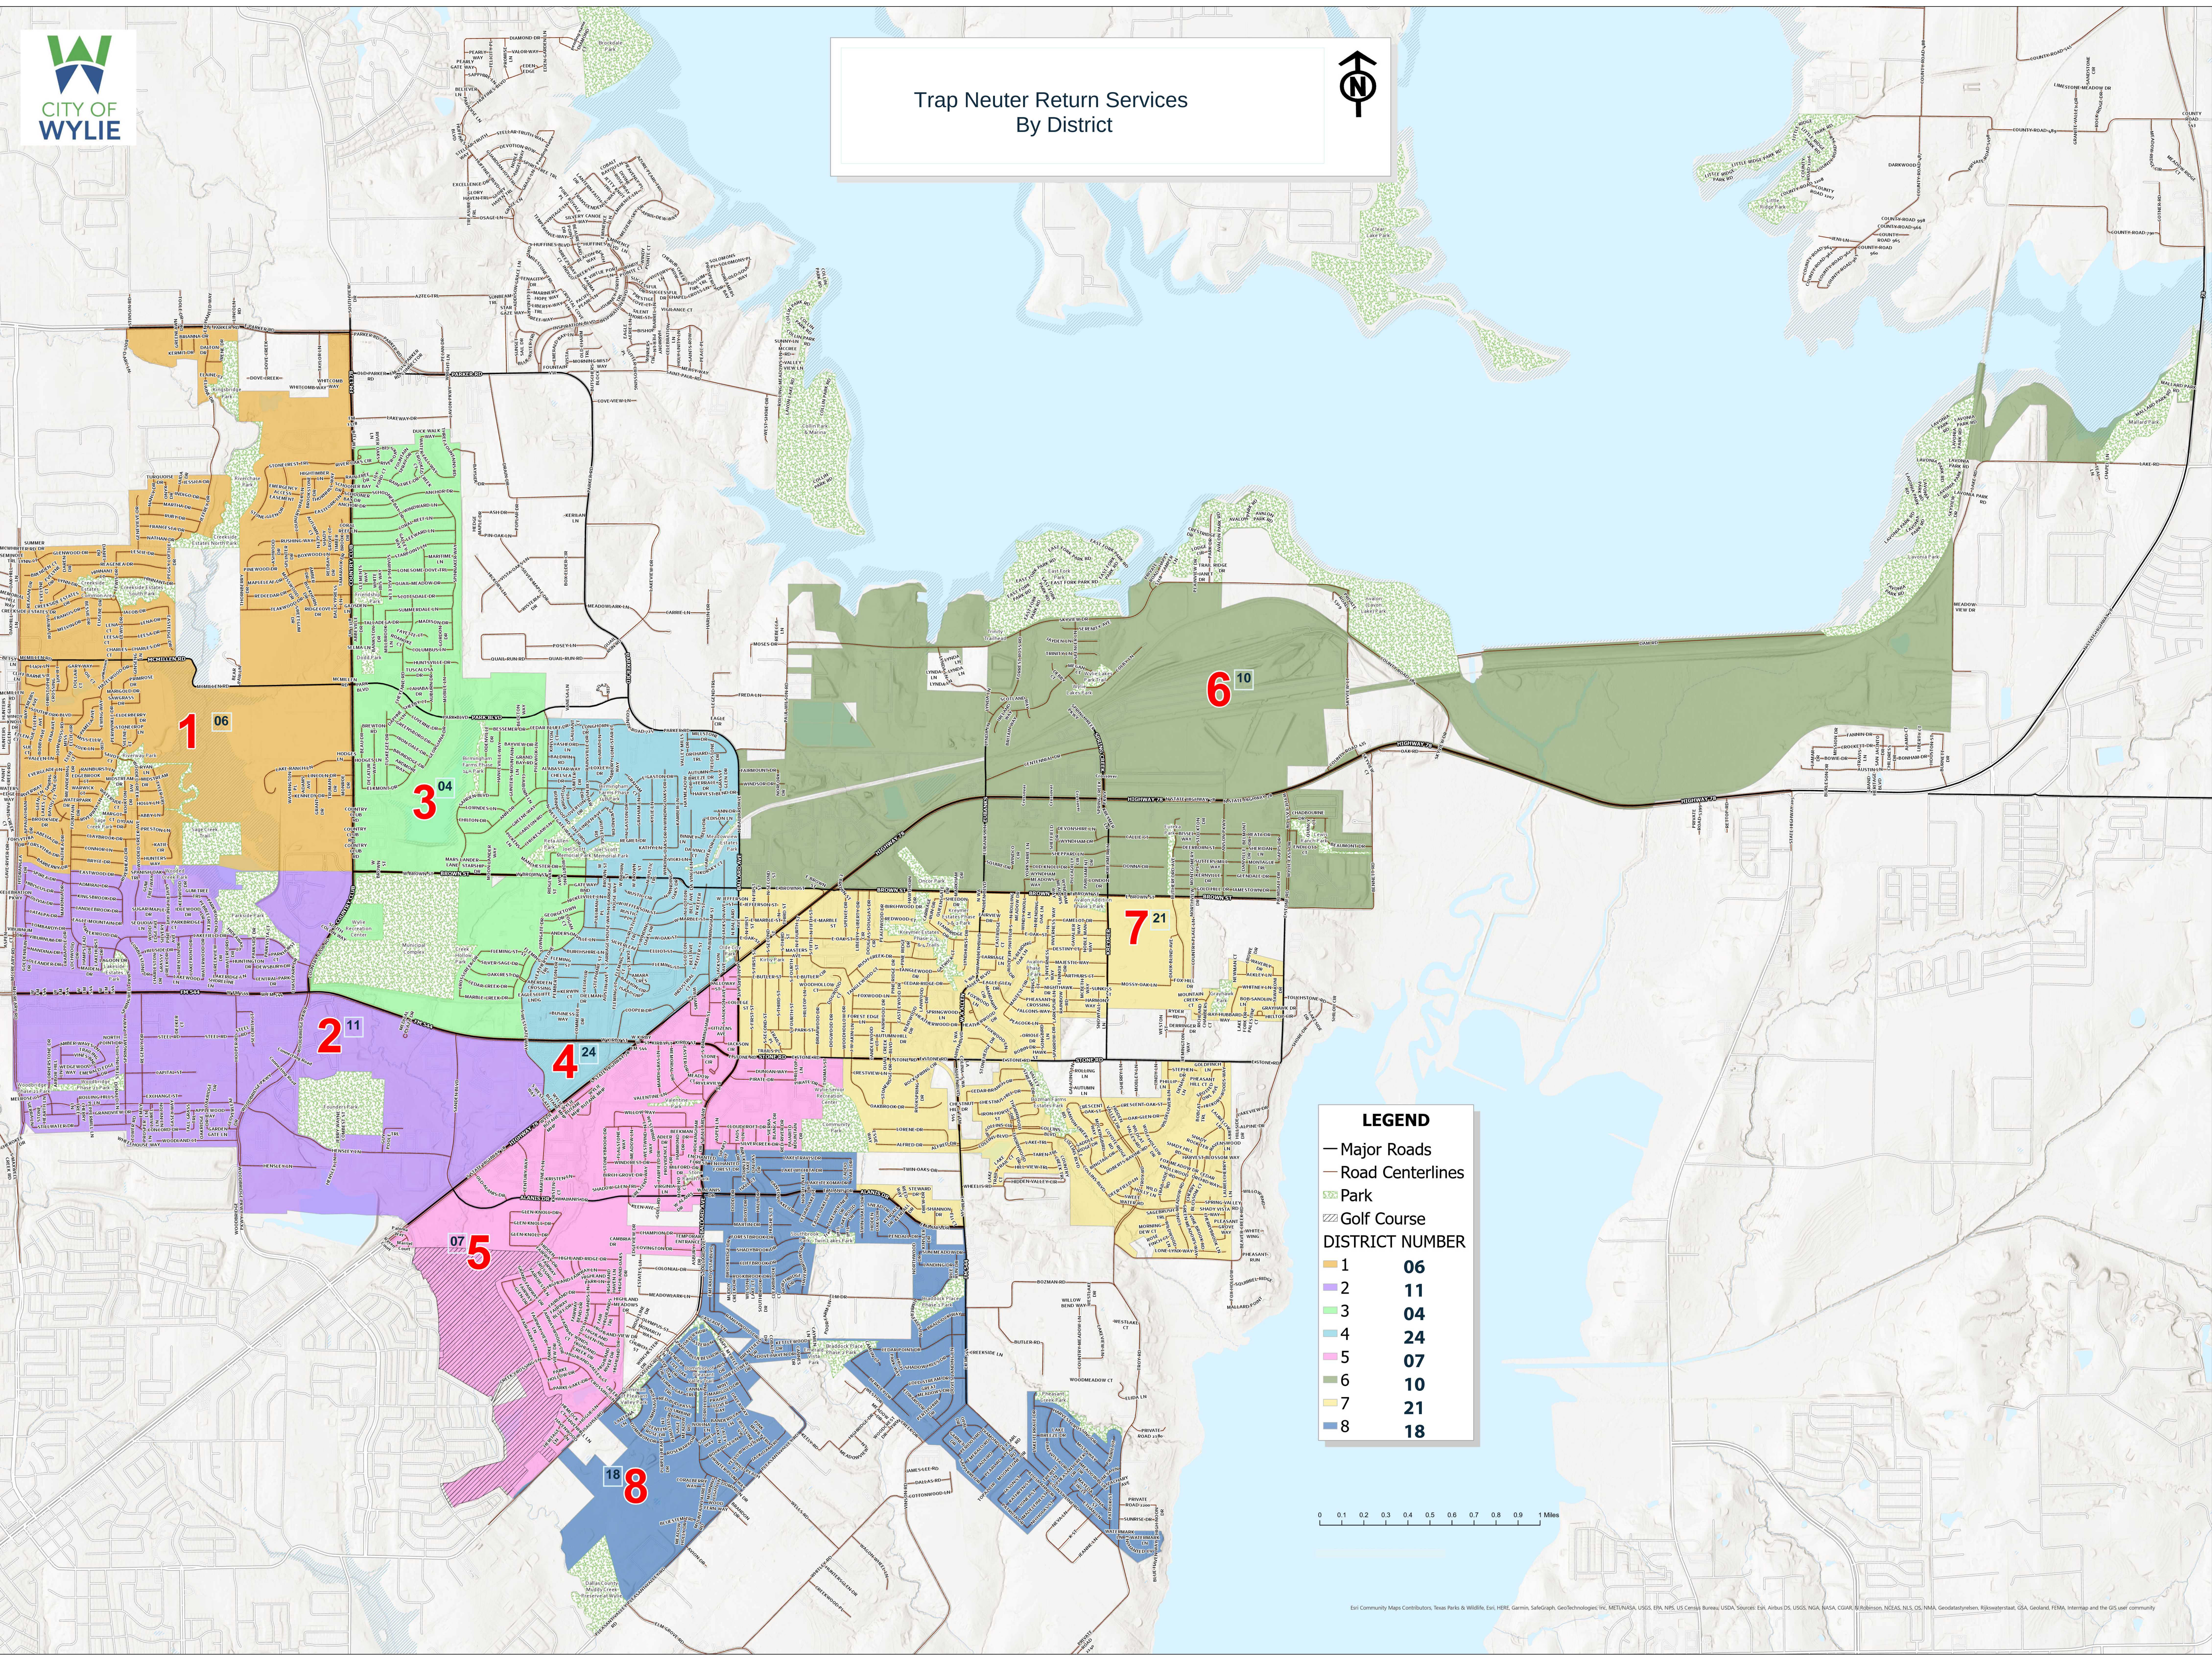

Trap Neuter Return Services By District

LEGEND

- Major Roads
- Road Centerlines
- Park
- Golf Course

DISTRICT NUMBER

1	06
2	11
3	04
4	24
5	07
6	10
7	21
8	18