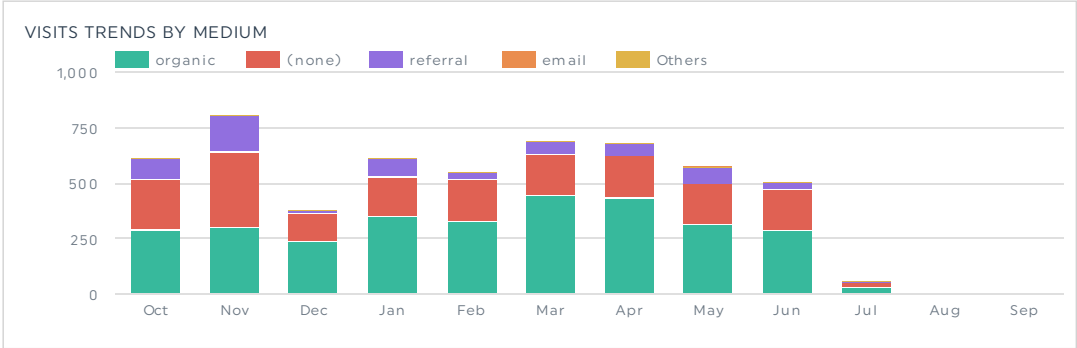

WEBSITE TRAFFIC OVERVIEW

TOP SOURCES/MEDIUM (VISITS)

Source / Medium	Visits
google / organic	34
(direct) / (none)	19
business.wyliechamber.org / referral	1
m.facebook.com / referral	1
sitedial.co / referral	1
wylieedc.giswebtechguru.com / refer...	1
wylietexas.gov / referral	1

TOP CITIES (VISITS)

City	Sessions
(not set)	13
Dallas	8
Wylie	8
Garland	3
San Antonio	3
Boardman	2
Houston	2
Caruthersville	1
Chandler	1
Fayetteville	1

TOP PAGES BY PAGEVIEWS

Page Path	Pageviews
/	35
/site-selection/recent-developments	15
/business-resources/community-resource-partners	8
/about-us/meet-the-staff	5
/site-selection/demographics	5
/site-selection/retail-in-wylie	5
/business-resources/incentives	3
/why-wylie/business-climate	3
/about-us/latest-news/wylie-downtown-redevelopment	2
/business-resources/tax-rates	2

3,146

Previous period: **-66%** | Previous year: **18%**

PAGE IMPRESSIONS (PAID & ORGA)

3,415

Previous period: **-64%** | Previous year: **22%**

PAGE ENGAGEMENT RATE

5.04%

Previous period: **-1%** | Previous year: **62%**