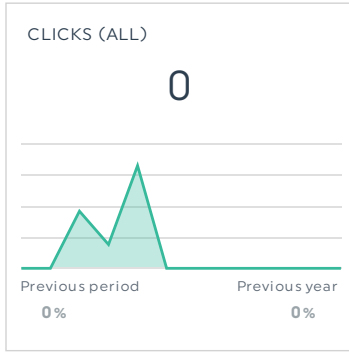

IMPRESSIONS

101,364

Previous period: 76% Previous year: 136%

REACH

38,439

Previous period: 35% Previous year: 172%

CTR (ALL)

3.03%

Previous period: -14% Previous year: -36%

FACEBOOK ADS: DISCOVER WYLIE

COMMENTS

TOP CAMPAIGN BY CLICKS (ALL)

There is no data for this period

LINKEDIN INSIGHTS

FOLLOWERS

Oops, the data in this widget can't be reached at the moment!

IMPRESSIONS

Oops, the data in this widget can't be reached at the moment!

ENGAGEMENT RATE

Oops, the data in this widget can't be reached at the moment!

LIKES

Oops, the data in this widget can't be reached at the moment!