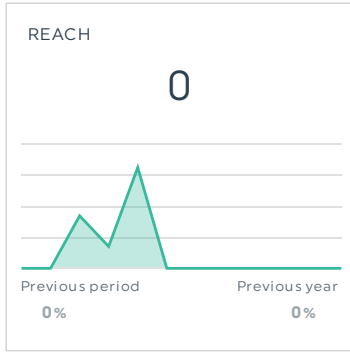

IMPRESSIONS

101,364

Previous period: 76% Previous year: 136%

REACH

38,439

Previous period: 35% Previous year: 172%

CTR (ALL)

3.03%

Previous period: -14% Previous year: -36%

FACEBOOK ADS: DISCOVER WYLIE

COMMENTS

TOP CAMPAIGN BY CLICKS (ALL)

There is no data for this period

LINKEDIN INSIGHTS

FOLLOWERS

Oops, the data in this widget can't be reached at the moment!

IMPRESSIONS

Oops, the data in this widget can't be reached at the moment!

ENGAGEMENT RATE

Oops, the data in this widget can't be reached at the moment!

LIKES

Oops, the data in this widget can't be reached at the moment!