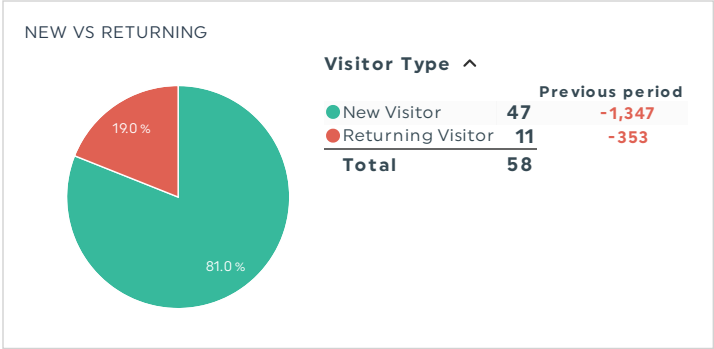

WEBSITE TRAFFIC OVERVIEW

TOP SOURCES/MEDIUM (VISITS)

Source / Medium	Visits
google / organic	34
(direct) / (none)	19
business.wyliechamber.org / referral	1
m.facebook.com / referral	1
sitedial.co / referral	1
wylieedc.giswebtechguru.com / refer...	1
wylietexas.gov / referral	1

TOP CITIES (VISITS)

City	Sessions
(not set)	13
Dallas	8
Wylie	8
Garland	3
San Antonio	3
Boardman	2
Houston	2
Caruthersville	1
Chandler	1
Fayetteville	1

TOP PAGES BY PAGEVIEWS

Page Path	Pageviews
/	35
/site-selection/recent-developments	15
/business-resources/community-resource-partners	8
/about-us/meet-the-staff	5
/site-selection/demographics	5
/site-selection/retail-in-wylie	5
/business-resources/incentives	3
/why-wylie/business-climate	3
/about-us/latest-news/wylie-downtown-redevelopment	2
/business-resources/tax-rates	2