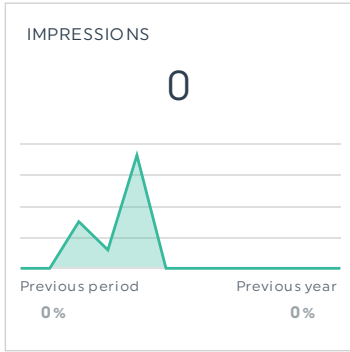

IMPRESSIONS

101,364

Previous period: 76% Previous year: 136%

REACH

38,439

Previous period: 35% Previous year: 172%

CTR (ALL)

3.03%

Previous period: -14% Previous year: -36%

FACEBOOK ADS: DISCOVER WYLIE

COMMENTS

TOP CAMPAIGN BY CLICKS (ALL)

There is no data for this period

LINKEDIN INSIGHTS

FOLLOWERS

Oops, the data in this widget can't be reached at the moment!

IMPRESSIONS

Oops, the data in this widget can't be reached at the moment!

ENGAGEMENT RATE

Oops, the data in this widget can't be reached at the moment!

LIKES

Oops, the data in this widget can't be reached at the moment!