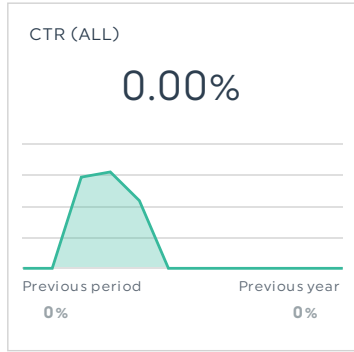

IMPRESSIONS

101,364

Previous period: 76% Previous year: 136%

REACH

38,439

Previous period: 35% Previous year: 172%

CTR (ALL)

3.03%

Previous period: -14% Previous year: -36%

FACEBOOK ADS: DISCOVER WYLIE

COMMENTS

TOP CAMPAIGN BY CLICKS (ALL)

There is no data for this period

LINKEDIN INSIGHTS

FOLLOWERS

Oops, the data in this widget can't be reached at the moment!

IMPRESSIONS

Oops, the data in this widget can't be reached at the moment!

ENGAGEMENT RATE

Oops, the data in this widget can't be reached at the moment!

LIKES

Oops, the data in this widget can't be reached at the moment!