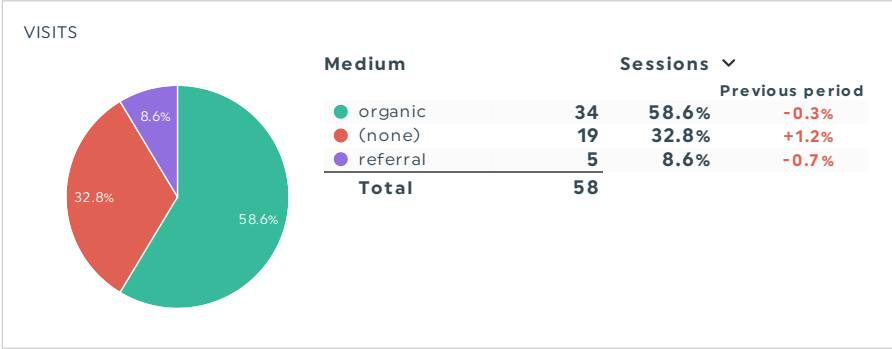

WEBSITE TRAFFIC OVERVIEW

TOP SOURCES/MEDIUM (VISITS)

Source / Medium	Visits
google / organic	34
(direct) / (none)	19
business.wyliechamber.org / referral	1
m.facebook.com / referral	1
sitedial.co / referral	1
wylieedc.giswebtechguru.com / refer...	1
wylietexas.gov / referral	1

3,146

Previous period: **-66%** | Previous year: **18%**

PAGE IMPRESSIONS (PAID & ORGA)

3,415

Previous period: **-64%** | Previous year: **22%**

PAGE ENGAGEMENT RATE

5.04%

Previous period: **-1%** | Previous year: **62%**