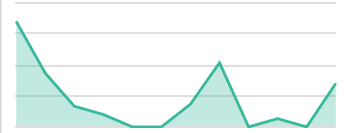

LIKES

25

Previous period **-40%** Previous year **25%**

PERFORMANCE BY POST

Post Name

It's official - we kicked off Manufacturing Day/Month with the Proclamation from Tuesday night! 2023 Manufacturing Day activities are coming and we are thankful to those businesses who were able to accommodate in-person tours this year. This interaction provides our Wylie ISD students with a very realistic look at the world of today's manufacturing and allows them to envision the Happy Independence Day from all of us at Wylie EDC!! 🇺🇸 We hope everyone has a great 4th of July with family and friends. Have a safe holiday. #IndependenceDay

Manufacturing Day is back with your chance to tour one of three nationally known manufacturers located right here in Wylie! 🏭 Sanden International USA - A world leader in auto and truck air compressor design and manufacturing. 🏭 Barco Pump - Manufacturer of electric submersible and hydraulic submersible pumps. 🏭 Savage Precision Fabrication - Aerospace and defense supplier Happy Labor Day to all the workers, crafters, and entrepreneurs who work hard for a living! Here's to creating and celebrating creativity, love, and togetherness. We hope you get to enjoy the fruits of your labor today. #LaborDay