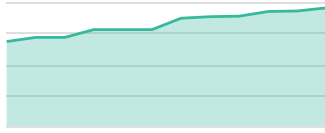

INSTAGRAM INSIGHTS

FOLLOWERS

230

Previous period **7%** Previous year **55%**

FOLLOWERS BY AGE GENDER

Age Gender

- F.35-44
- F.45-54
- M.35-44
- M.45-54
- F.25-34
- U.45-54
- F.55-64
- U.35-44
- M.25-34
- U.25-34

Followers ▾

- 41
- 39
- 32
- 17
- 15
- 13
- 12
- 10
- 8
- 8