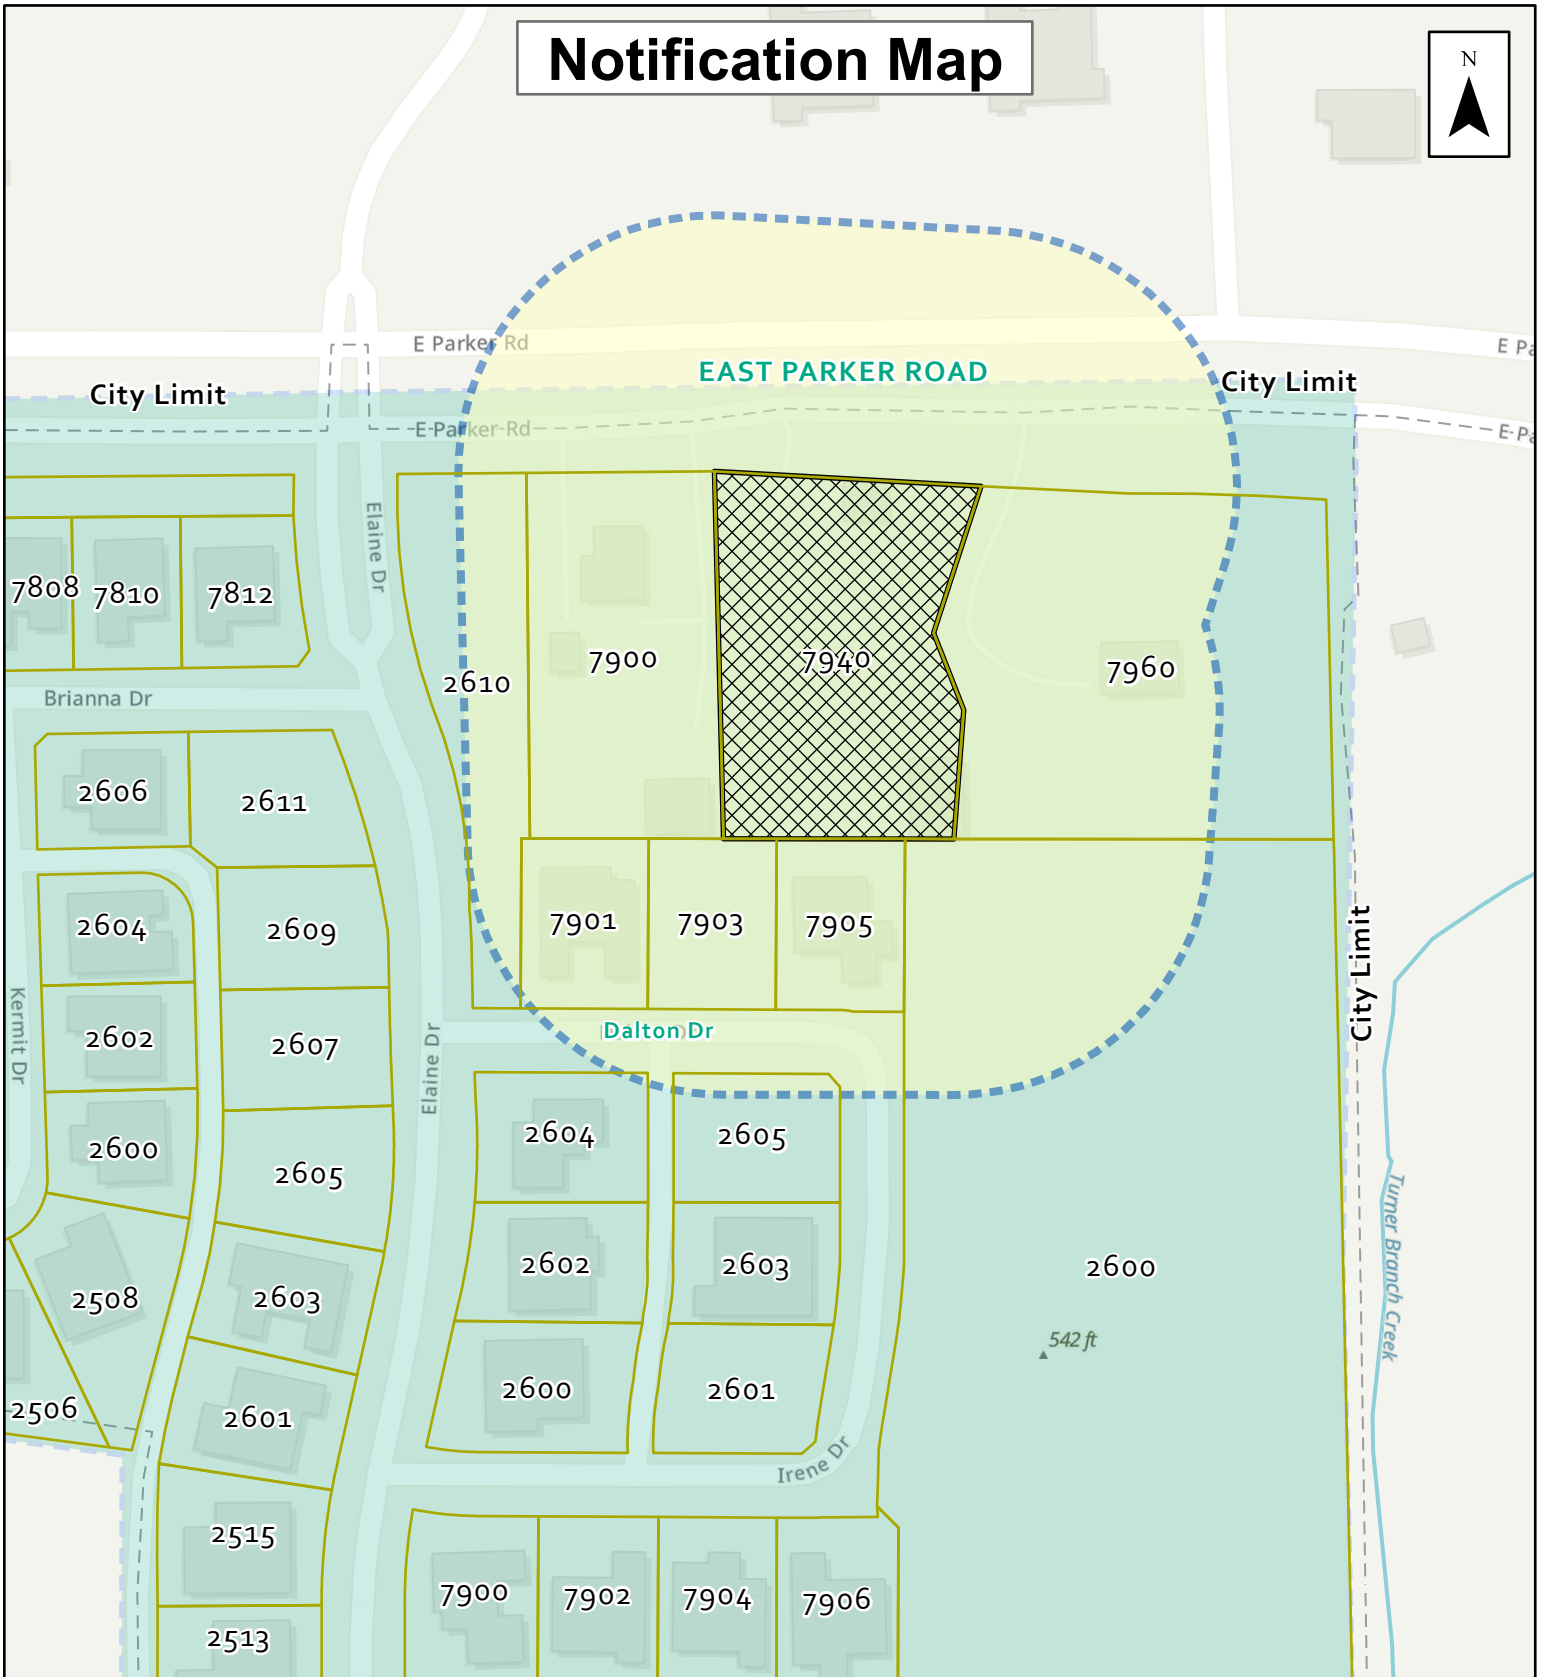

Notification Map

ZONING CASE:

ZC 2026-05 Parker European Car Care

SUBJECT property

Wylie City Limit

200 foot Notification Buffer

Date: 5/11/2026

COMPILED BY: G STAFFORD