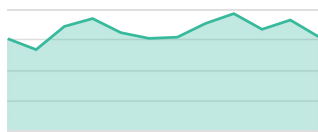

### WEBSITE TRAFFIC OVERVIEW

#### TOTAL VISITS

4,154

Previous period **45%** Previous year **-2%**

#### VISITS TRENDS BY MEDIUM

#### PAGES PER VISIT

2.00

Previous period **-5%** Previous year **10%**