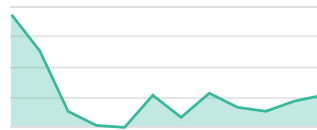

FAN ADDS

37

Previous period: 16%
Previous year: -74%