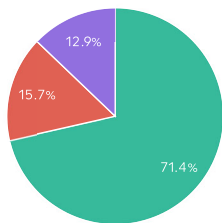

VISITS

Medium	Sessions	Percentage	Previous period
organic	2,968	71.4%	-4.1%
(none)	652	15.7%	-3.3%
referral	534	12.9%	+7.3%
Total	4,154		

TOP SOURCES/MEDIUM (VISITS)

Source / Medium	Visits
google / organic	2,787
(direct) / (none)	652
m.facebook.com / referral	323
lm.facebook.com / referral	101
bing / organic	92
l.facebook.com / referral	36
yahoo / organic	36
baidu / organic	29
facebook.com / referral	27
duckduckgo / organic	23

TOP CITIES (VISITS)

City	Sessions
Wylie	1,087
Dallas	541
(not set)	276
Plano	109
Washington	91
Roseville	85
Frisco	78
New York	78
Garland	72
Ashburn	60

TOP PAGES BY PAGEVIEWS

Page Path	Pageviews
/doing-business-wylie/retail-commercial/recent-development-map	1,508
/	867
/doing-business-wylie/industrial-warehouse/kcs-intermodal	556
/eds/properties	550
/why-wylie	338
/about-us/meet-our-team	255
/community-profile/taxes	240
/why-wylie/quality-life/living-wylie	209
/about-us	172
/news	147