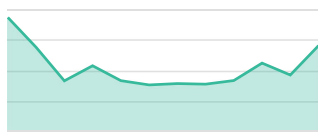

### WEBSITE TRAFFIC OVERVIEW

#### TOTAL VISITS

4,154

Previous period **45%** Previous year **-2%**