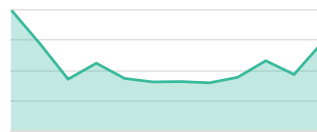

#### TOTAL VISITS

4,154

Previous period **45%** Previous year **-2%**

#### VISITS TRENDS BY MEDIUM

#### PAGES PER VISIT

2.00

Previous period **-5%** Previous year **10%**

#### UNIQUE VISITORS

3,491

Previous period **42%** Previous year **-3%**