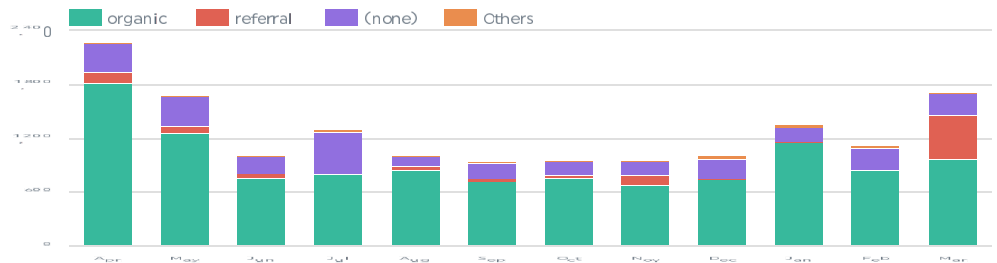

### WEBSITE TRAFFIC OVERVIEW

#### TOTAL VISITS

4,154

Previous period **45%** Previous year **-2%**

#### VISITS TRENDS BY MEDIUM