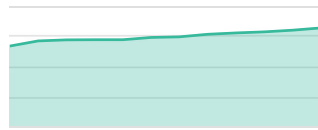

FACEBOOK INSIGHTS

FANS COUNT

659

Previous period: 5%
Previous year: 35%