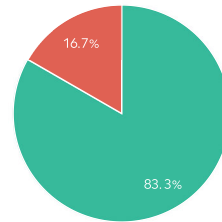

NEW VS RETURNING

Visitor Type ^

Visitor Type	Visits	Percentage	Previous period
New Visitor	3,461	83.3%	-0.5%
Returning Visitor	693	16.7%	+0.5%
Total	4,154