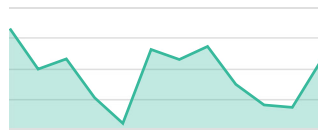

## PAGE IMPRESSIONS (ORGANIC)

4,446

Previous period: -69%  
Previous year: 452%

## PAGE IMPRESSIONS (PAID & ORG...)

9,868

Previous period: -78%  
Previous year: 932%

## PAGE ENGAGEMENT RATE

1.98%

Previous period: -50%  
Previous year: -88%