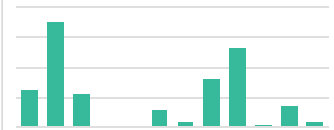

## PAGE IMPRESSIONS (ORGANIC)

4,446

Previous period: -69%  
Previous year: 452%

## PAGE IMPRESSIONS (PAID & ORG...)

9,868

Previous period: -78%  
Previous year: 932%