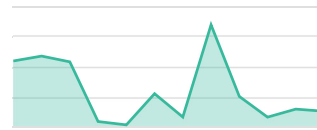

## FANS COUNT

659

Previous period: 5%  
Previous year: 35%

## FAN ADDS

37

Previous period: 16%  
Previous year: -74%

## PAGE IMPRESSIONS (ORGANIC)

4,446

Previous period: -69%  
Previous year: 452%