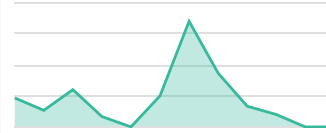

FACEBOOK INSIGHTS

TOP POSTS BY ENGAGEMENT RATE (WITH IMAGE)

Post With Image	Engagement Rate	Total Reactions	Post Comments	Post Shares
The new Wylie Chamber's Professional Mixer is one week away. Who's going? Free to attend! (id: 153940454642753_610840407718673)	9.63%	8	0	0
 Here's to a new chapter of improvement and growth! 🍷 May the new year bring you joy, peace, and happiness! (id: 153940454642753_595756385893742)	7.69%	13	1	0

INSTAGRAM INSIGHTS

FOLLOWERS

188

Previous period: 9%
Previous year: 100%

FOLLOWERS BY AGE GENDER

Age Gender

- F.35-44
- M.35-44
- F.45-54
- U.35-44
- F.25-34
- F.55-64
- M.45-54
- U.45-54
- U.25-34
- M.25-34

Followers

34
26
19
19
14
13
10
10
7
6

LIKES

6

Previous period: -93%
Previous year: -88%

PERFORMANCE BY POST

Post Name

Here's to a new chapter of improvement and growth! 🍷 May the new year bring you joy, peace, and happiness!

Engagement ▼ Impressions Reach Engagement Rate

Post Name	Engagement	Impressions	Reach	Engagement Rate
Here's to a new chapter of improvement and growth! 🍷 May the new year bring you joy, peace, and happiness!	6	38	32	15.79%
Total	6	38	32	15.79%