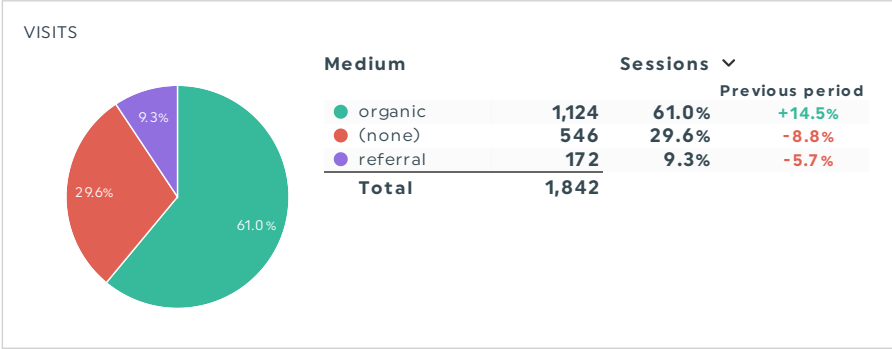

WEBSITE TRAFFIC OVERVIEW

TOP SOURCES/MEDIUM (VISITS)

Source / Medium	Visits
google / organic	1,041
(direct) / (none)	546
bing / organic	49
m.facebook.com / referral	42
discoverwylie.com / referral	27
wylietexas.gov / referral	21
facebook.com / referral	20
duckduckgo / organic	13
l.facebook.com / referral	12
yahoo / organic	12

FACEBOOK INSIGHTS

TOP POSTS BY ENGAGEMENT RATE (WITH IMAGE)

Post With Image	Engagement Rate	Total Reactions	Post Comments	Post Shares
The new Wylie Chamber's Professional Mixer is one week away. Who's going? Free to attend! (id: 153940454642753_610840407718673)	9.63%	8	0	0
 Here's to a new chapter of improvement and growth! 🍷 May the new year bring you joy, peace, and happiness! (id: 153940454642753_595756385893742)	7.69%	13	1	0