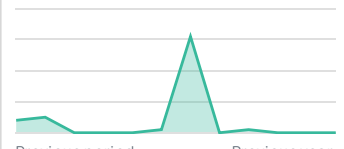

Previous period -100% Previous year -100%

LINKEDIN INSIGHTS

FOLLOWERS

79

IMPRESSIONS

69

Previous period -95% Previous year 38%

ENGAGEMENT RATE

0.0%

Previous period -100% Previous year -100%

LIKES

0

Previous period -100% Previous year -100%

TOP POSTS BY ENGAGEMENT RATE (WITH IMAGE)

Post with image

Engagement Rate ▾ Likes Clicks