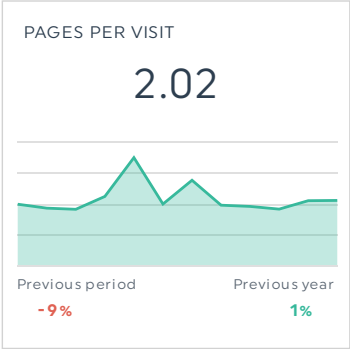

WEBSITE TRAFFIC OVERVIEW

TOP SOURCES/MEDIUM (VISITS)

Source / Medium	Visits
google / organic	1,041
(direct) / (none)	546
bing / organic	49
m.facebook.com / referral	42
discoverwylie.com / referral	27
wylietexas.gov / referral	21
facebook.com / referral	20
duckduckgo / organic	13
l.facebook.com / referral	12
yahoo / organic	12

TOP CITIES (VISITS)

City	Sessions
Wylie	399
Dallas	286
(not set)	220
Columbus	119
Plano	45
Longview	36
Houston	28
Dublin	25
Fort Worth	18
New York	17

TOP PAGES BY PAGEVIEWS

Page Path	Pageviews
/	976
/site-selection/recent-developments	424
/about-us/meet-the-staff	323
/site-selection/retail-in-wylie	129
/about-us/latest-news/hwy-78-and-brown-street-redevelopment	103
/about-us/contact-us	99
/properties/kcs-intermodal	90
/site-selection/demographics	89
/business-resources/tax-rates	85
/business-resources/research-data-and-mapping	80