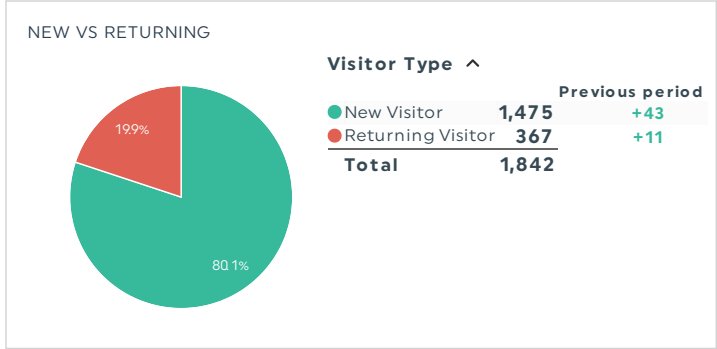

WEBSITE TRAFFIC OVERVIEW

TOP SOURCES/MEDIUM (VISITS)

Source / Medium	Visits
google / organic	1,041
(direct) / (none)	546
bing / organic	49
m.facebook.com / referral	42
discoverwylie.com / referral	27
wylietexas.gov / referral	21
facebook.com / referral	20
duckduckgo / organic	13
l.facebook.com / referral	12
yahoo / organic	12

TOP CITIES (VISITS)

City	Sessions
Wylie	399
Dallas	286
(not set)	220
Columbus	119
Plano	45
Longview	36
Houston	28
Dublin	25
Fort Worth	18
New York	17

TOP PAGES BY PAGEVIEWS

Page Path	Pageviews
/	976
/site-selection/recent-developments	424
/about-us/meet-the-staff	323
/site-selection/retail-in-wylie	129
/about-us/latest-news/hwy-78-and-brown-street-redevelopment	103
/about-us/contact-us	99
/properties/kcs-intermodal	90
/site-selection/demographics	89
/business-resources/tax-rates	85
/business-resources/research-data-and-mapping	80