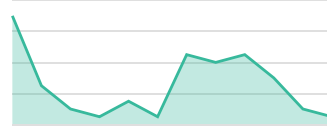

TOP RETWEETED POSTS

Post

● RT @TexasEconDev: In the latest Aerospace Manufacturi... 3

MENTIONS

9

Previous period -65% Previous year -31%