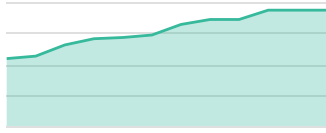

FACEBOOK INSIGHTS

TOP POSTS BY ENGAGEMENT RATE (WITH IMAGE)

Post With Image	Engagement Rate	Total Reactions	Post Comments	Post Shares
The new Wylie Chamber's Professional Mixer is one week away. Who's going? Free to attend! (id: 153940454642753_610840407718673)	9.63%	8	0	0
 Here's to a new chapter of improvement and growth! 🍷 May the new year bring you joy, peace, and happiness! (id: 153940454642753_595756385893742)	7.69%	13	1	0

INSTAGRAM INSIGHTS

FOLLOWERS

188

Previous period: 9%
Previous year: 100%

FOLLOWERS BY AGE GENDER

Age Gender

- F.35-44
- M.35-44
- F.45-54
- U.35-44
- F.25-34
- F.55-64
- M.45-54
- U.45-54
- U.25-34
- M.25-34