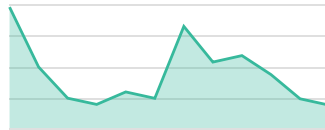

Engagement ▼ Impressions Reach Engagement Rate

Post Name	Engagement	Impressions	Reach	Engagement Rate
Here's to a new chapter of improvement and growth! 🍷 May the new year bring you joy, peace, and happiness!	6	38	32	15.79%
Total	6	38	32	15.79%

TWITTER INSIGHTS

FOLLOWERS

205

Previous period: 1%
Previous year: 6%

FOLLOWER ENGAGEMENT RATE

5.85%

Previous period: -65%
Previous year: -34%

TOP MENTIONS BY FOLLOWERS COUNT