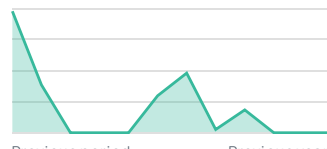

TOP RETWEETED POSTS

Post

● RT @TexasEconDev: In the latest Aerospace Manufacturi... 3

MENTIONS

9

Previous period -65% Previous year -31%

RETWEETS

0

Previous period -100% Previous year -100%

LINKEDIN INSIGHTS

FOLLOWERS

79

IMPRESSIONS

69

Previous period -95% Previous year 38%

ENGAGEMENT RATE

0.0%

Previous period -100% Previous year -100%

LIKES

0

Previous period -100% Previous year -100%

TOP POSTS BY ENGAGEMENT RATE (WITH IMAGE)

Post with image

Engagement Rate ▾ Likes Clicks