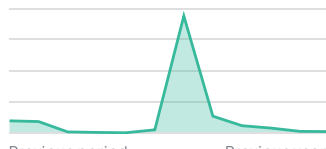

Previous period -100% Previous year -100%

LINKEDIN INSIGHTS

FOLLOWERS

79

IMPRESSIONS

69

Previous period -95% Previous year 38%

ENGAGEMENT RATE

0.0%

Previous period -100% Previous year -100%

LIKES

0

Previous period -100% Previous year -100%

TOP POSTS BY ENGAGEMENT RATE (WITH IMAGE)

Post with image

Engagement Rate ▾ Likes Clicks