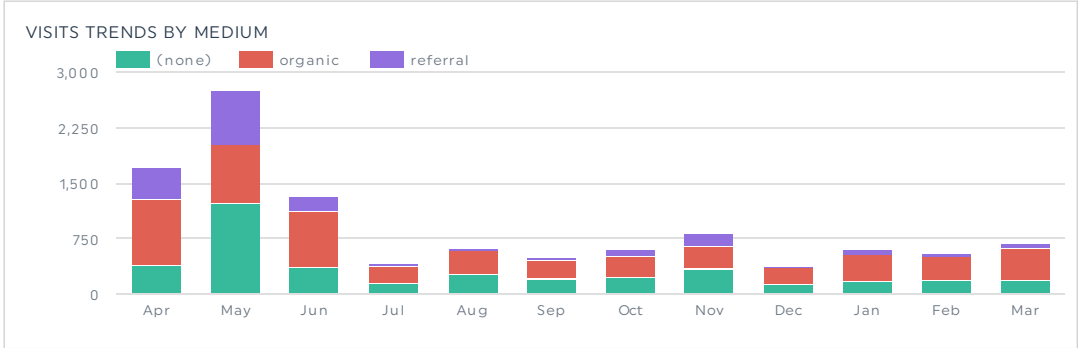

WEBSITE TRAFFIC OVERVIEW

TOP SOURCES/MEDIUM (VISITS)

Source / Medium	Visits
google / organic	1,041
(direct) / (none)	546
bing / organic	49
m.facebook.com / referral	42
discoverwylie.com / referral	27
wylietexas.gov / referral	21
facebook.com / referral	20
duckduckgo / organic	13
l.facebook.com / referral	12
yahoo / organic	12

FACEBOOK INSIGHTS

TOP POSTS BY ENGAGEMENT RATE (WITH IMAGE)

Post With Image	Engagement Rate	Total Reactions	Post Comments	Post Shares
The new Wylie Chamber's Professional Mixer is one week away. Who's going? Free to attend! (id: 153940454642753_610840407718673)	9.63%	8	0	0
 Here's to a new chapter of improvement and growth! 🍷 May the new year bring you joy, peace, and happiness! (id: 153940454642753_595756385893742)	7.69%	13	1	0