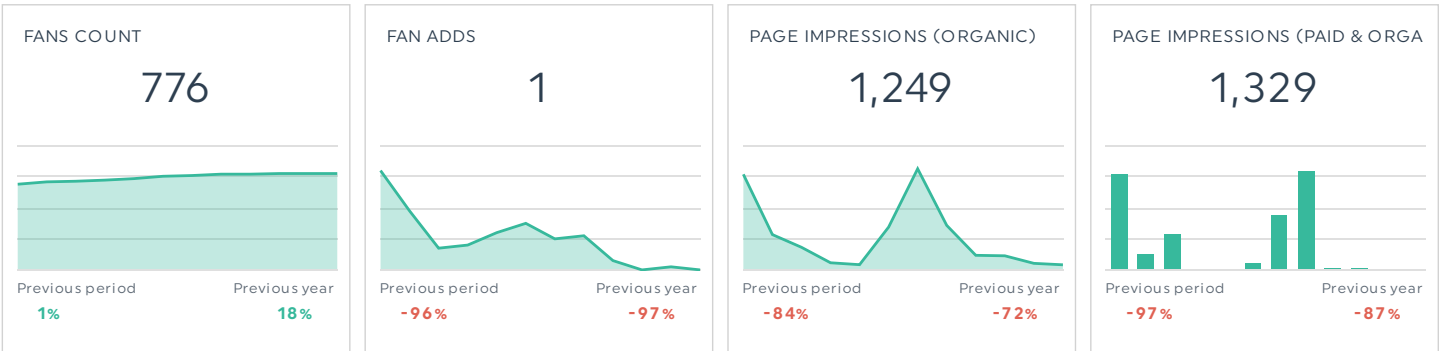

FACEBOOK INSIGHTS

TOP POSTS BY ENGAGEMENT RATE (WITH IMAGE)

Post With Image	Engagement Rate	Total Reactions	Post Comments	Post Shares
The new Wylie Chamber's Professional Mixer is one week away. Who's going? Free to attend! (id: 153940454642753_610840407718673)	9.63%	8	0	0
 Here's to a new chapter of improvement and growth! 🍷 May the new year bring you joy, peace, and happiness! (id: 153940454642753_595756385893742)	7.69%	13	1	0