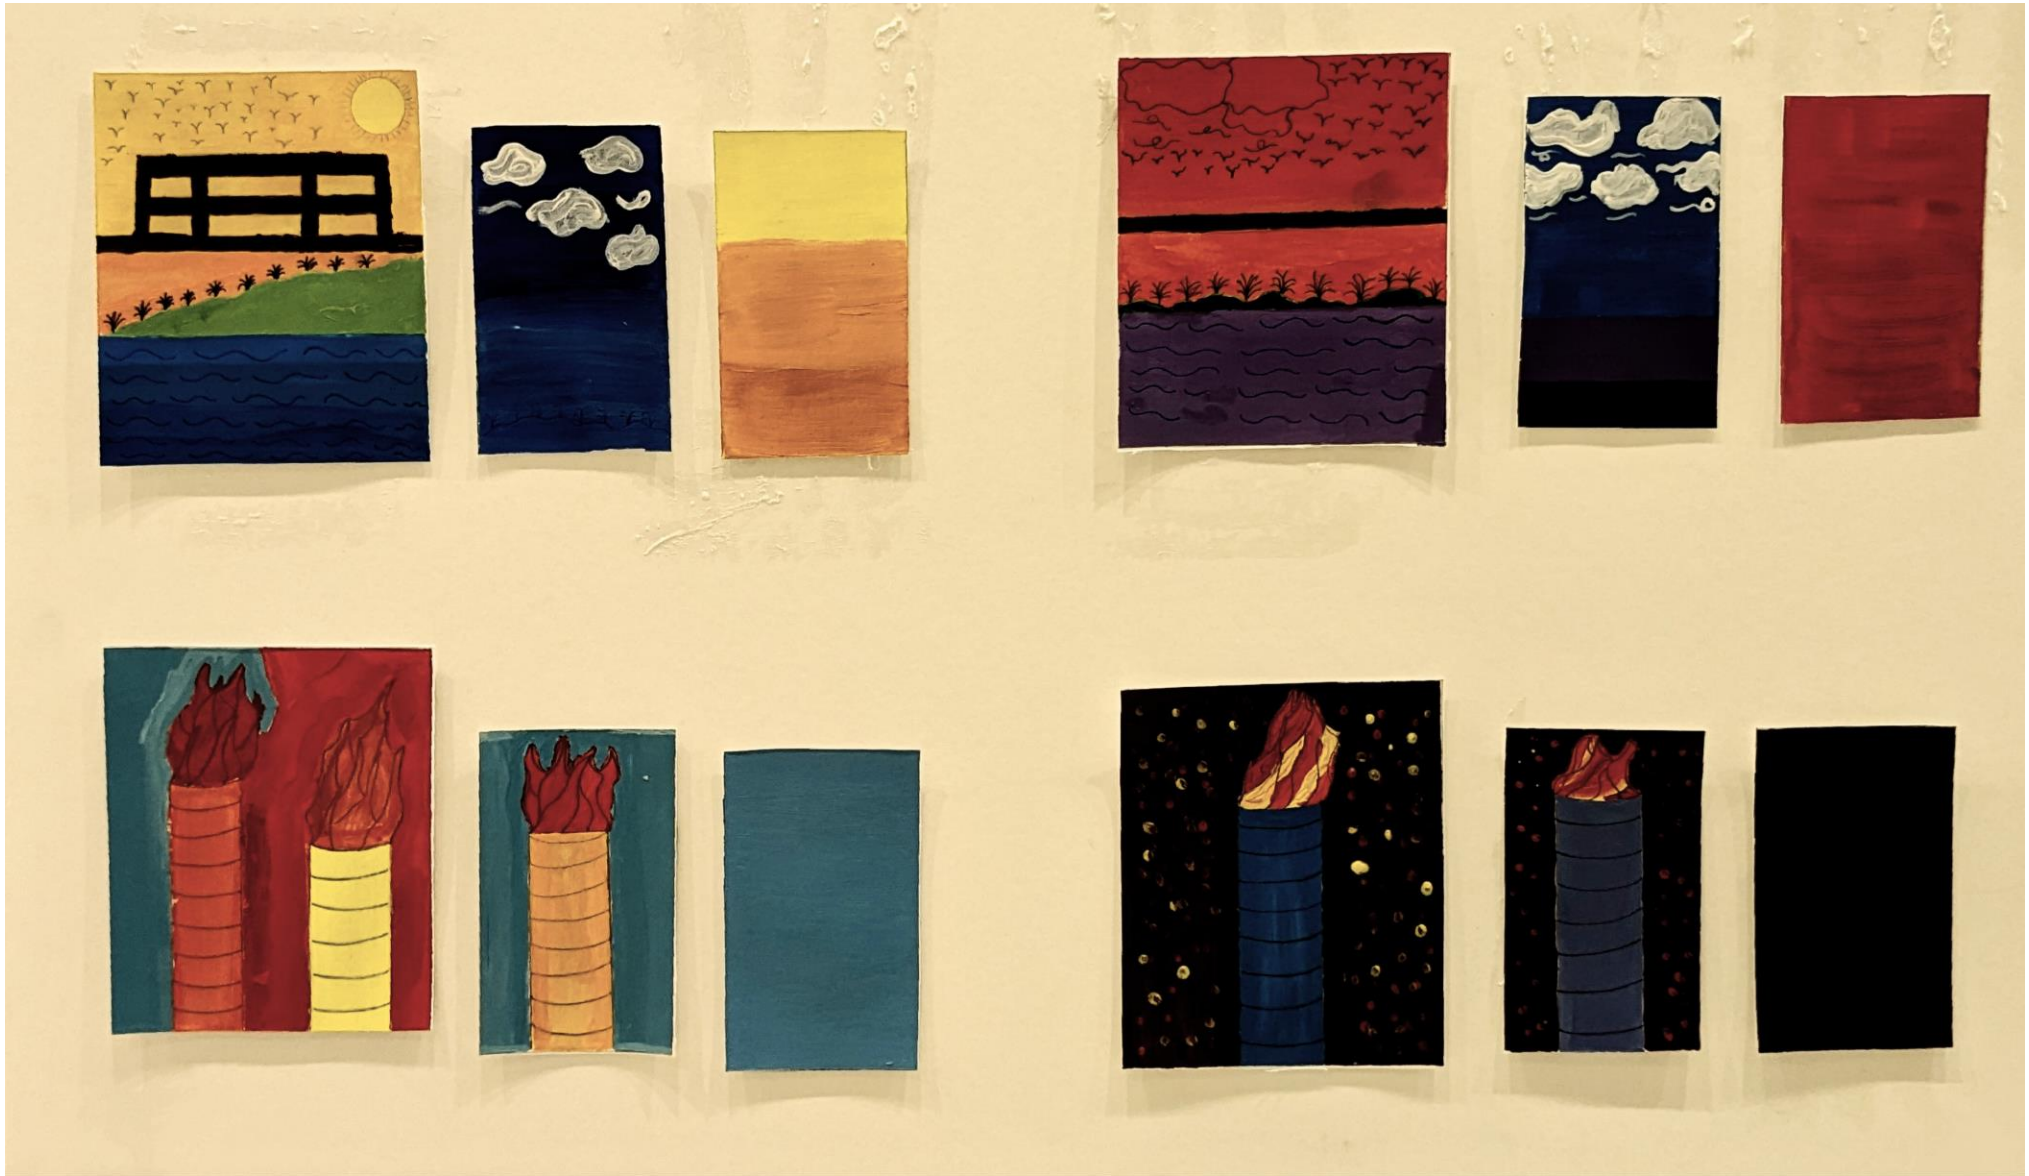

Zion Watson