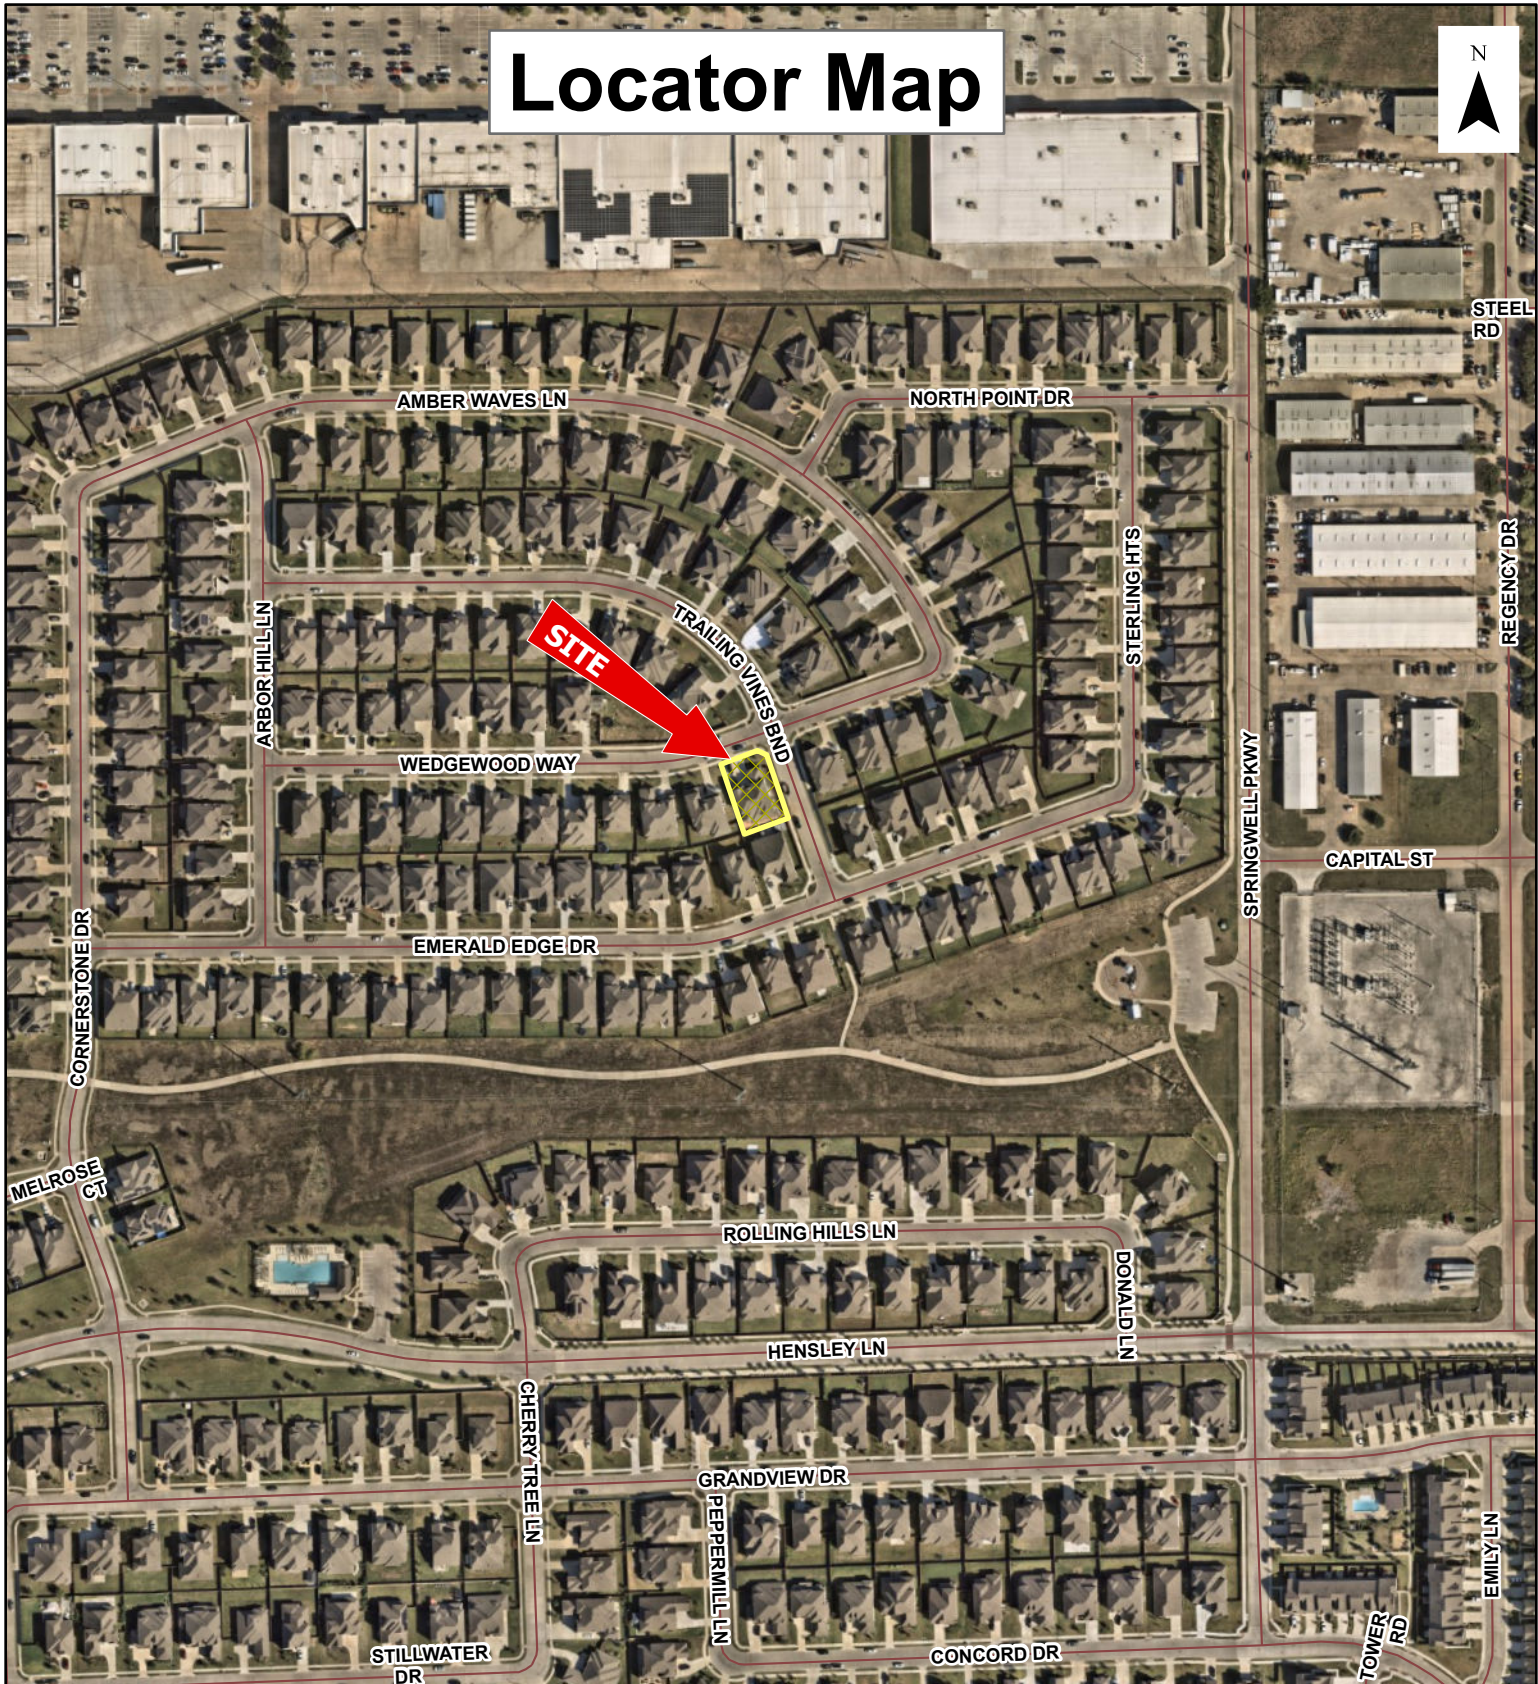

Locator Map

ZONING BOARD OF ADJUSTMENT CASE:
ZBA 2025-01 3201 Wedgewood Way

 SUBJECT property

Date: 1/7/2025