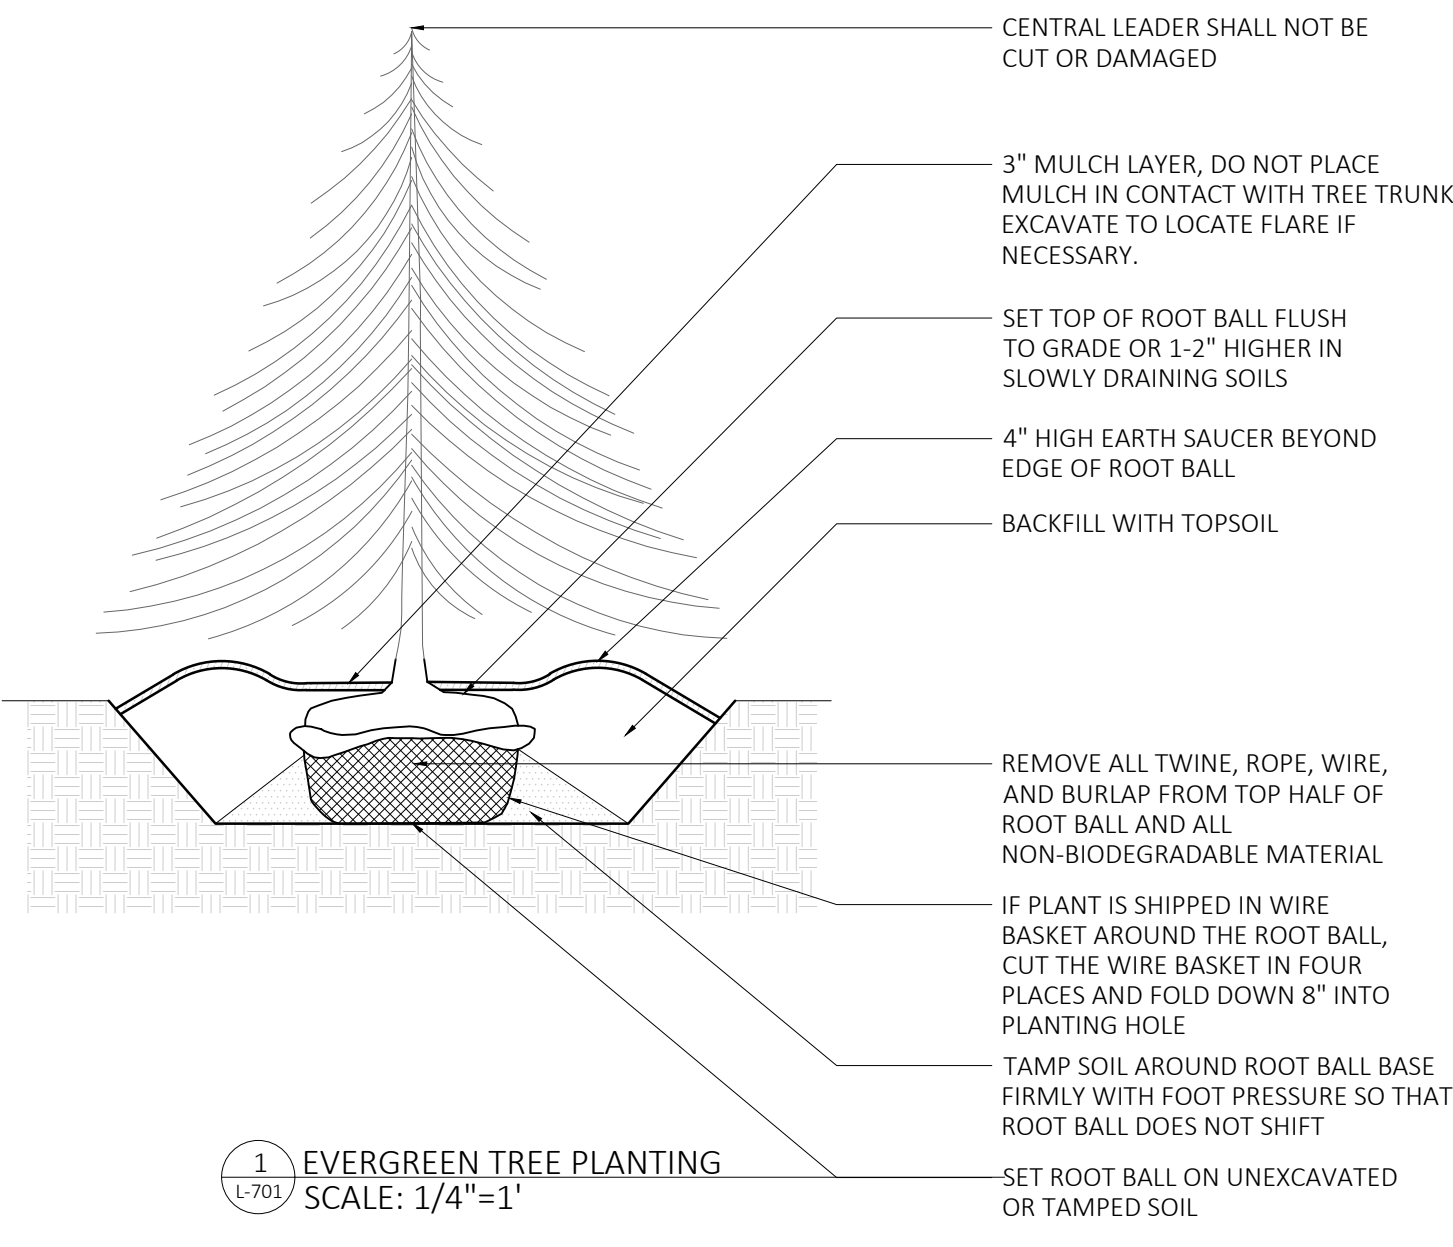

PLANT SCHEDULE

SYMBOL	QTY	BOTANICAL / COMMON NAME	SIZE
TREES			
	4	Picea abies / Norway Spruce	8-10'
	2	Picea omorika / Serbian Spruce	8-10'
	23	Thuja plicata 'Green Giant' / Western Red Cedar	8-10'
VINES			
	14	Hedera helix / Common Ivy	10 Gal

PLANTING IMAGES

2 VINE PLANTING SCALE: 1/2"=1'

1 EVERGREEN TREE PLANTING SCALE: 1/4"=1'

TO SCALE WHEN PLOTTED ON 24x36
PROGRESS SET NOT FOR CONSTRUCTION