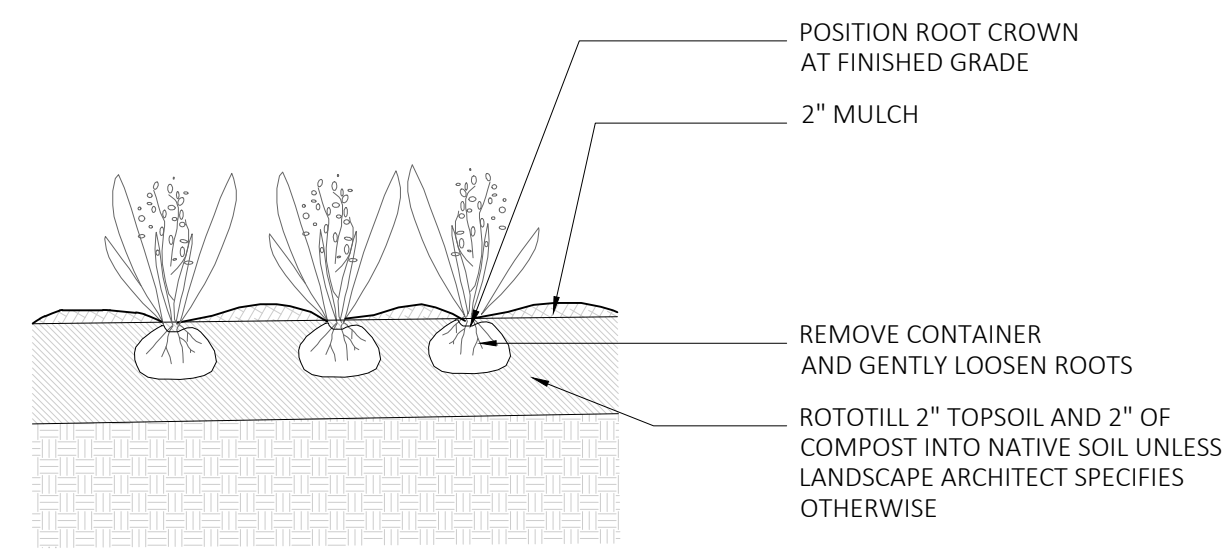

PLANT SCHEDULE

SYMBOL	QTY	BOTANICAL / COMMON NAME	SIZE
TREES			
	4	Picea abies / Norway Spruce	8-10'
	2	Picea omorika / Serbian Spruce	8-10'
	23	Thuja plicata 'Green Giant' / Western Red Cedar	8-10'
VINES			
	14	Hedera helix / Common Ivy	10 Gal

PLANTING IMAGES

2 VINE PLANTING SCALE: 1/2"=1'

1 EVERGREEN TREE PLANTING SCALE: 1/4"=1'

TO SCALE WHEN PLOTTED ON 24x36
PROGRESS SET NOT FOR CONSTRUCTION