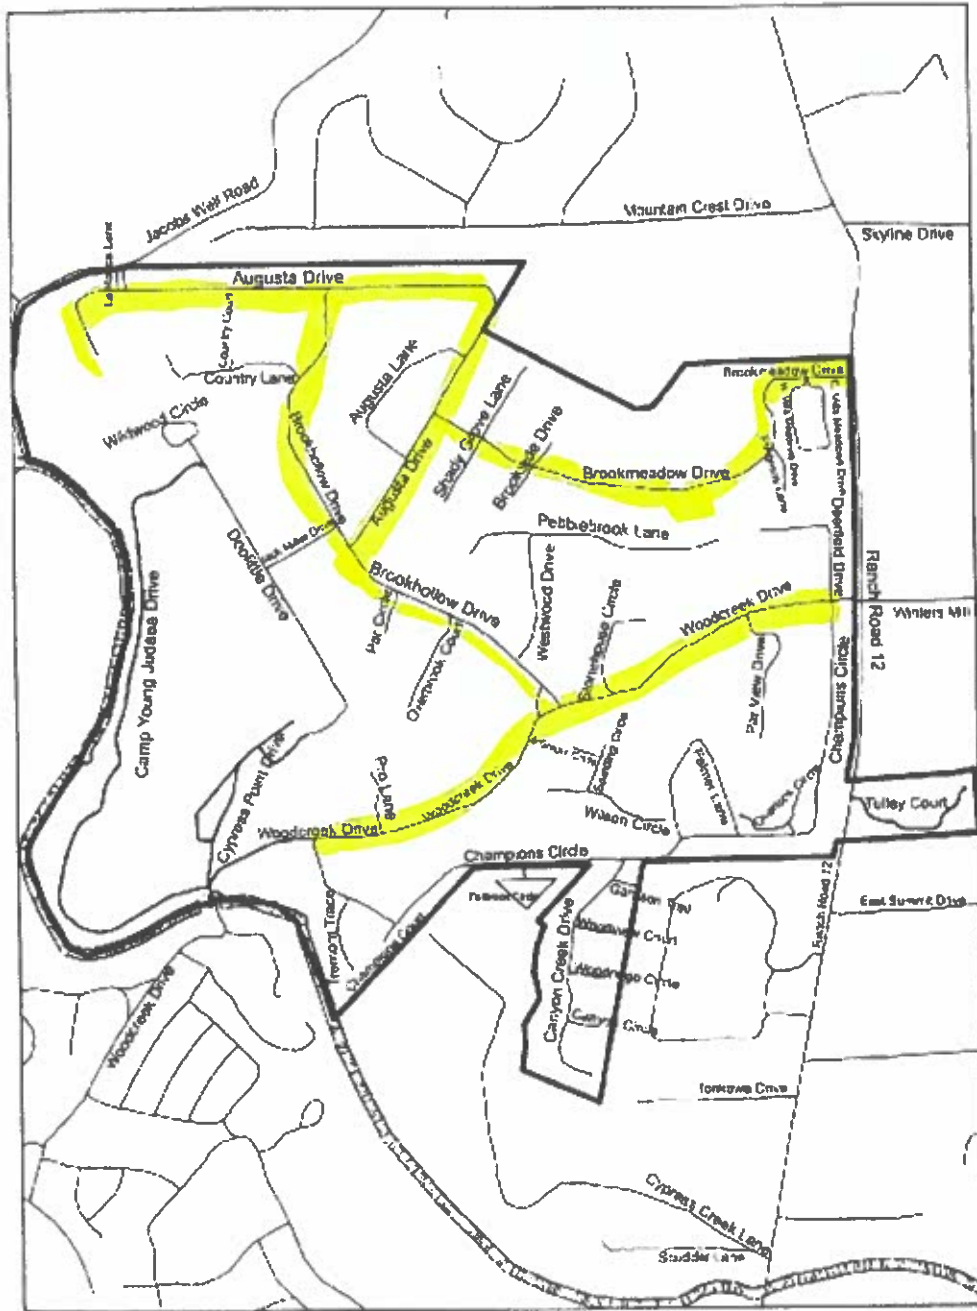

# City of Woodcreek Street Map

## Legend

-  Woodcreek City Limits
-  Private Streets
-  Woodcreek Streets
-  Cypress Creek

Created 5/31/2011 by Jeff Ivy

**Officer:** Pinillo

**Date:** 08/12/24

**Time Period:** 7a-11a

EXP- EXPIRED  
DEF- DEFECTIVE

<b>Location</b>	<b>Offense (include speed if applicable)</b>	<b>Citation?</b>	<b>Warning?</b>	<b>Comments</b>	<b>City of Woodcreek Resident?</b>
25 WOODCREEK	EXP REG/DEF LIGHT		Y		Y
WOODCREEK/ BROOKHOLLOW	EXP REG/ DEF LIGHT NO FRONT PLATE		Y		Y
20 WOODCREEK	EX REG		Y		Y
40 BROOKHOLLOW	EXP REG		Y		Y
30 WOODCREEK	EXP DL/EXP REG		Y		N
WOODCREEK/ BROOKHOLLOW	DISREGARD STOP		Y		N