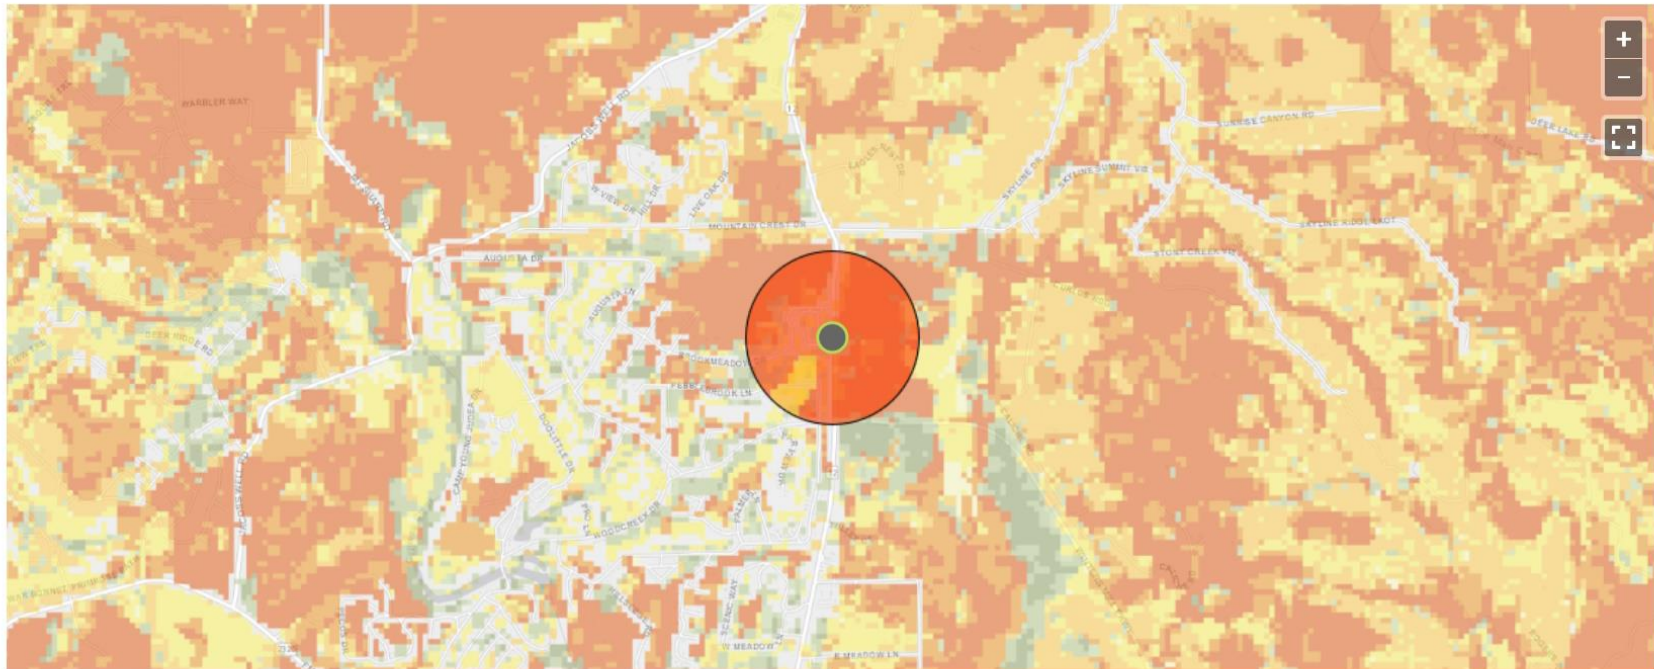

Woodcreek, TX, USA

Assess My Risk

Reset

30.03° N 98.10° W

High to Very High