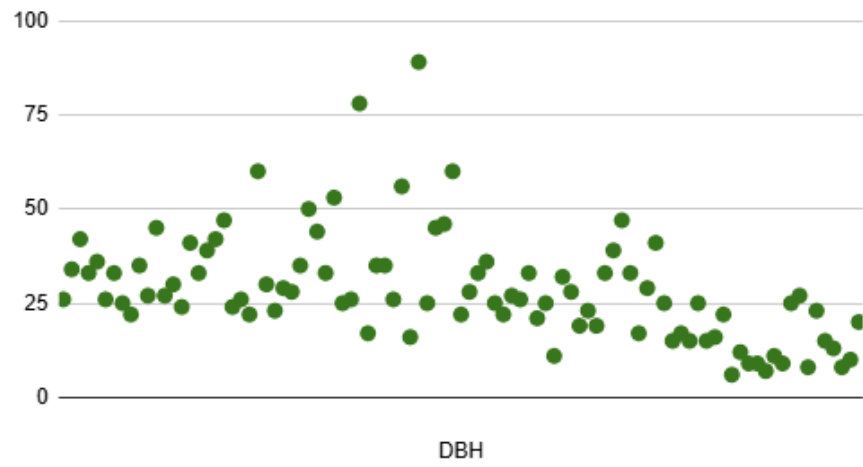

DBH of Trees in Woodcreek