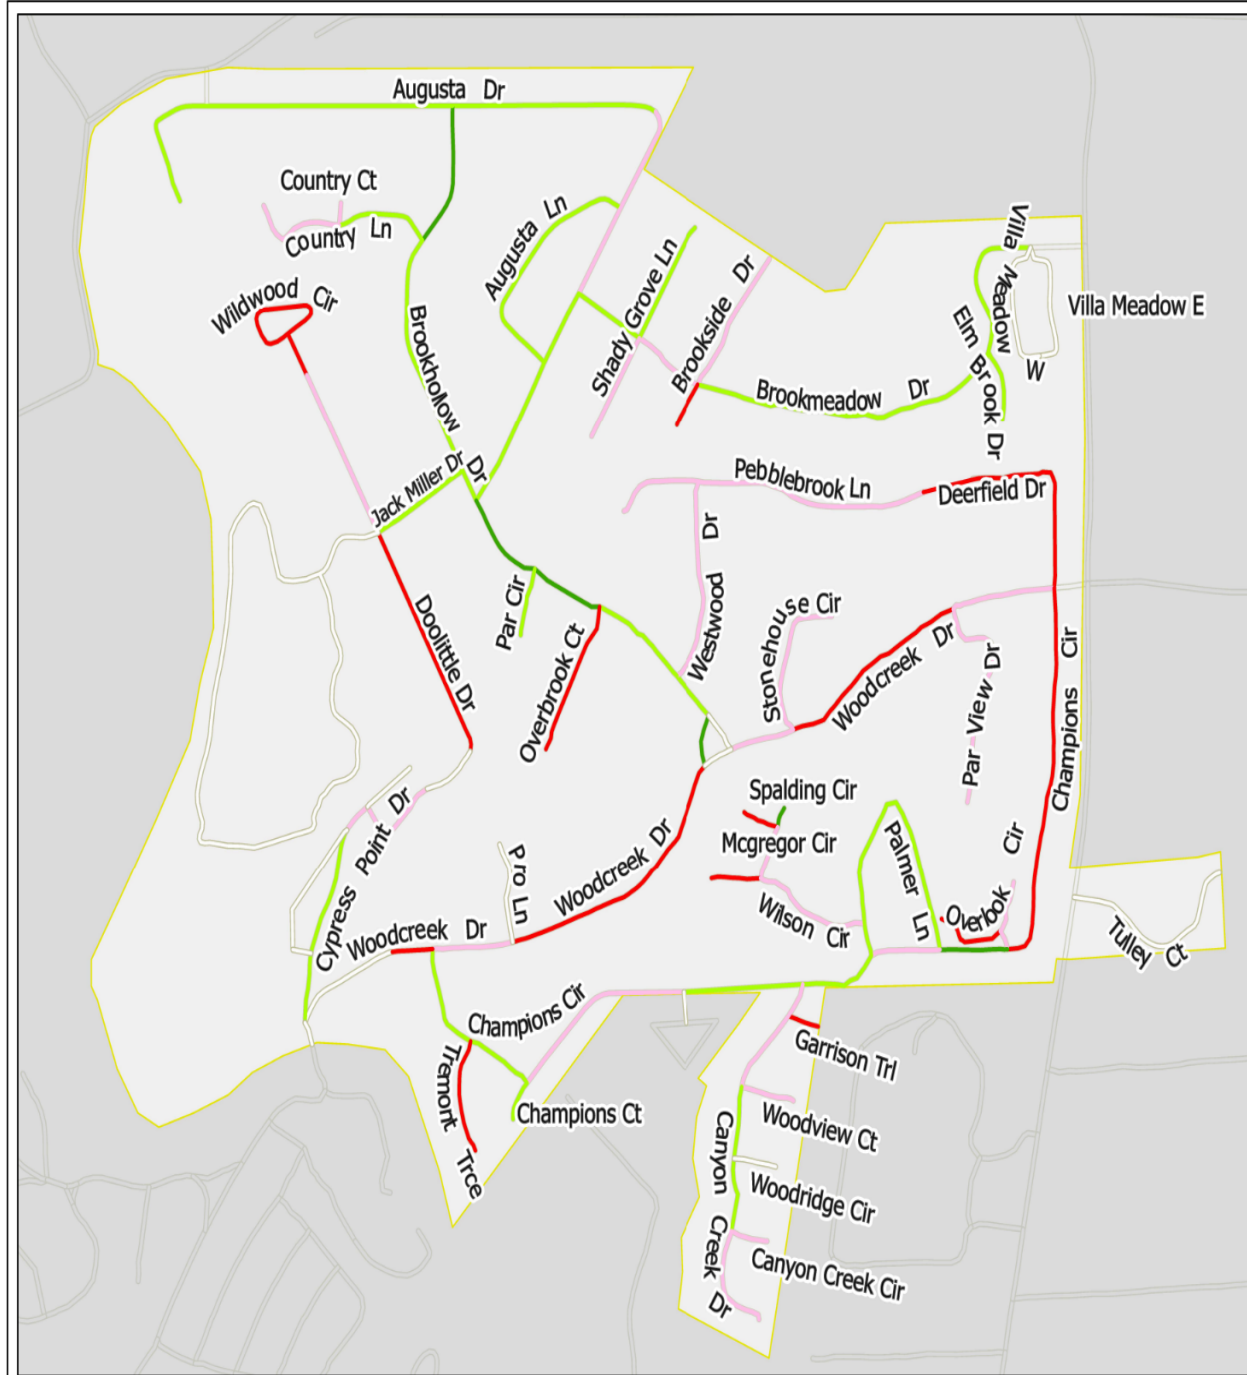

# RECONSTRUCTED, RESURFACED, ASPHALTIC SURFACE DRESSING ROADS

City of Woodcreek Street Map  
Road Reconstruction, Resurfacing, Asphaltic Surface Dressing

**Legend**

- Woodcreek City Limits
- Woodcreek Streets
- Private Streets
- Reconstruction
- Resurfacing
- Asphaltic Surface Dressing

MOST ROADS  
RANK  
BELOW  
AVERAGE  
CONDITION

## City of Woodcreek

### PCI Scores

- PCI
- < 85
  - 85 - 89
  - 90 - 94
  - 95 - 100
  - Private

Scale: 1:8,000

Date: 2/10/2021