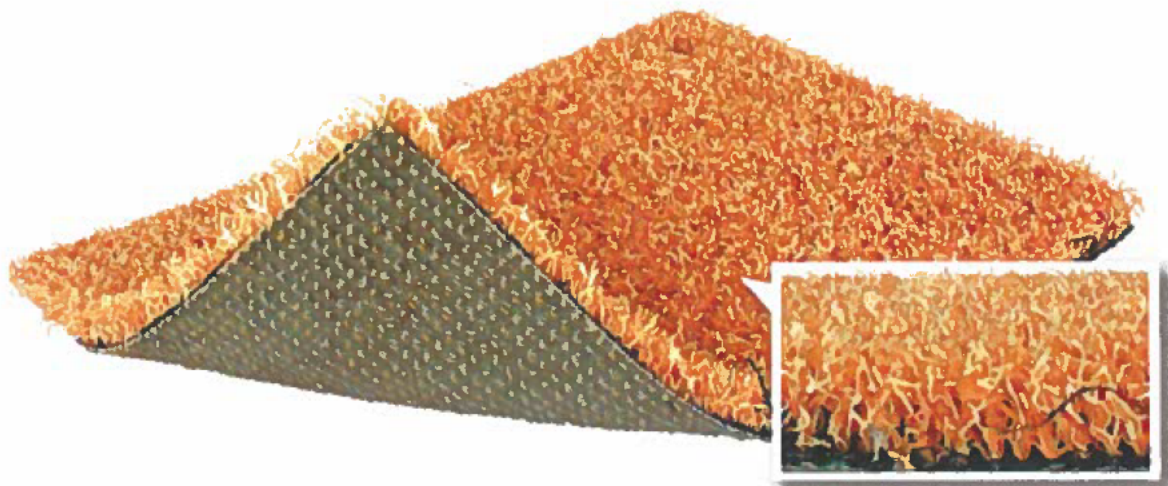

\$1,936.80

- 1 +

Enter Promo Code

Apply

Continue shopping

Subtotal	\$1,936.80
Shipping	\$250.00
Total	\$2,186.80

Quote #4: Synthetic Turf International

of San Antonio