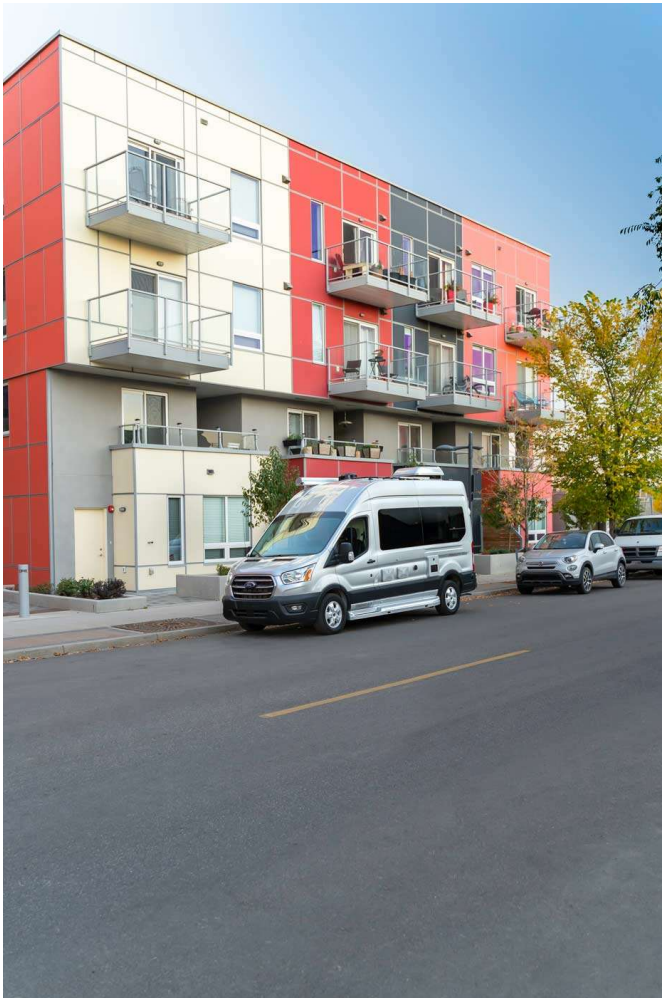

Pleasure Way Ascent

Length: 19'5"

Height: 9'8"

Width: 7'1"

Pleasure Way On Tour

Length: 19'8"

Height: 10'

Width: 7'1/2"