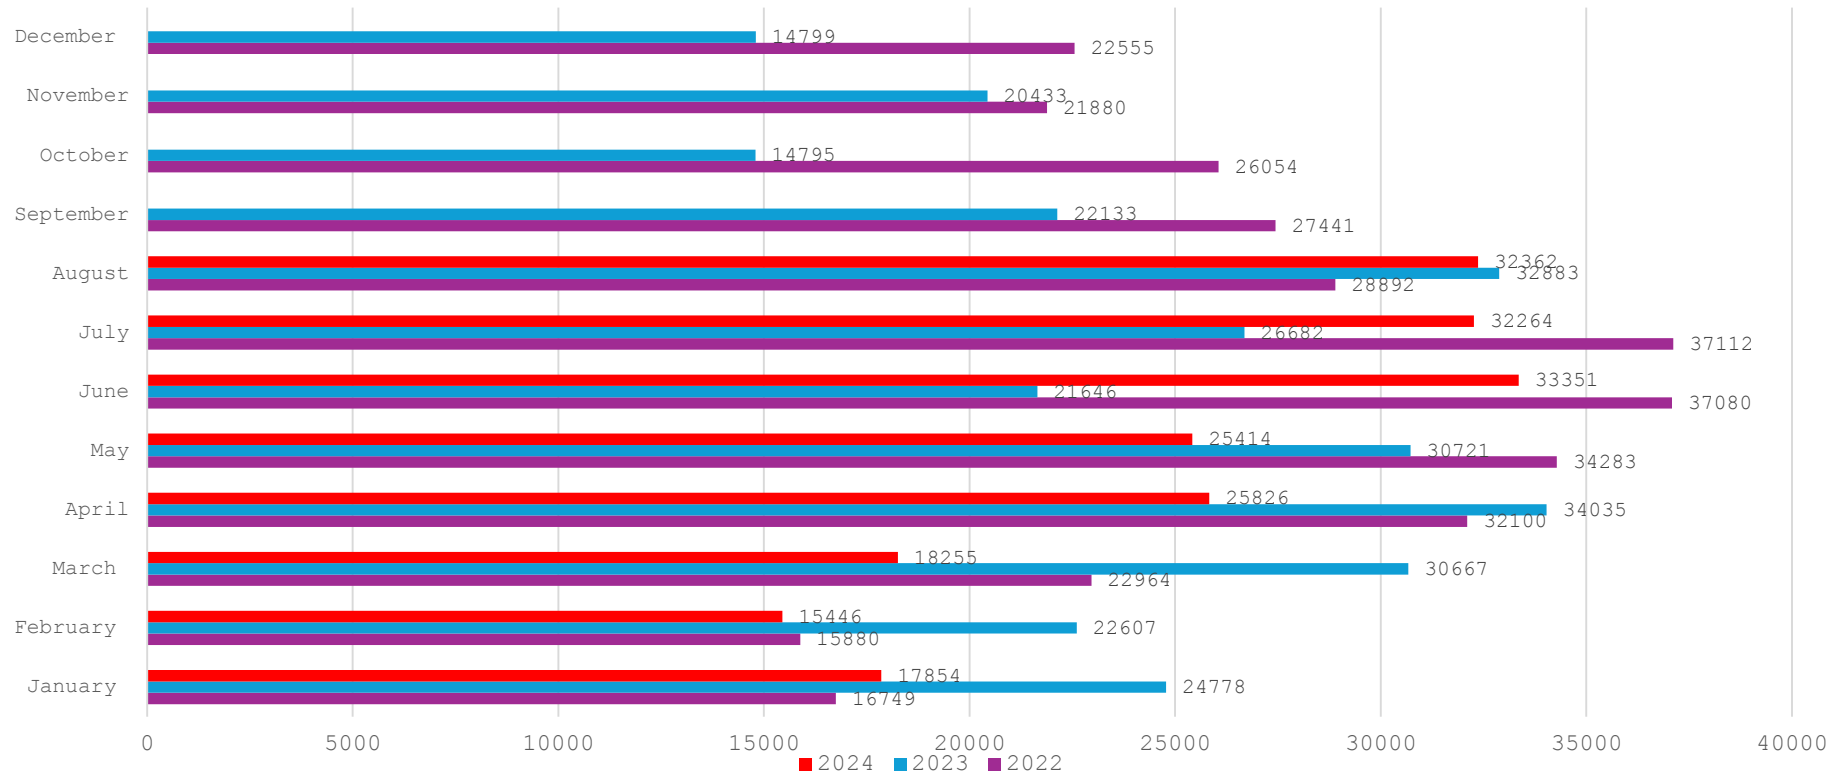

Public Works Reports
August 2024

Daily Pumpage from Wells and Lubbock

Monthly Consumption

Meter Count

Consumption Comparison

Sewer Flow