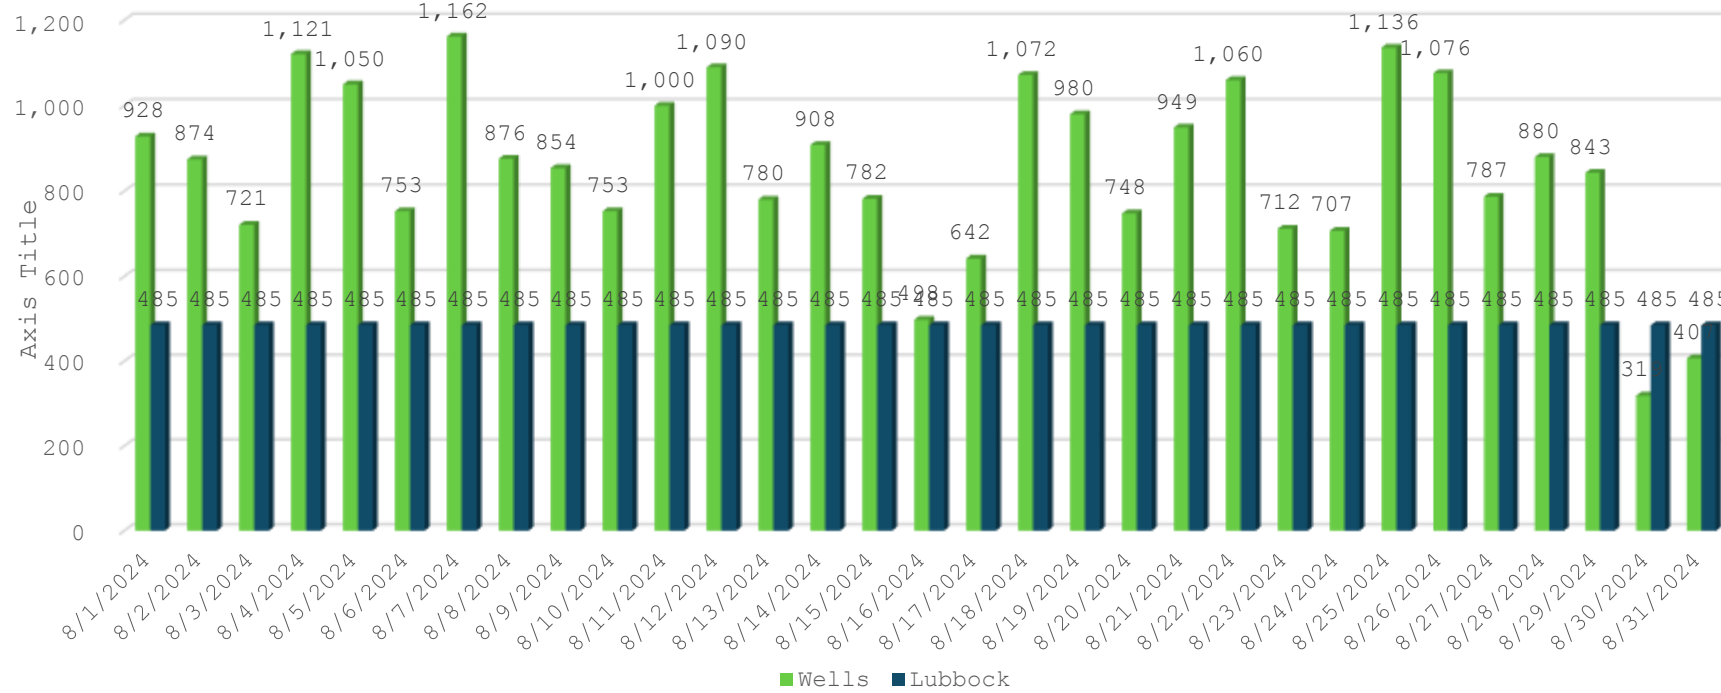

Public Works Reports
August 2024

Daily Pumpage from Wells and Lubbock

Monthly Consumption

Meter Count

Consumption Comparison

Sewer Flow