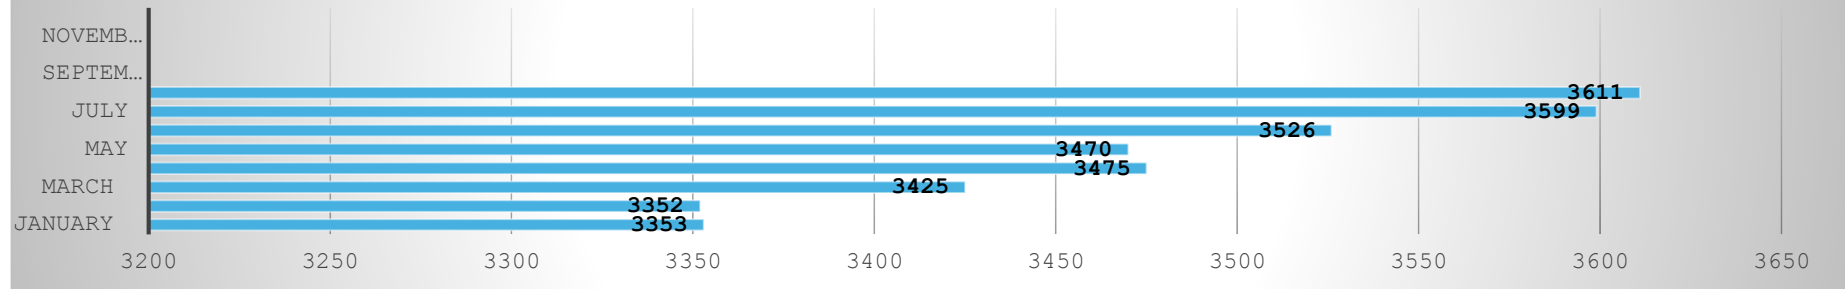

Public Works Reports
August 2024

Daily Pumpage from Wells and Lubbock

Monthly Consumption

Meter Count

Consumption Comparison

Sewer Flow