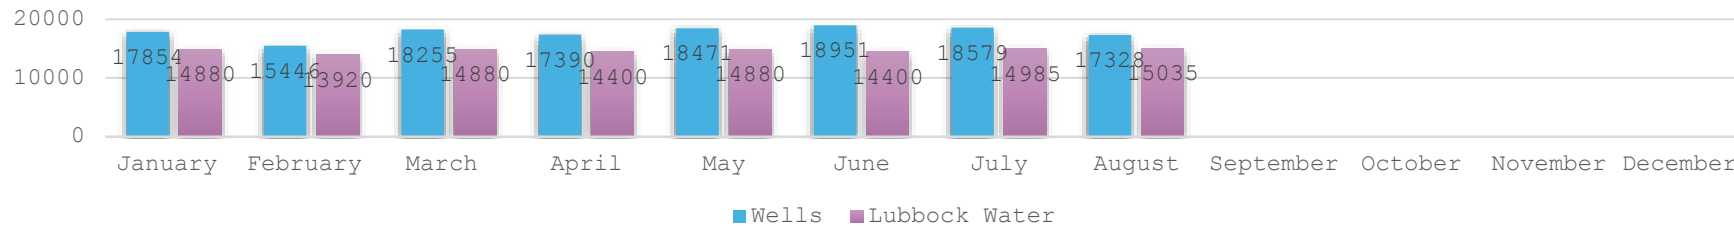

Public Works Reports
August 2024

Daily Pumpage from Wells and Lubbock

Monthly Consumption

Meter Count

Consumption Comparison

Sewer Flow