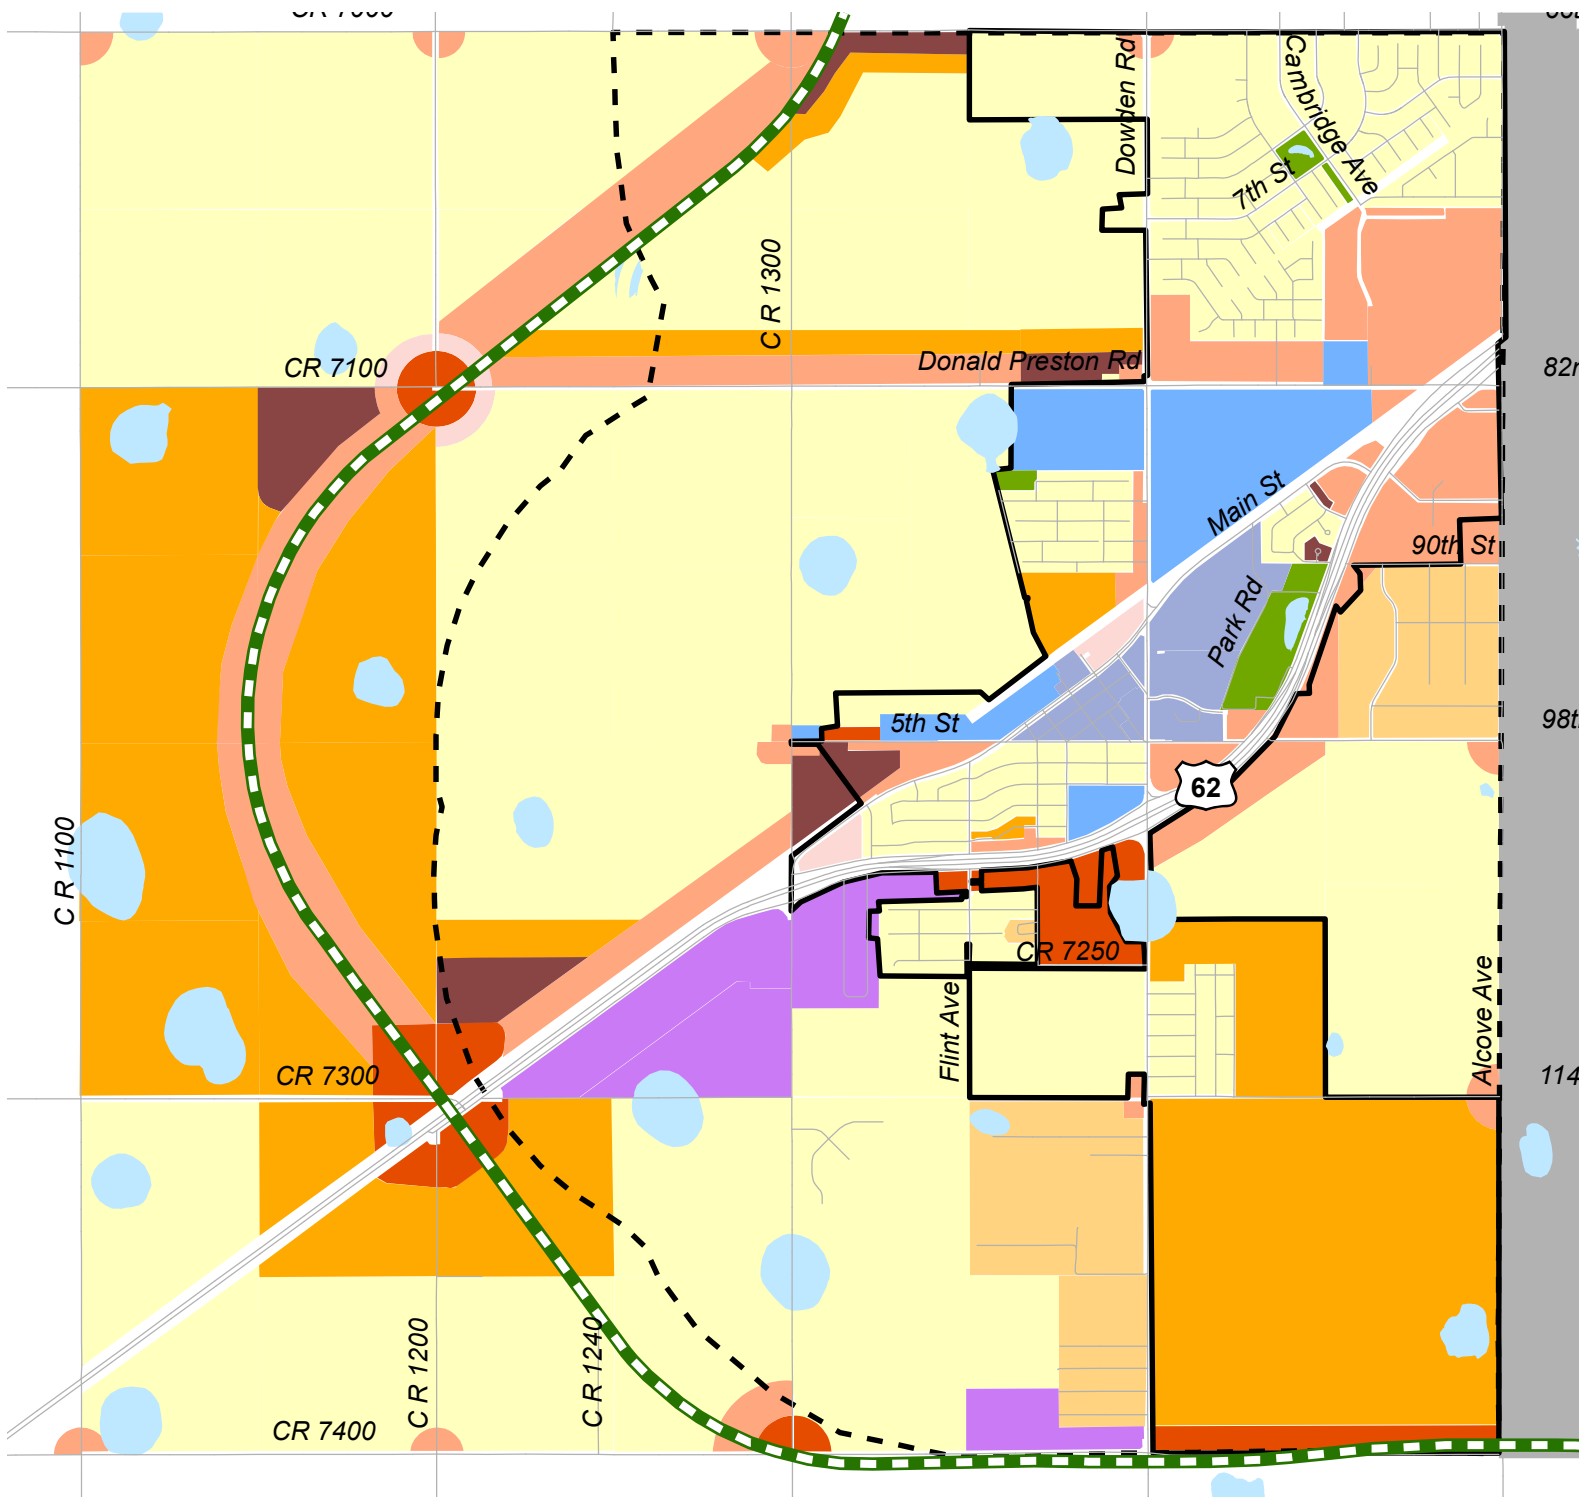

# Wolfforth Future Land Use Plan

## Legend

- Loop 88
- Low Density Residential
- Manufactured Home
- Medium Density Residential
- High Density Residential
- Office
- Retail
- Commercial
- Old Town Mixed Use
- Special Study
- Park/Open Space
- Public/Semi-Public
- Industrial
- Wolfforth City Limits
- Wolfforth ETJ
- Lubbock City Limits
- Lakes

2020 City of Wolfforth  
Comprehensive Plan Update