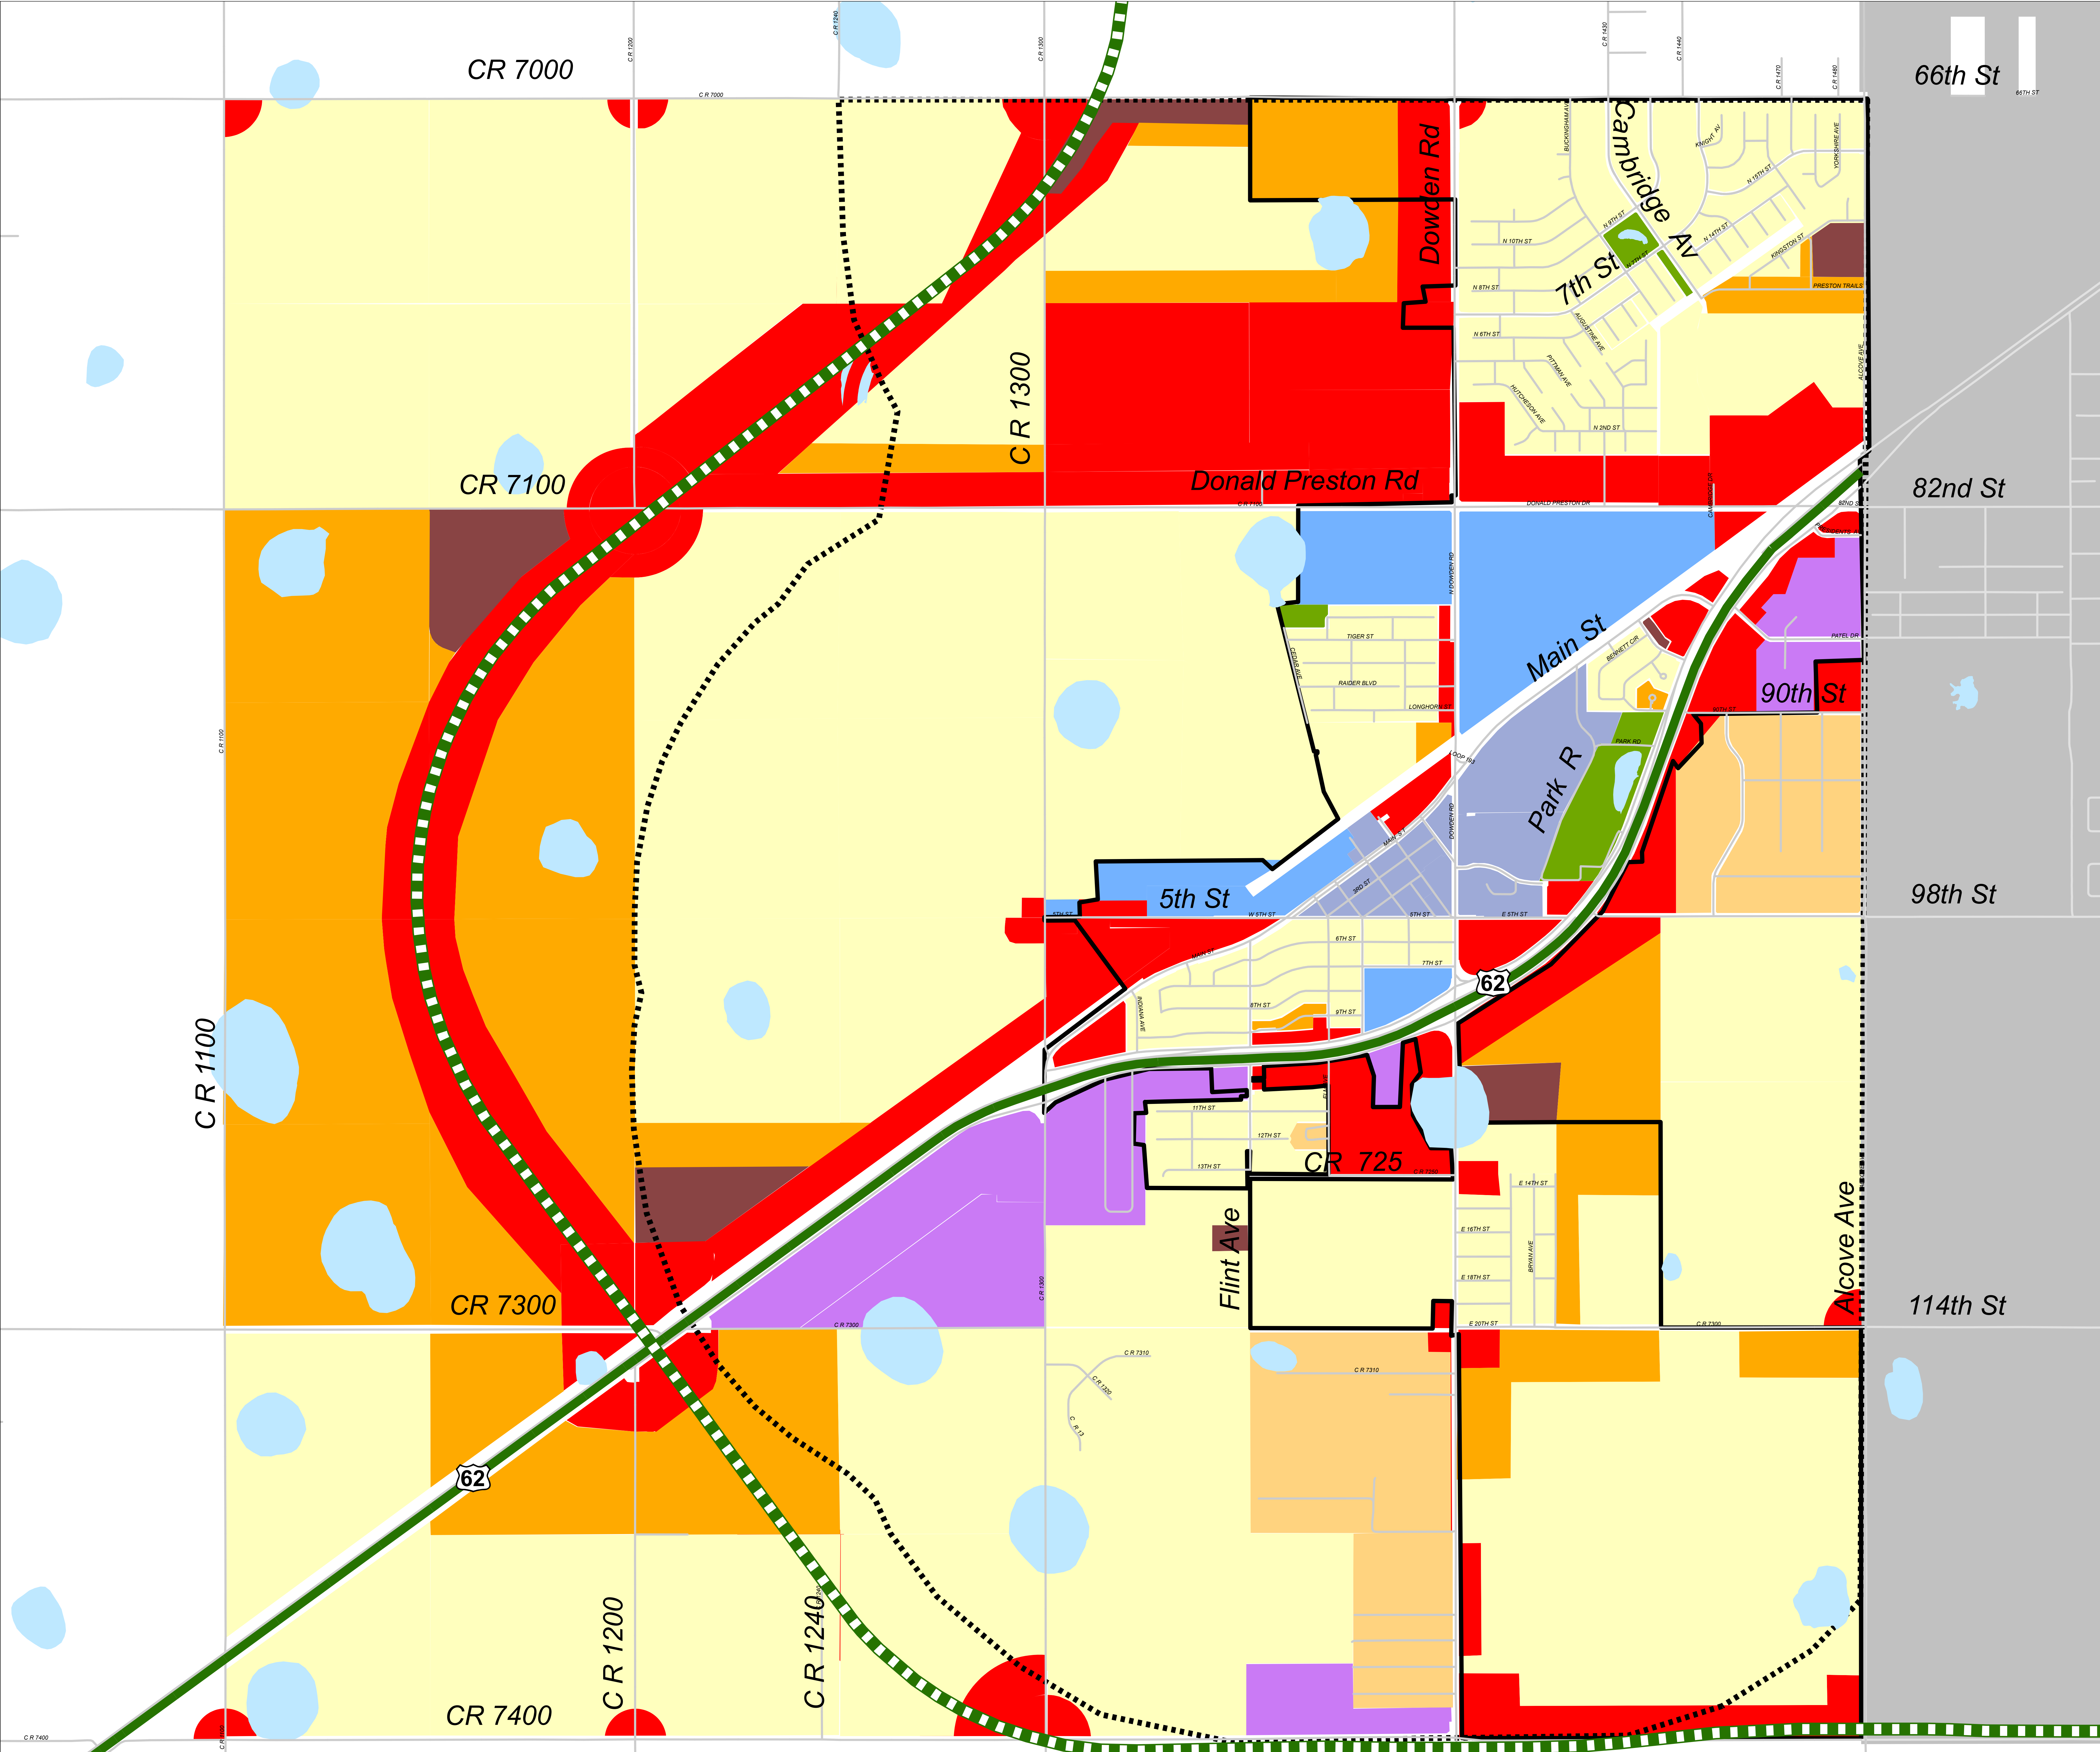

Wolfforth Future Land Use Plan

Legend

- Loop 88
- Low Density Residential
- Manufactured Home
- Medium Density Residential
- High Density Residential
- Commercial
- Old Town Mixed Use
- Special Study
- Park/Open Space
- Public/Semi-Public
- Industrial
- Wolfforth City Limits
- Wolfforth ETJ
- Lakes
- Lubbock City Limits

2021 City of Wolfforth
Comprehensive Plan Update

Adopted by City Council on April 5th, 2021
Revised February 29, 2024