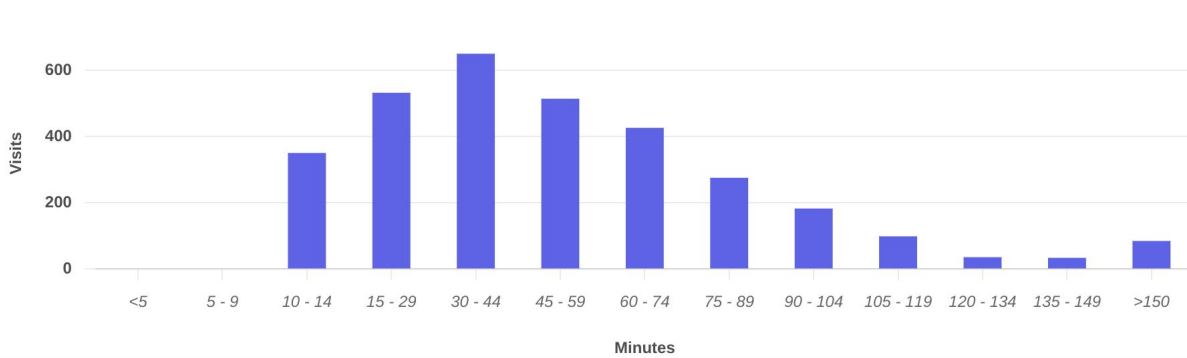

## Daily Visits

**Harvest Festival**  
701 Dowden Rd, Wolfforth, TX 79382

Visits | Oct 12th, 2024 - Oct 13th, 2024  
Data provided by Placer Labs Inc. ([www.placer.ai](http://www.placer.ai))

## Visit Duration

**Harvest Festival**  
701 Dowden Rd, Wolfforth, TX 79382

<b>Average Stay</b>	55 min
<b>Median Stay</b>	46 min

Visits | Oct 12th, 2024 - Oct 13th, 2024  
Data provided by Placer Labs Inc. ([www.placer.ai](http://www.placer.ai))