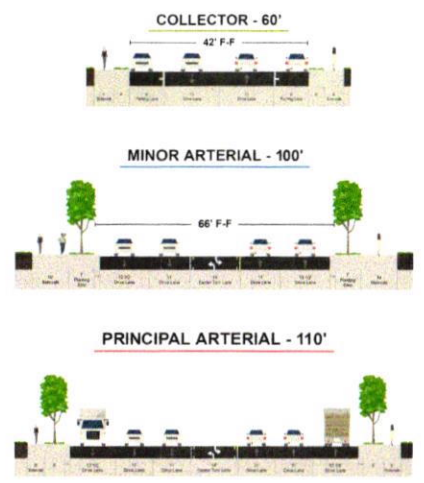

Wolfforth Master Thoroughfare Plan

Legend

- Loop 88 Alignment
- Freeway
- Proposed Interchange
- Proposed Grade Separation
- Existing Principal Arterial
- Existing Minor Arterial
- Existing Collector
- Existing Residential Collector
- Proposed Principal Arterial
- Proposed Minor Arterial
- Proposed Collector
- Proposed Residential Collector
- Wolfforth City Limits
- Wolfforth ETJ
- Lubbock City Limits
- Lakes