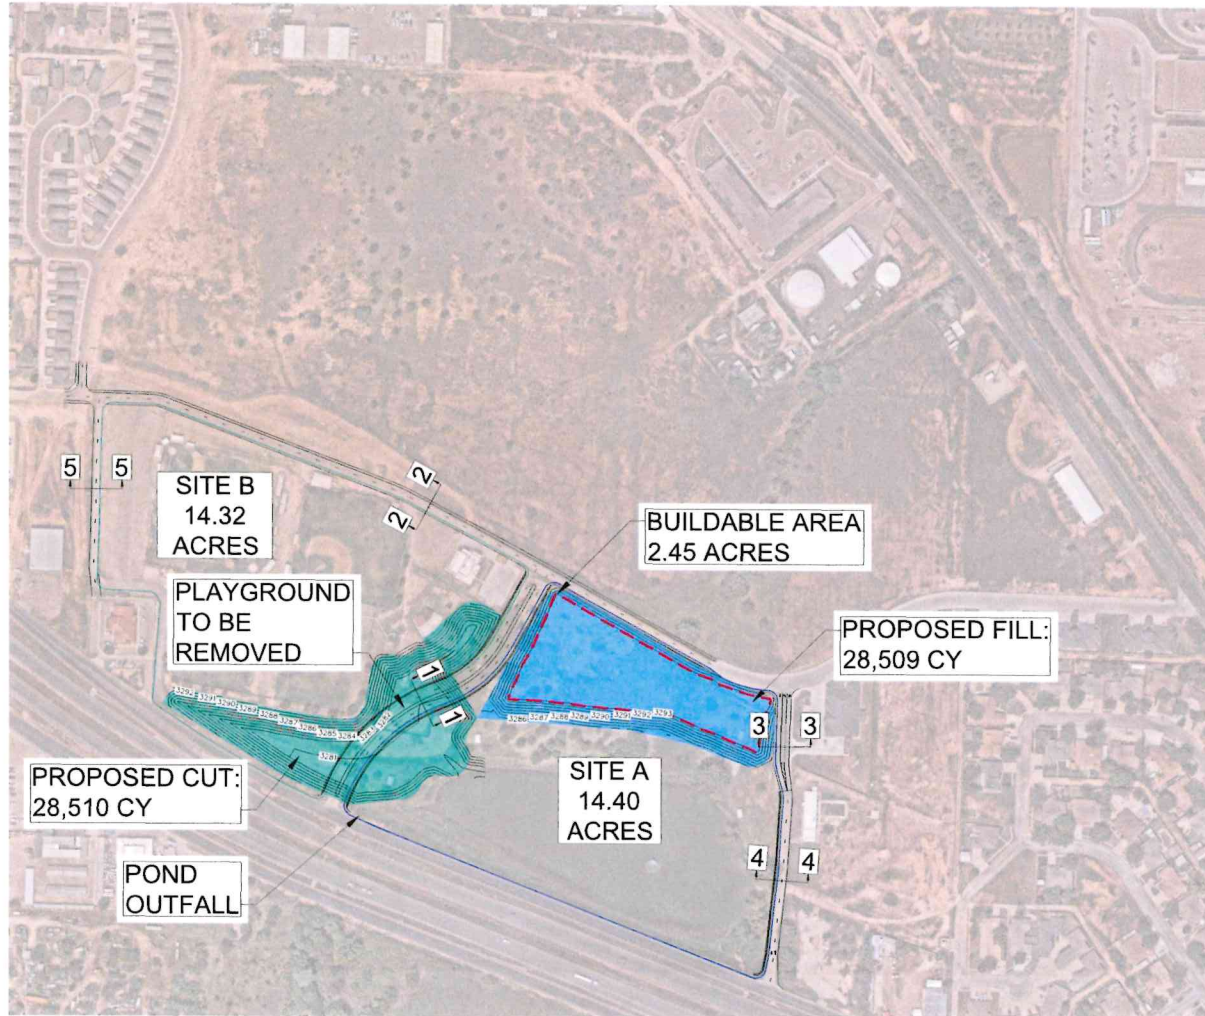

EXHIBIT A - SITE A
 14.4 acre site
 Proposed Civic Campus Site — Patterson Park, Wolfforth, Texas

- GRADING CUT
- GRADING FILL
- SITE A OUTLINE
- SITE B OUTLINE
- BUILDABLE AREA