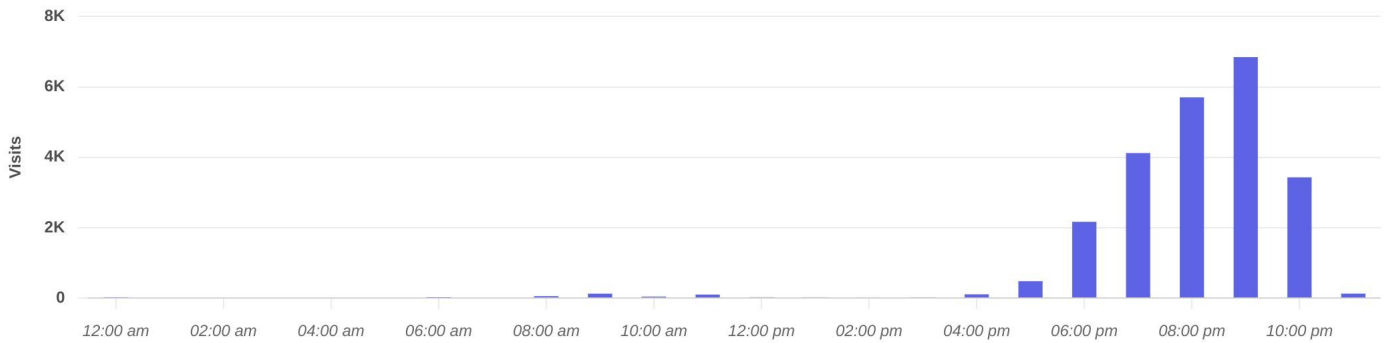

## Hourly Visits

**Patterson Park Traffic**  
Marsha Sharp Freeway Frontage Road, W...

Visits | Jul 5th, 2023 - Jul 6th, 2023  
Data provided by Placer Labs Inc. ([www.placer.ai](http://www.placer.ai))

## Visitor Journey - Routes

To protect individual privacy, the beginning points shown for each route are approximations and do not represent actual home locations.

Journey Direction: To Property | Jul 5th, 2023 - Jul 6th, 2023  
Data provided by Placer Labs Inc. ([www.placer.ai](http://www.placer.ai))