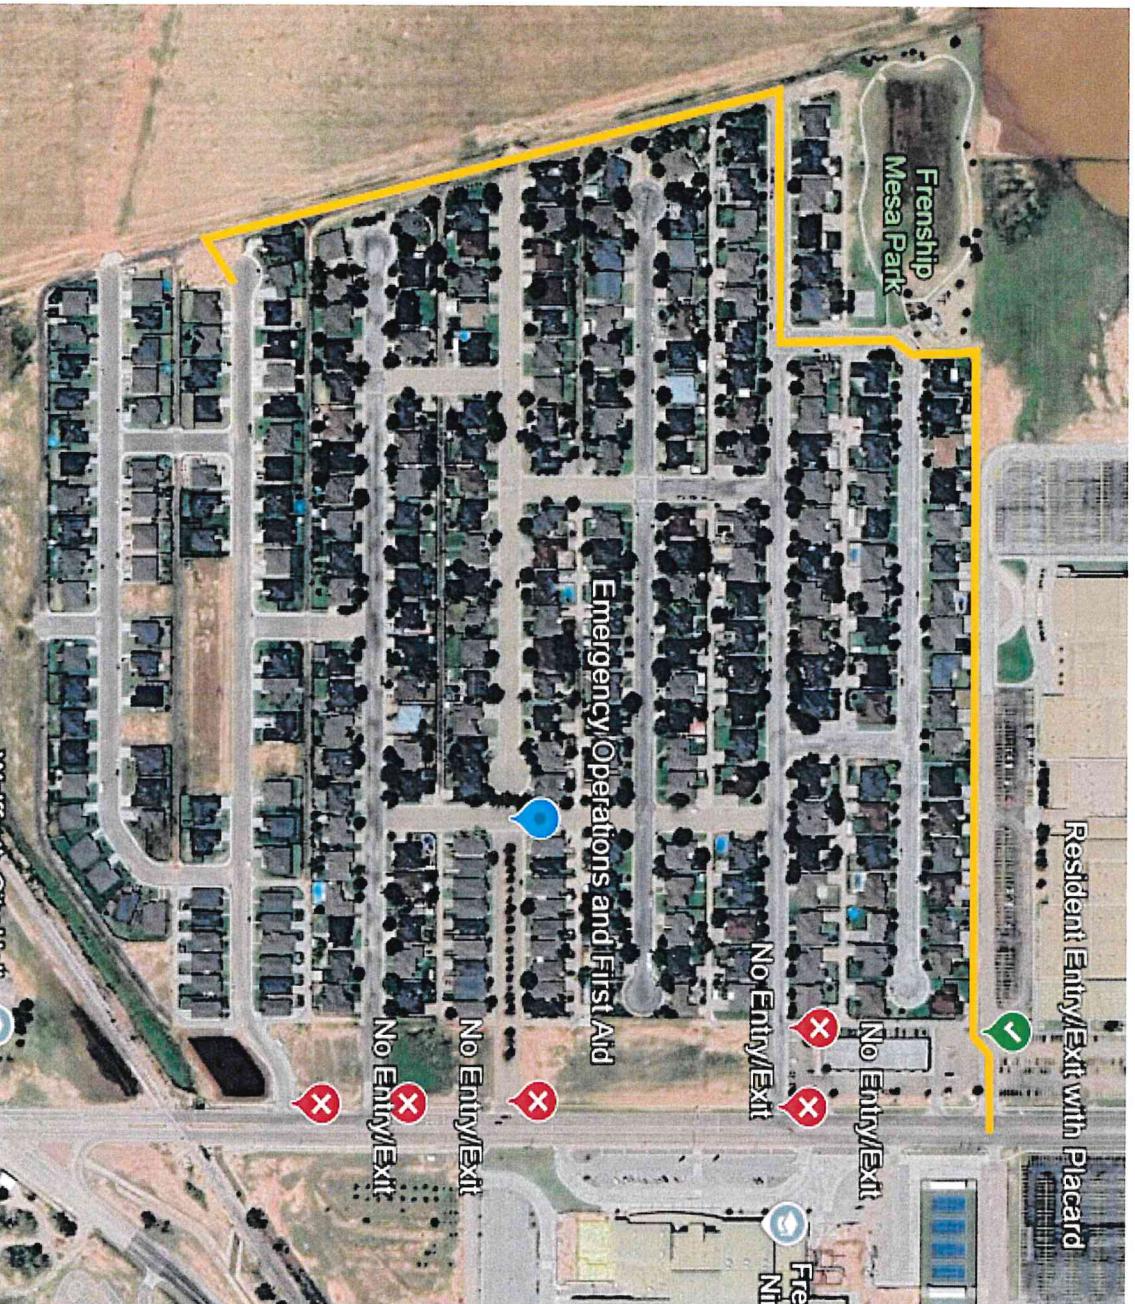

## 2024 Frenship Mesa Halloween Trick or Treat

### Motor Vehicle Travel

Green-

Resident Entry/Exit

Red-

No Entry/Exit

Yellow-

Entry/Exit Path

Entry/Exit via FHS parking lot.

Several parking blocks between FHS and shopping center removed.

Must have Frenship Mesa resident placard for motor vehicle entry/exit.

EOC/First Aid at Raider BLVD and Aspen AVE