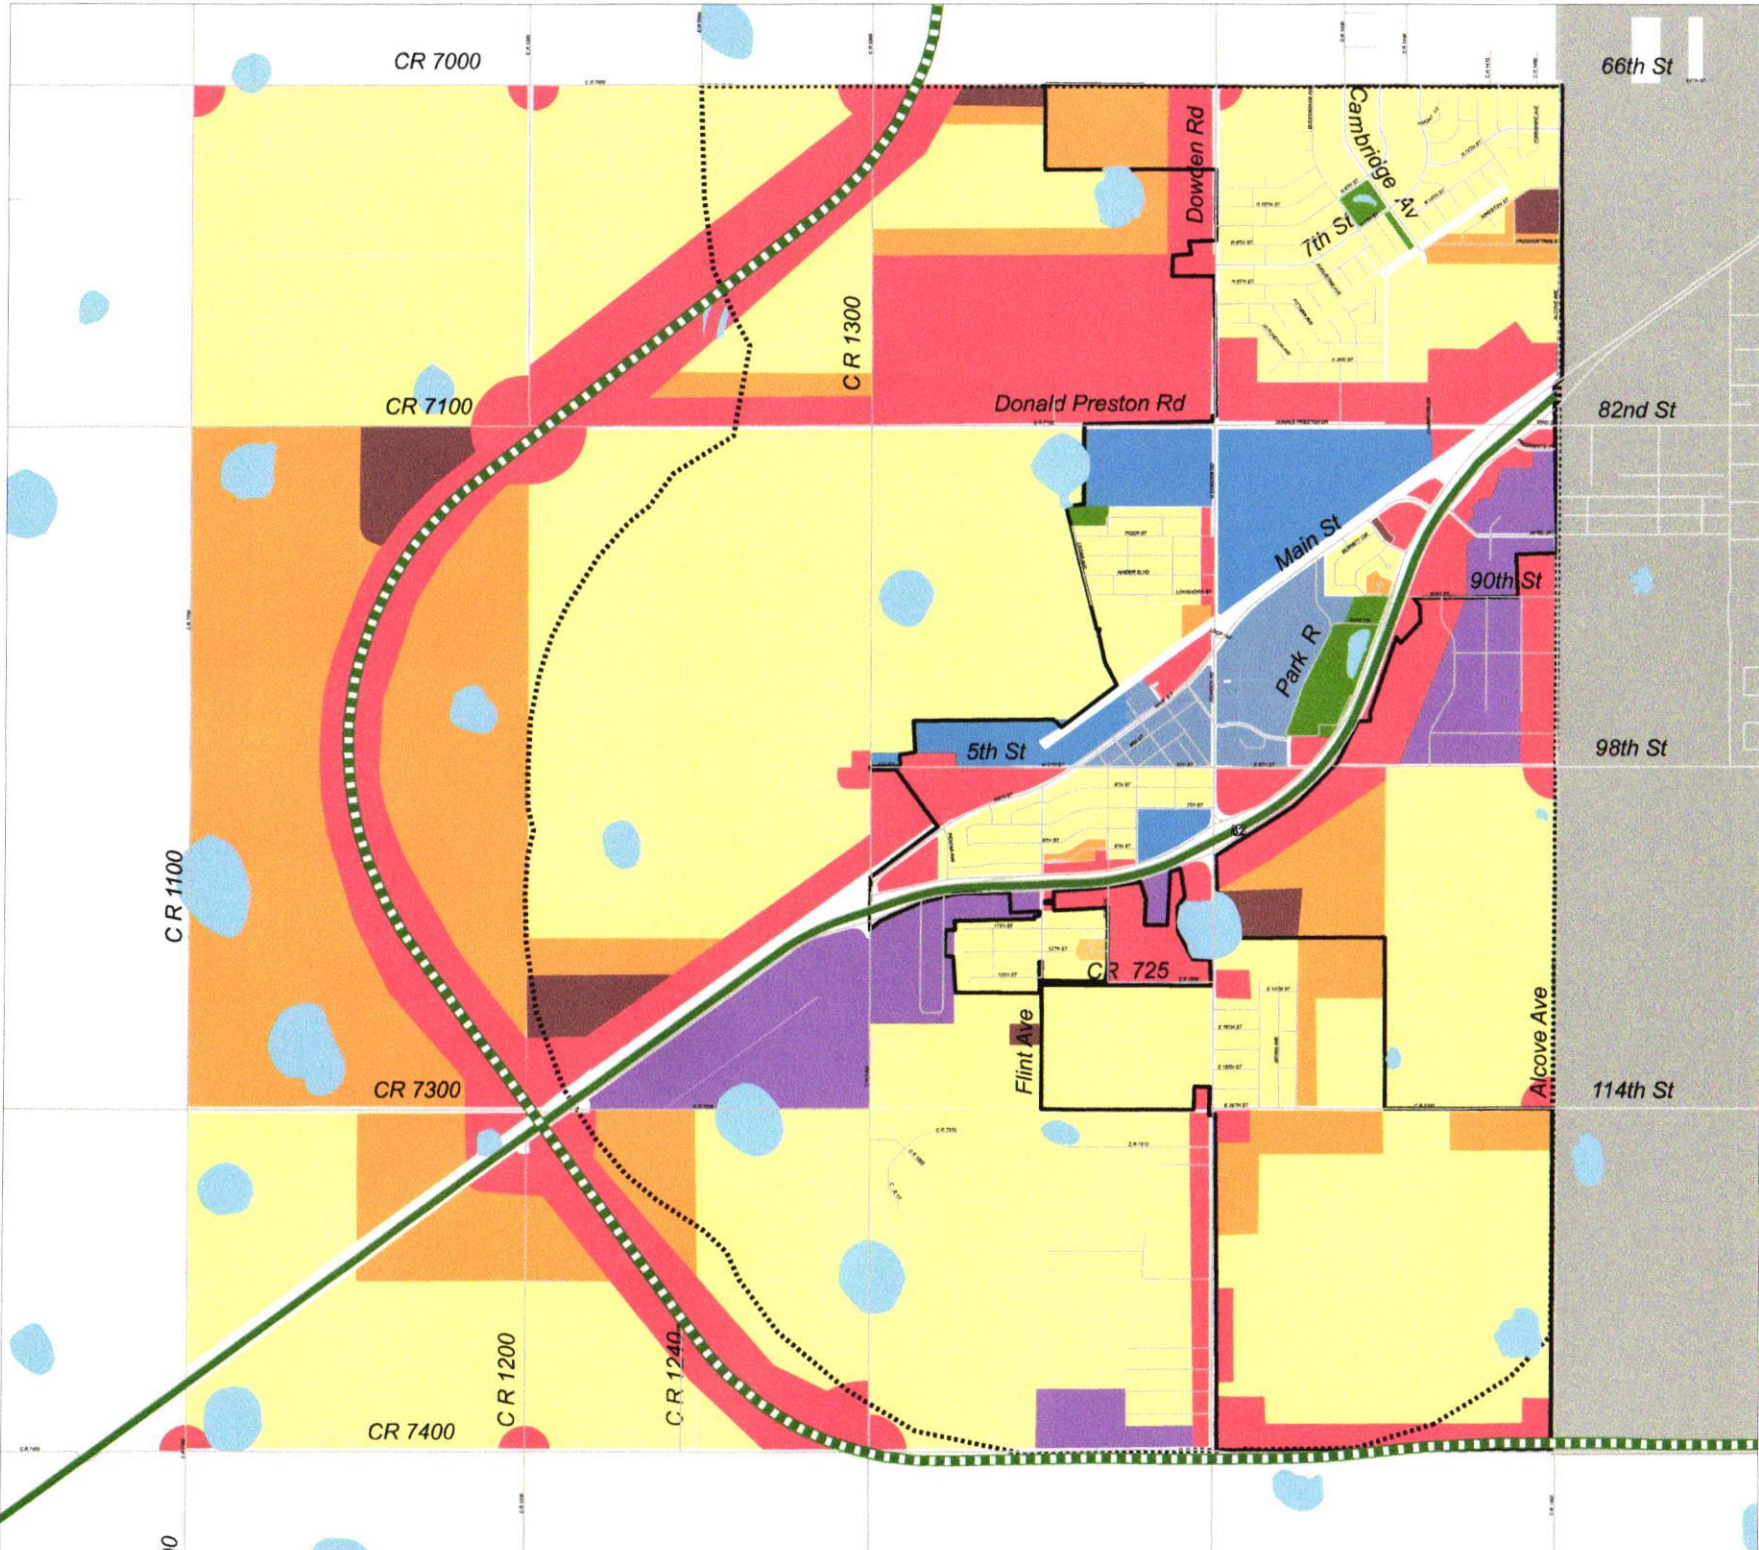

### Wolfforth Future Land Use Plan

#### Legend

- Loop 88
- Low Density Residential
- Manufactured Home
- Medium Density Residential
- High Density Residential
- Commercial
- Old Town Mixed Use
- Special Study
- Park/Open Space
- Public/Semi-Public
- Industrial
- Wolfforth City Limits
- Wolfforth ETJ
- Lakes
- Lubbock City Limits

2021 City of Wolfforth  
Comprehensive Plan Update

Adopted by City Council on April 5th, 2021  
Revised April 10, 2024