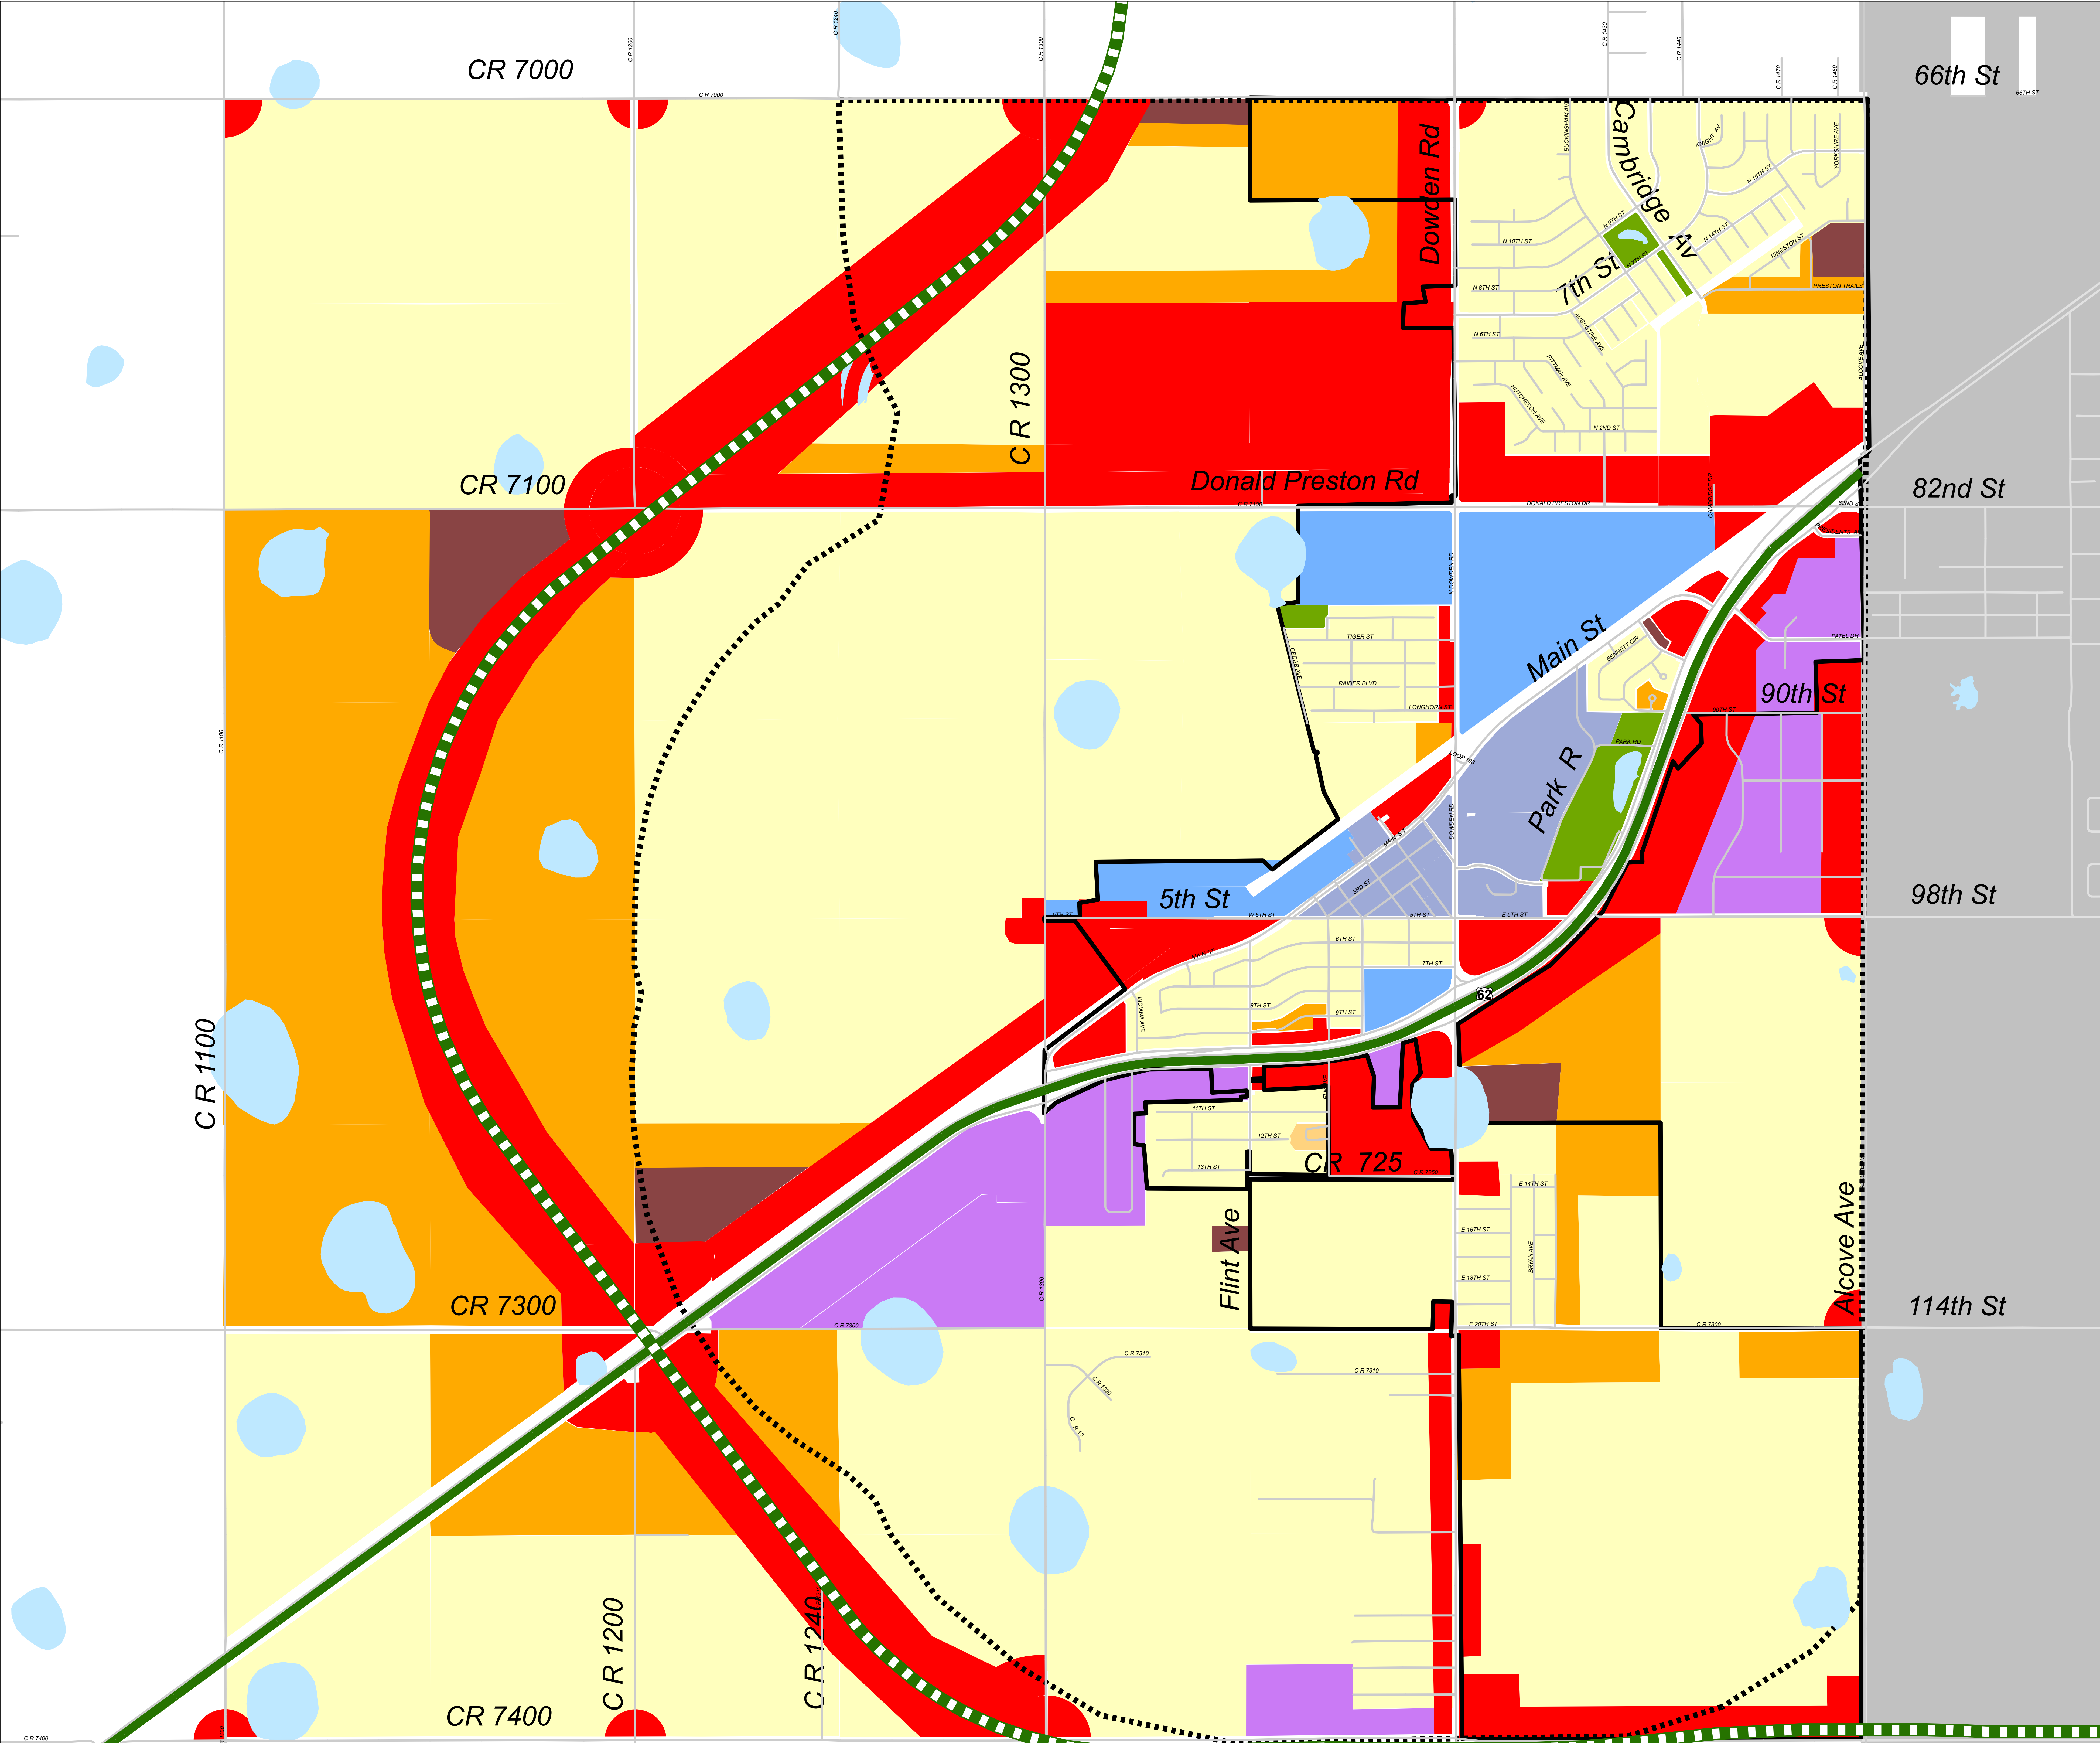

Wolfforth Future Land Use Plan

Legend

- Loop 88
- Low Density Residential
- Manufactured Home
- Medium Density Residential
- High Density Residential
- Commercial
- Old Town Mixed Use
- Special Study
- Park/Open Space
- Public/Semi-Public
- Industrial
- Wolfforth City Limits
- Wolfforth ETJ
- Lakes
- Lubbock City Limits

2021 City of Wolfforth
Comprehensive Plan Update

Adopted by City Council on April 5th, 2021
Revised April 10, 2024