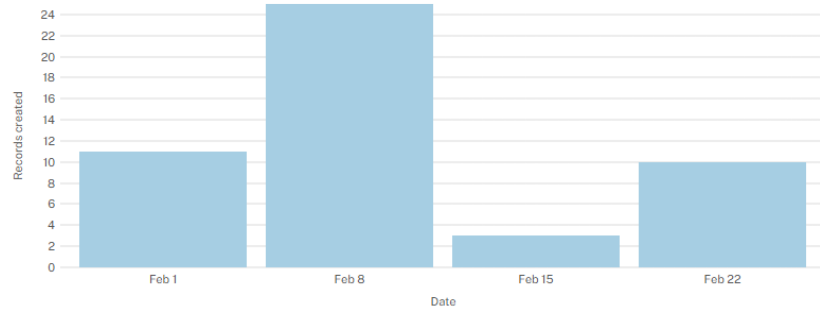

0 Days

Revenue collected ⓘ

\$0.00

Inspections logged ⓘ

59

Records

Understand the total amount of records being submitted over time and across different record types

Records created - by time and record type ⓘ