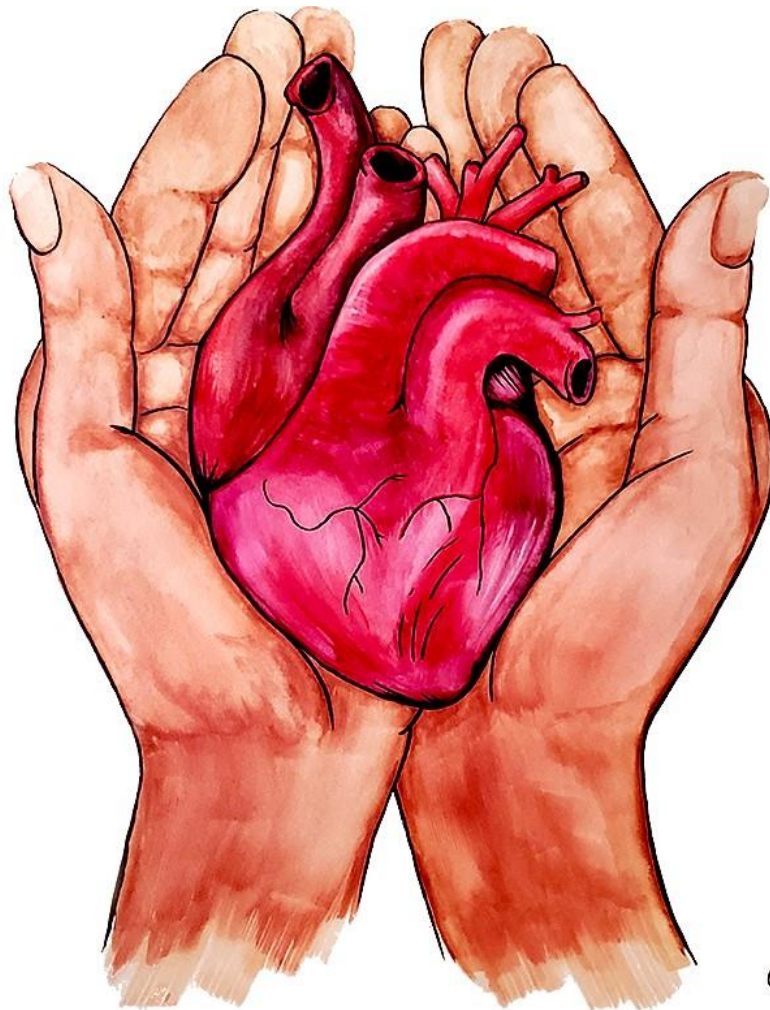

Name: Charlie Corrales

City/State: Portland, OR

Social Media: [Instagram.com/charliecorrales](https://www.instagram.com/charliecorrales)

Website: N/A

Prompt Question

The intent of this design is to evoke a sense of welcoming and inclusivity. One side of the heart is a whimsical experience full of color and wonder to allow your imagination to take over. The other side is a more literal representation of a heart, with floral designs representing the beauty and delicacy of our most important muscle in our body.

Work Examples

Work Examples

HeARTs of Wilsonville

Many Cultures, One Heart

Heart Sculpture

52 inches tall X 52 inches wide X 10 inches depth

FRONT

ARTIST NAME:

Charlie Correales

HeARTs of Wilsonville
Many Cultures, One Heart
Heart Sculpture

52 inches tall X 52 inches wide X 10 inches depth

BACK

ARTIST NAME:

Charlie Corrales