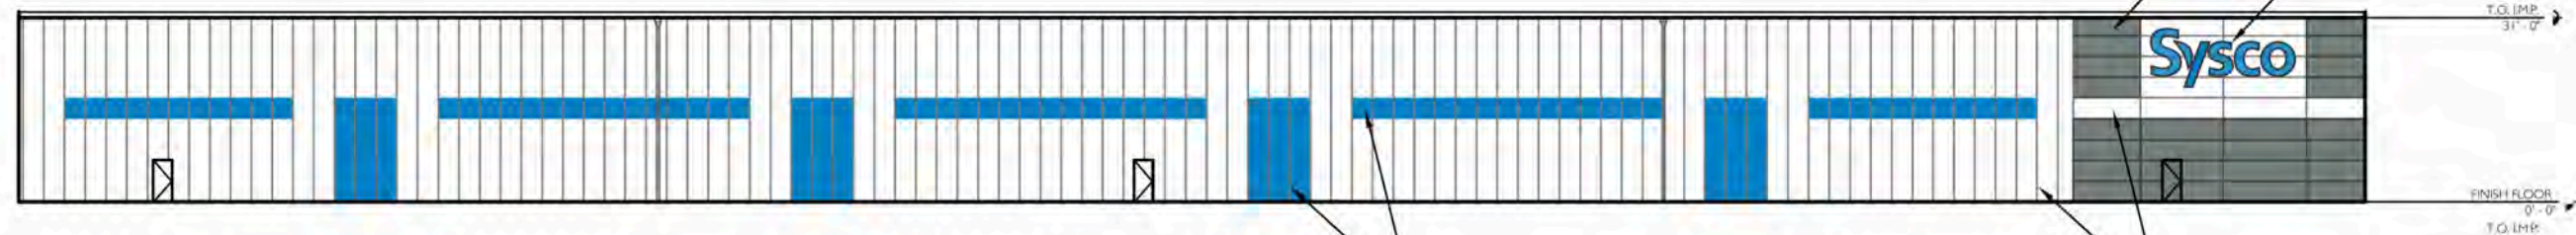

Similar applied color application

INSULATED METAL PANEL - ZINC GRAY - HORIZONTAL PANEL ORIENTATION
 SYSCO SIGNAGE - CHANNEL LETTERS

PAINTED ARTICULATION - SYSCO BLUE

INSULATED METAL PANEL - WHITE

Regal White
 SR:0.70 E:0.86 SRI:85

Zinc Gray
 SR:0.35 E:0.86 SRI:37

Corner signage articulation with accent color and horizontally oriented panels for contrasting pattern texture.

Additional articulation motif in Sysco blue along facade in horizontal and vertical pattern.