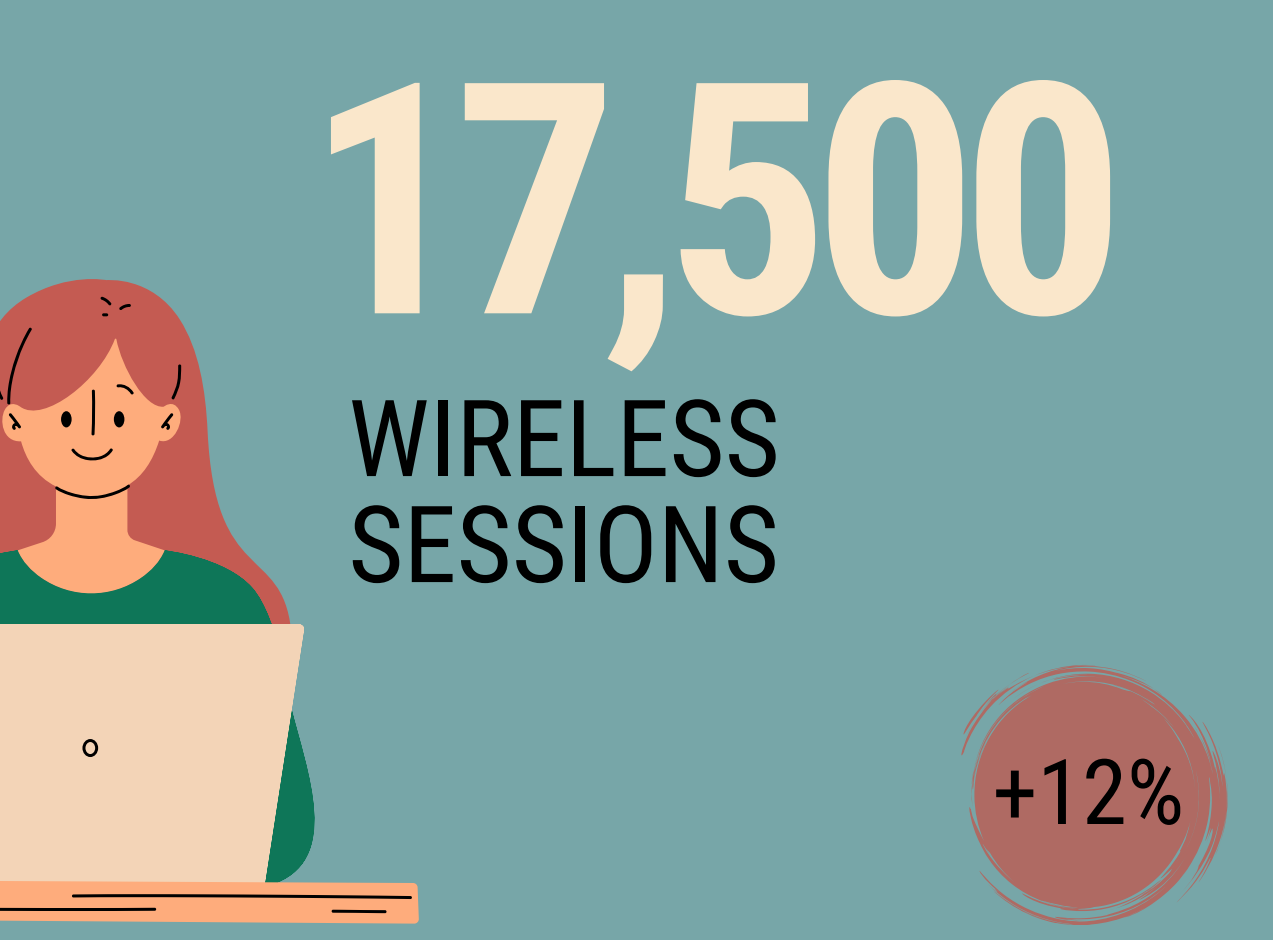

WILSONVILLE LIBRARY FY24 ANNUAL REPORT SNAPSHOT

WILSONVILLE LIBRARY FY24 ANNUAL REPORT SNAPSHOT