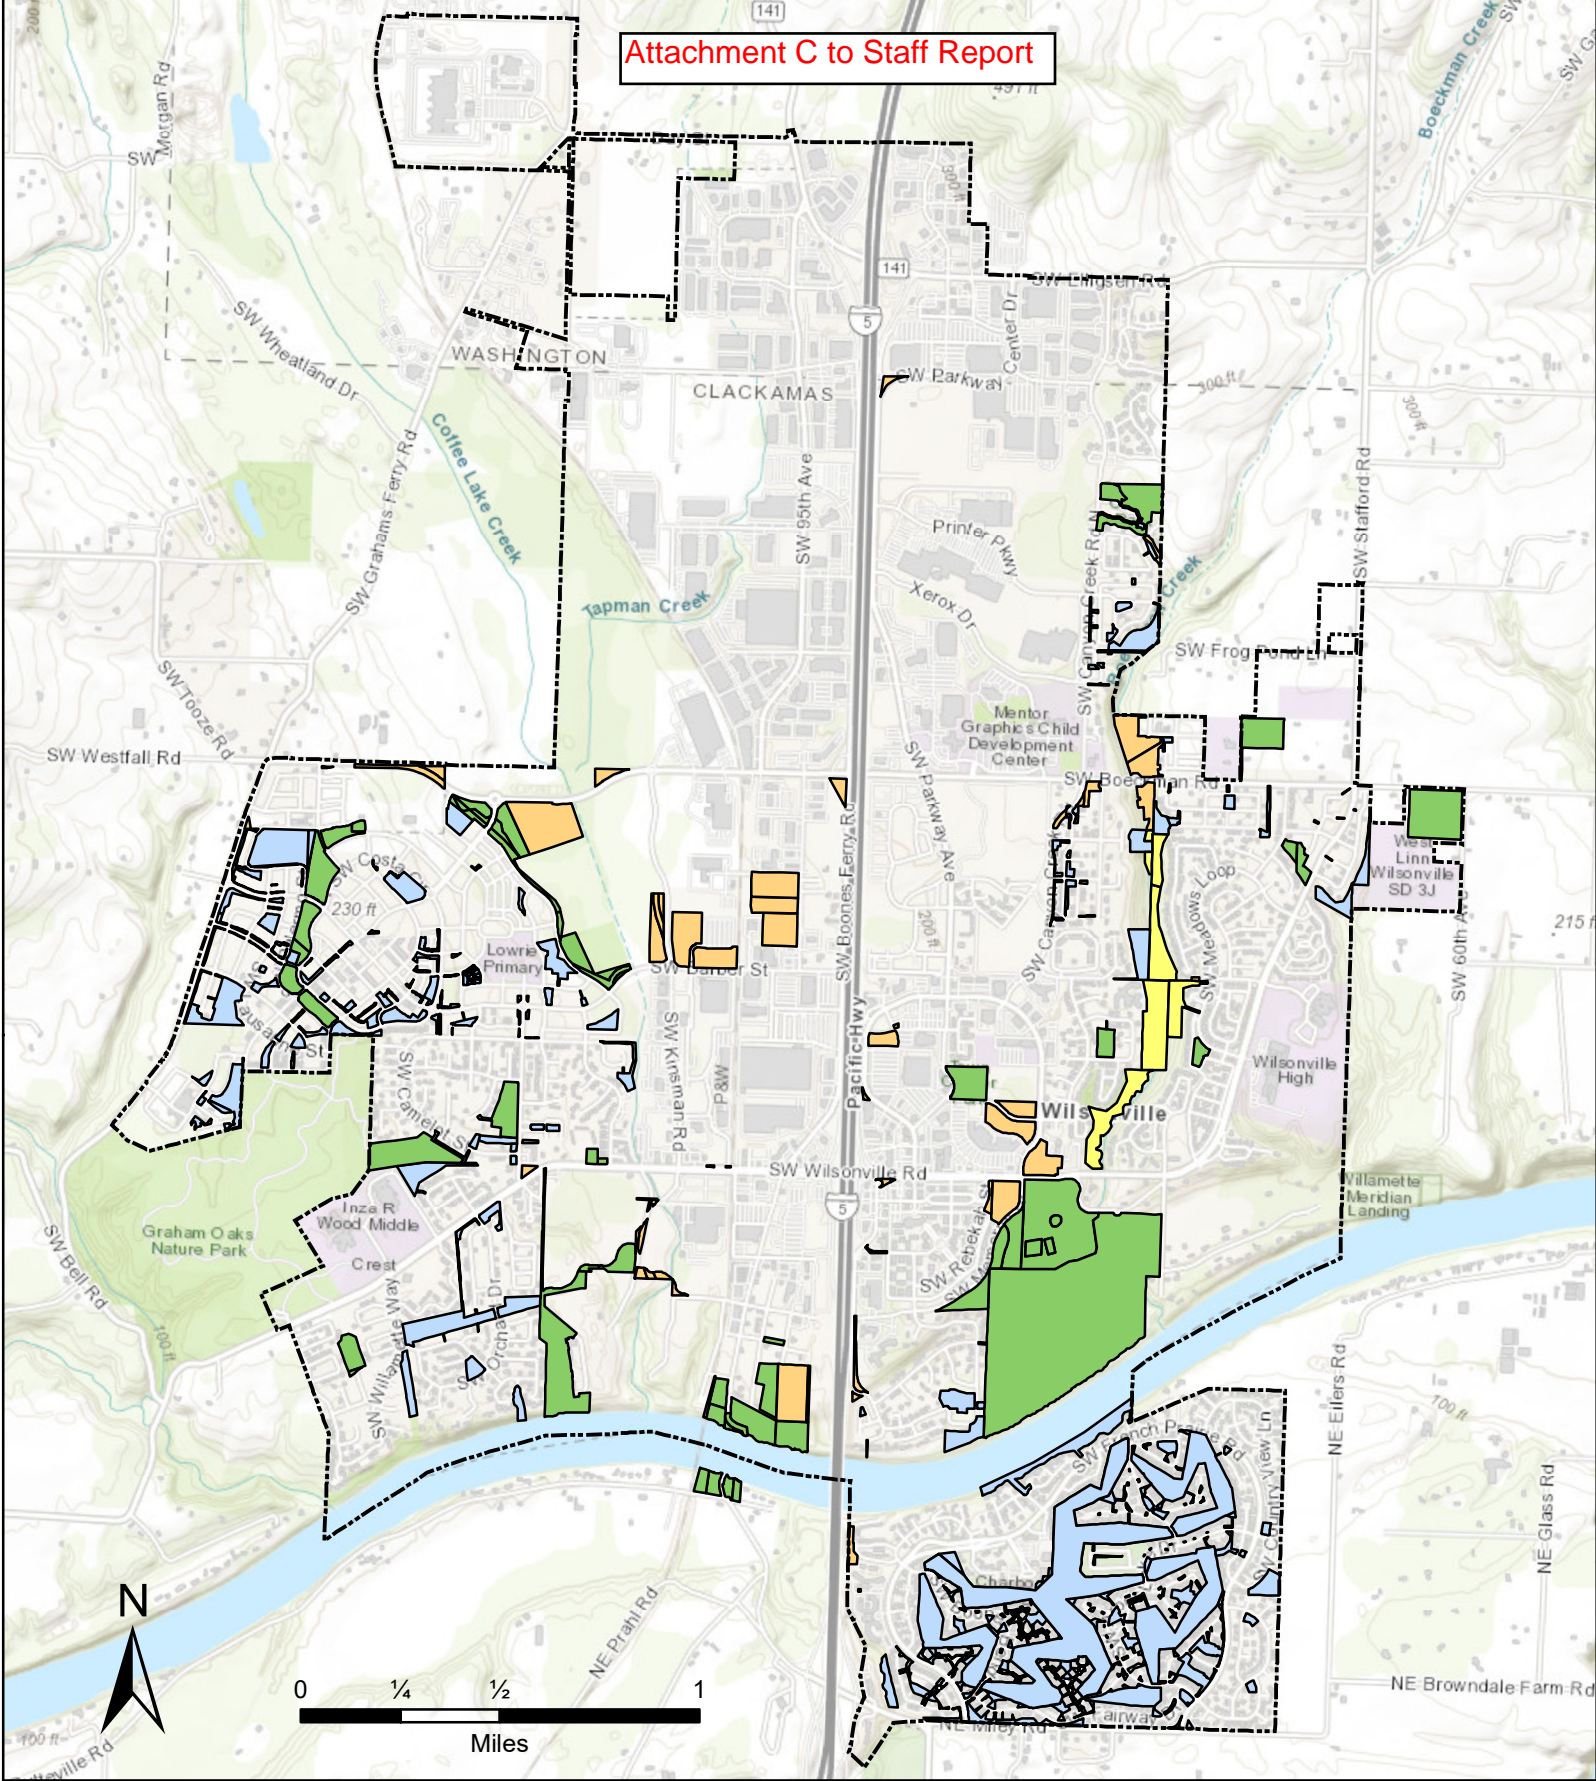

**Attachment C to Staff Report**

**Parks, Greenspaces and City Property**

- |  |                                     |   |                                       |
|--|-------------------------------------|---|---------------------------------------|
|  | City Owned Parks (240 acres)        |  | Other City Owned Property (82 acres)  |
|  | City Owned Natural Areas (28 acres) |  | HOA Parks and Greenspaces (297 acres) |

Attachment C to Staff Report

<b>Current City Of Wilsonville Parks and Green Spaces</b>		
<b>Property Name</b>	<b>Approximate Acres</b>	<b>Current Status</b>
Arrowhead Creek Park	17.7	City Owned
Boeckman Creek Green Space	30.0	City Owned
Boones Ferry Park	12.0	City Owned
Canyon Creek Park	7.9	City Owned
Courtside Park	1.9	City Owned
Engelman Park	0.9	City Owned
Memorial Park	99.7	City Owned
Murase Plaza	26.6	City Owned
Park at Merryfield Park	8.5	City Owned
River Fox Park	2.7	City Owned
Sue Guyton Heritage Tree Grove	0.3	City Owned
Town Center Park	4.9	City Owned
Tranquil Park	4.8	City Owned
Frog Pond Community Park	10.0	City Owned
Boeckman Creek Green Space	30.2	City Owned
Sofia Park	1.9	City Owned
Palermo Park	2.5	City Owned
Hathaway Park	1.3	City Owned
Piccadilly Park	4.2	City Owned
Willow Creek/Landover Parks	6.0	City Owned
BC Corner	1.2	City Owned
Subaru Trail	0.3	City Owned
Brown Road Corner	0.8	City Owned
Memorial to Boones Ferry Trail	0.5	City Owned
Tivoli Park	10.0	City Owned
I-5 Trail	0.5	City Owned
Edelweiss Park	5.1	City Owned
Bridge Landing	1.0	City Owned
Boeckman Trail @ Morgan Farms	12.7	City Owned
5th to Kinsman Trail	2.0	City Owned
Edelweiss Wooded Area	8.1	May 2023 Takeover*
Trocadero Park	2.5	May 2023 Takeover*
Cavallo Park	5.0	2028 Takeover*
Oulanka	2.6	2028 Takeover*
Frog Pond West Trail Head Park	3	2024 Takeover*
Boeckman Bridge Trail	5	2024 Takeover*
Planned Frog Pond Neighborhood Park	2.8	2024 Takeover*
Frog Pond West Park	2.5	2028 Takeover*
BPA Trail Frog Pond	Unknown	2029 Takeover*