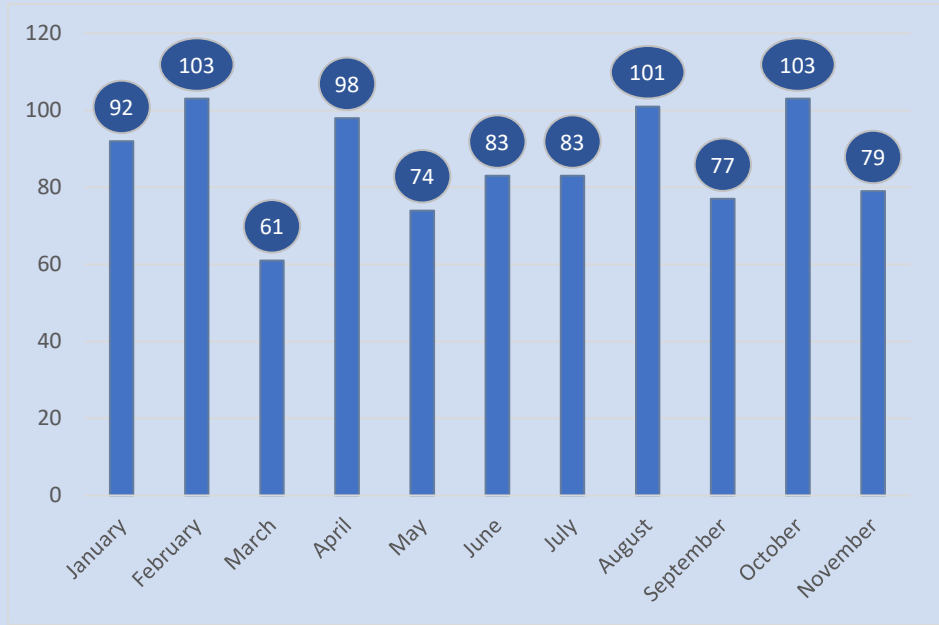

The only damage reported was to Deputy Keirseay's vehicle. Tualatin Police and Oregon State Police assisted Wilsonville Police in the incident.

Property Crimes

558

Society Crimes

210

Person Crimes

186

The Clackamas County Sheriff's Office has reformatted its dashboards and narrowed the information presented to crimes resulting in reports.