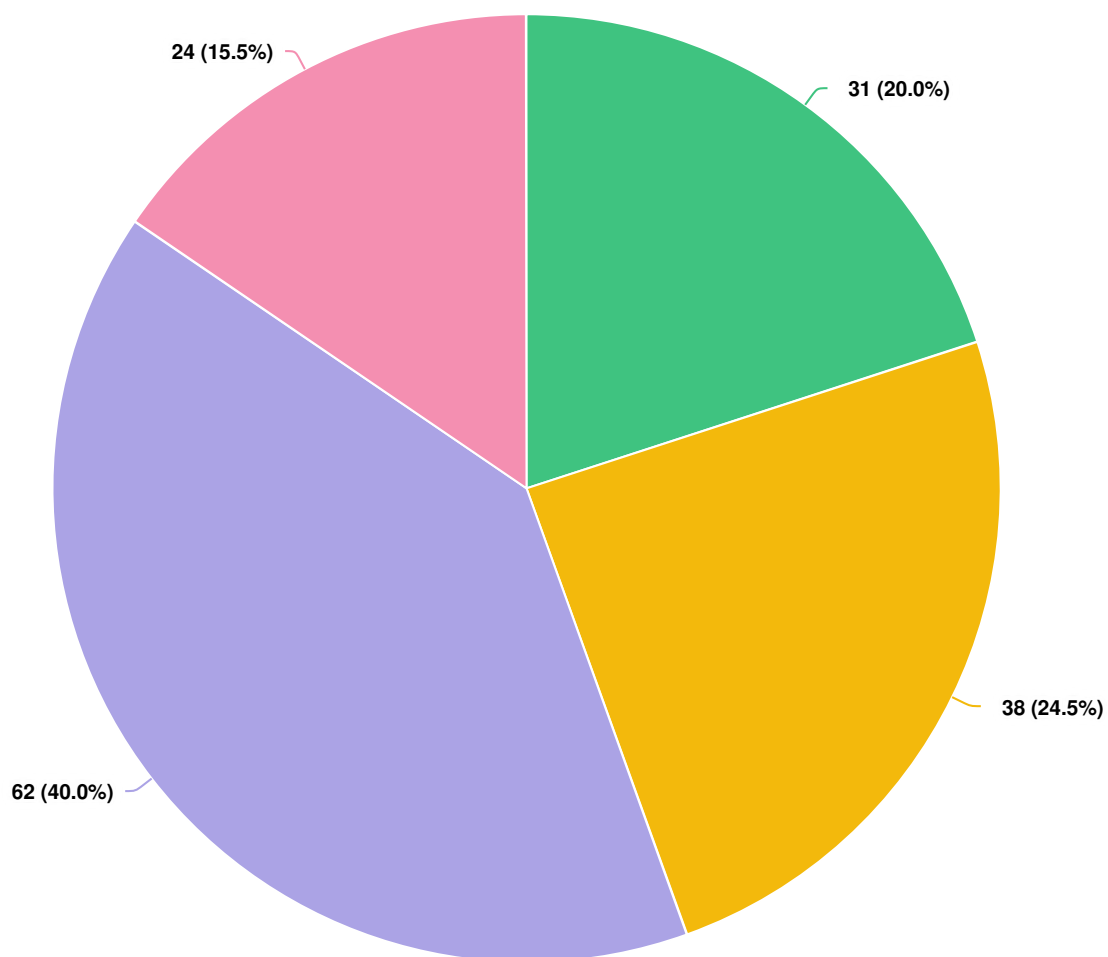

Q7 How many school-aged children live at your residence?

Question options

- None
- One
- Two
- Three or more

Optional question (155 response(s), 1 skipped)
Question type: Radio Button Question