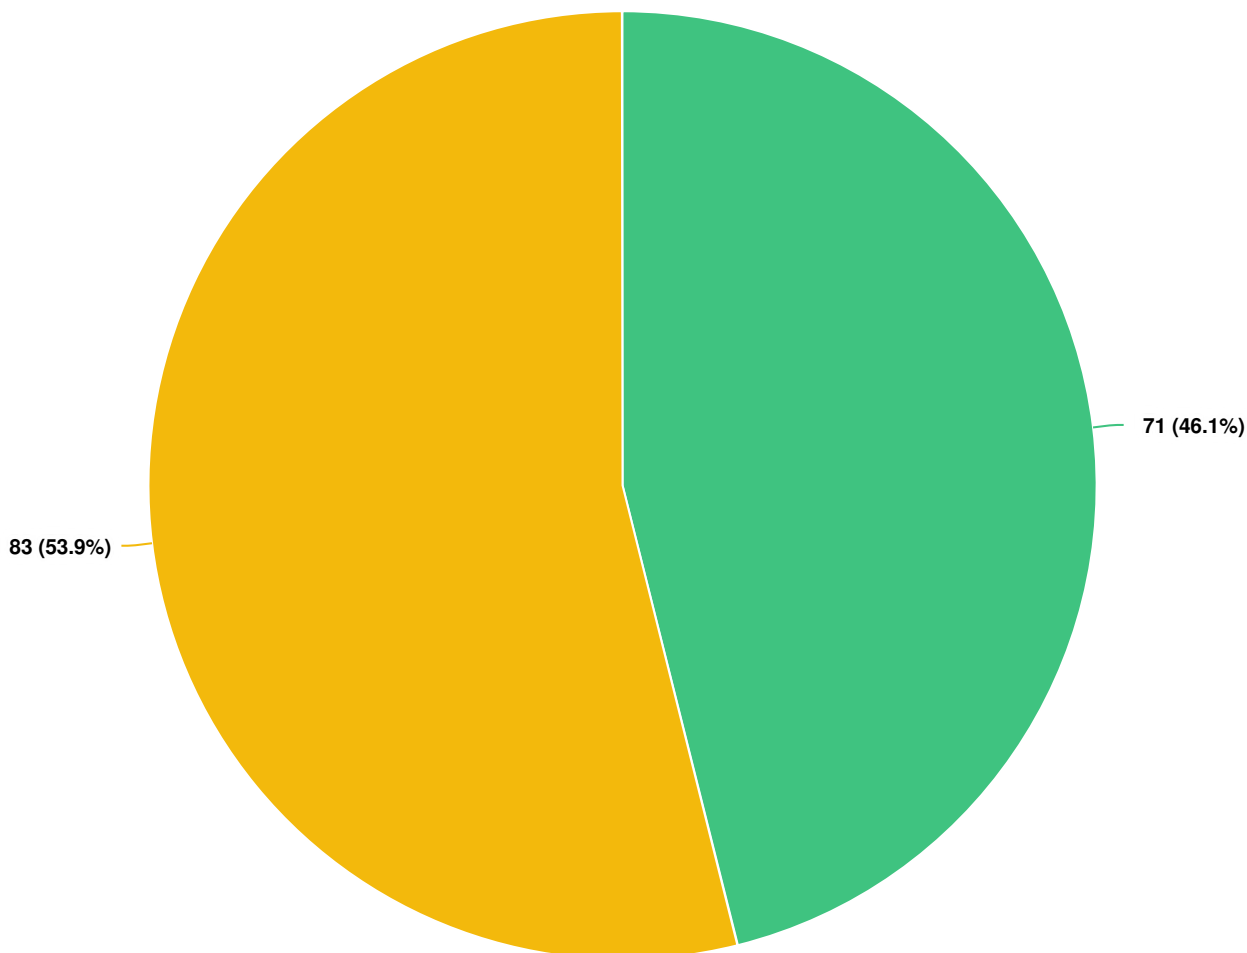

OPTIONS	AVG. RANK
Seabreeze	2.63
Dinosaur 2022	3.23
Garden	3.34
Macaw	3.69
Meadow	3.80
Meadow 2022	4.14

Optional question (156 response(s), 0 skipped)
Question type: Ranking Question

Q2 Which play area designed for ages 5-12 do you prefer?