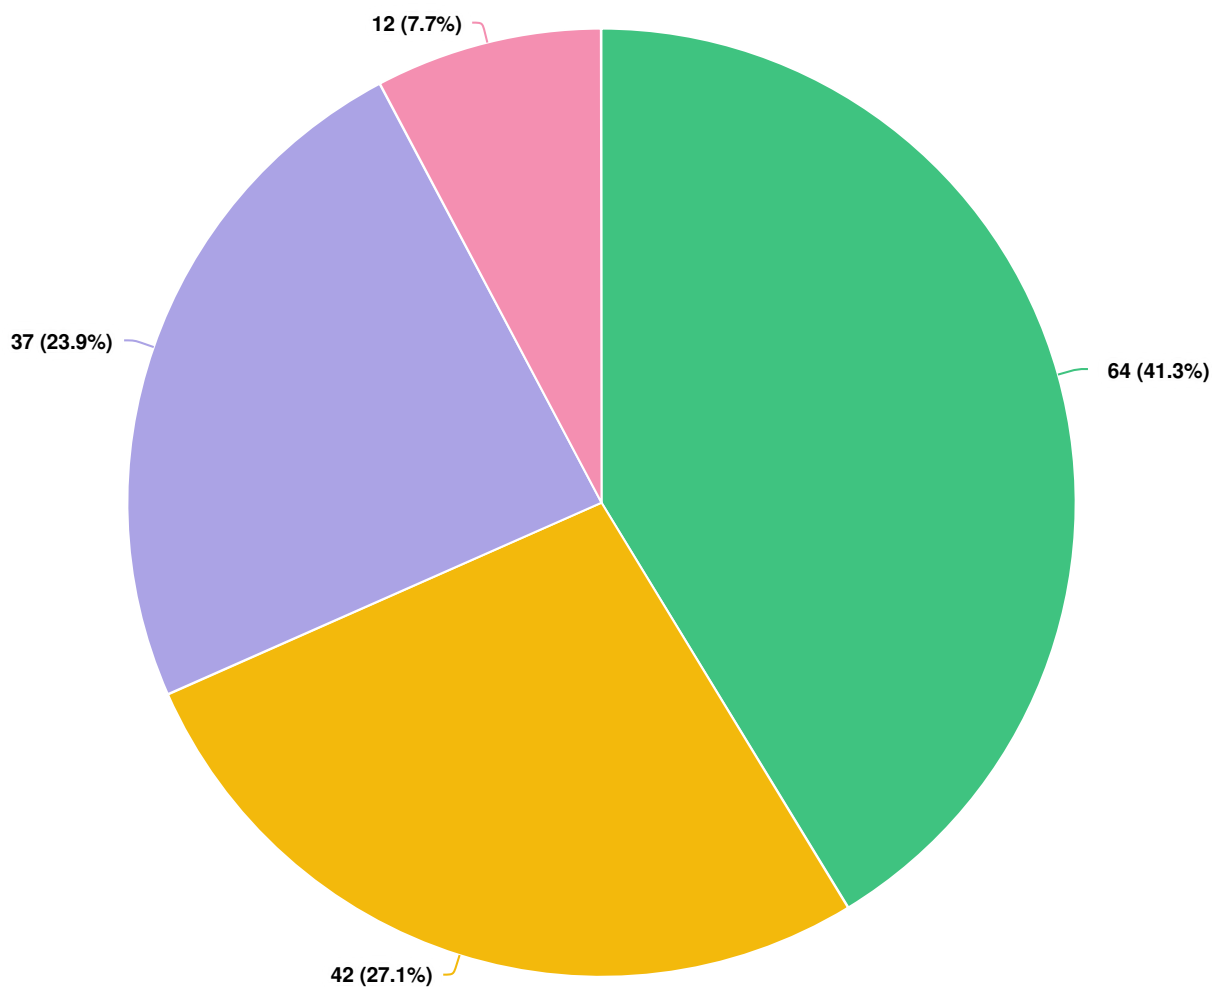

Optional question (154 response(s), 2 skipped)
Question type: Radio Button Question

Q3 Which play area designed for ages 2-5 do you prefer?

Question options

- Formis & Eko Prop: Engaging geometric shapes and climbing paths characterize the Formis™ collection of climbers, which allows children to use their imagination and creativity to traverse laval fields or scale a boulder.
- Eko Ultimate w/ Steppers: A collection of climbers that takes climbers to the top of platforms, promoting balance, creativity and fun.
- Traditional: Climbing and sliding are the basic fundamentals provide fun for everyone, encouraging collaboration and muscle strength, and allowing for a range of activities for different levels!

Optional question (156 response(s), 0 skipped)
Question type: Radio Button Question

Q4 Which spinner do you prefer?

Question options

- Volta Spinner: an inclusive design allows for multiple children to sit or lay on the spinner together.
- Spinetic Spinner: is a multi-user spinner that offers children the opportunity for up to 8 kids to work together toward a common goal
- Inclusive Orbit: flush to unitary surface for ease of access for all users, especially those with mobility devices.
- Kidforce Spinner: The KidForce Spinner provides an exciting motion element on any playground. Using their own weight and momentum, children can spin these unique seats in 360° circle.