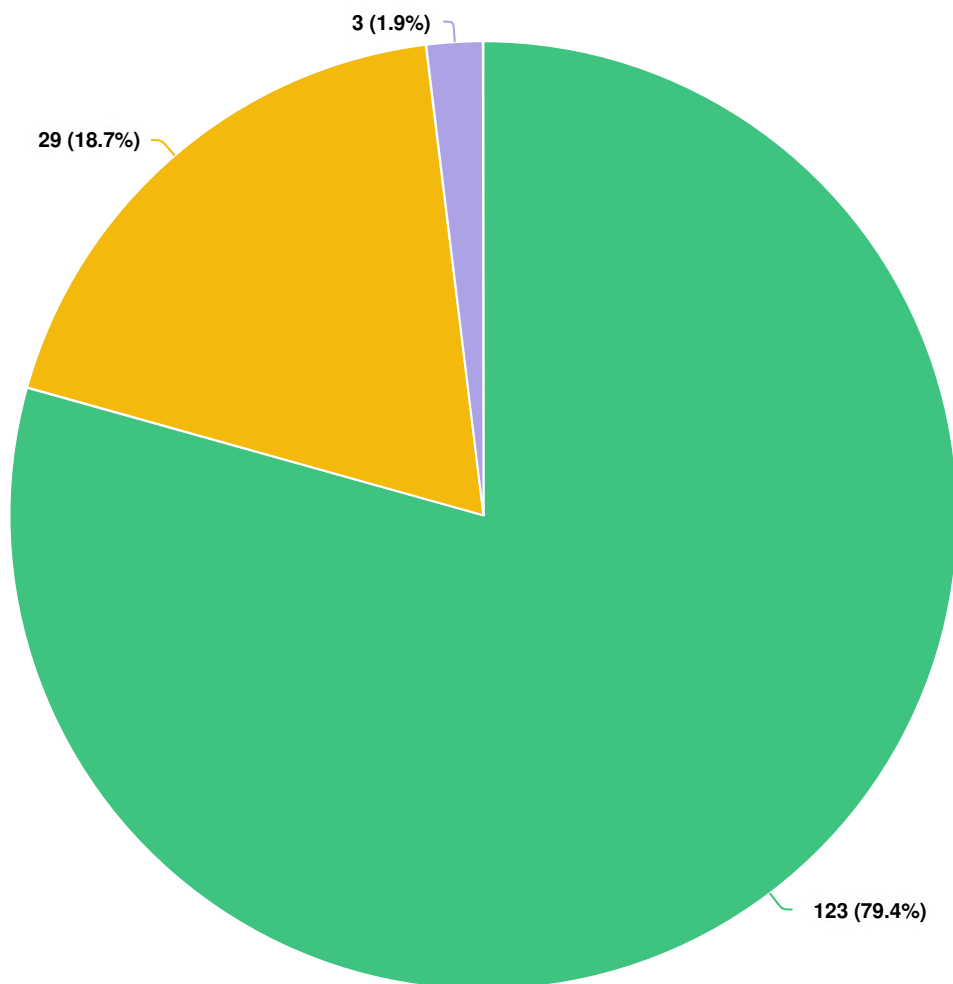

Q6 | Where do you live?

Question options

- In the Villebois neighborhood
- Elsewhere within Wilsonville/Charbonneau
- Outside of Wilsonville

*Optional question (155 response(s), 1 skipped)
Question type: Radio Button Question*