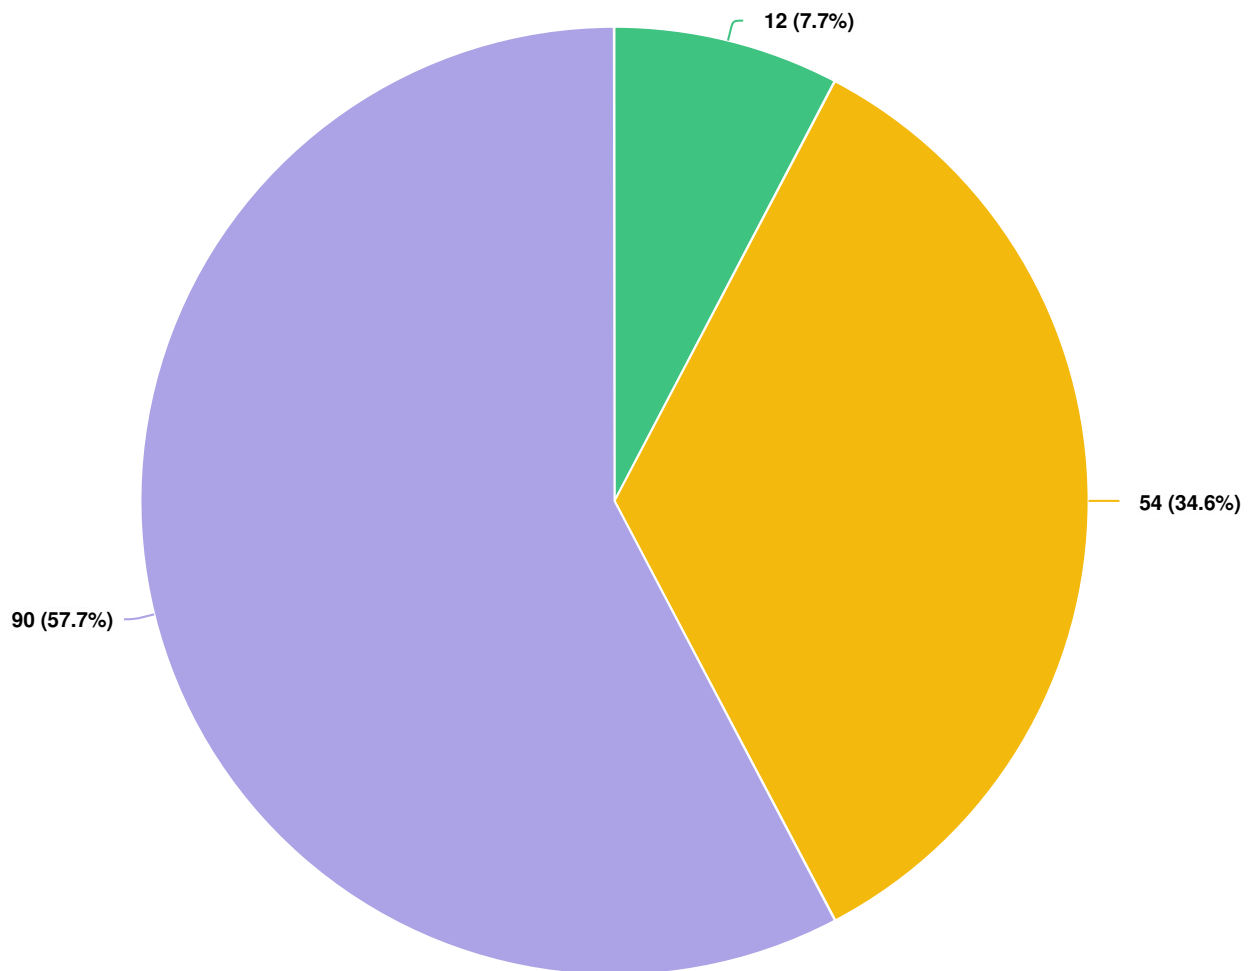

Q3 Which play area designed for ages 2-5 do you prefer?

Question options

- Formis & Eko Prop: Engaging geometric shapes and climbing paths characterize the Formis™ collection of climbers, which allows children to use their imagination and creativity to traverse laval fields or scale a boulder.
- Eko Ultimate w/ Steppers: A collection of climbers that takes climbers to the top of platforms, promoting balance, creativity and fun.
- Traditional: Climbing and sliding are the basic fundamentals provide fun for everyone, encouraging collaboration and muscle strength, and allowing for a range of activities for different levels!

Optional question (156 response(s), 0 skipped)
Question type: Radio Button Question