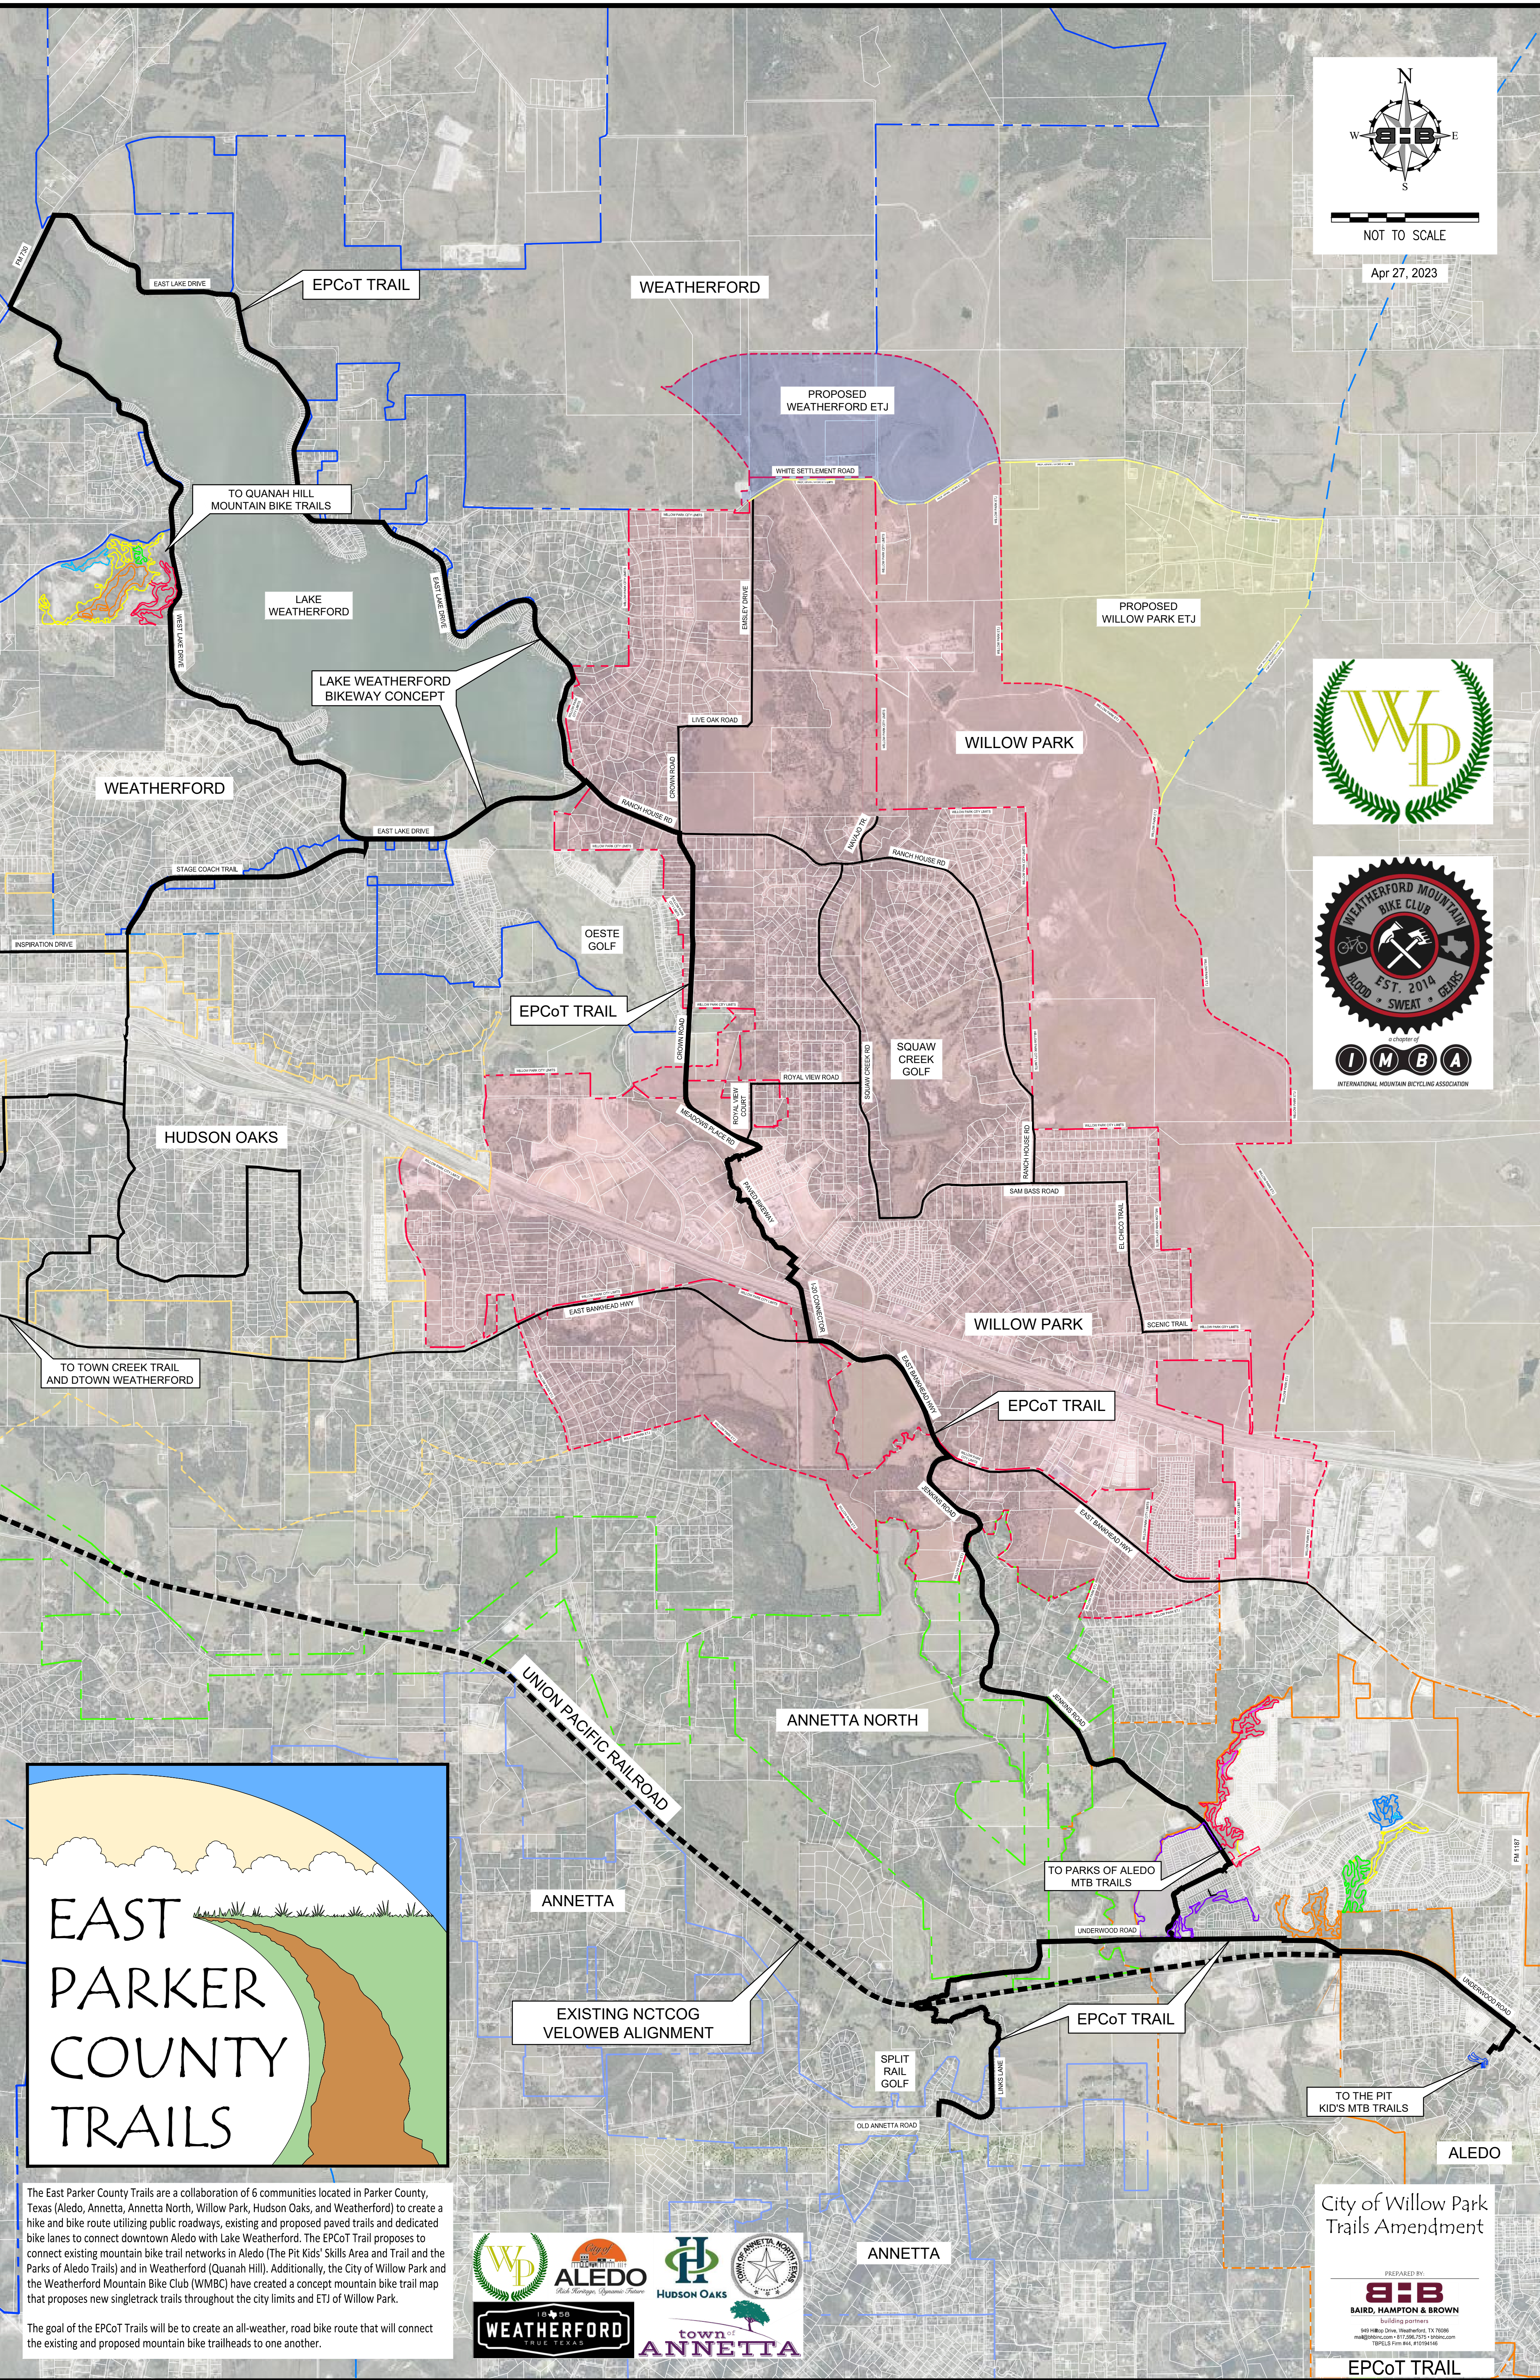

NOT TO SCALE

Apr 27, 2023

The East Parker County Trails are a collaboration of 6 communities located in Parker County, Texas (Aledo, Annetta, Annetta North, Willow Park, Hudson Oaks, and Weatherford) to create a hike and bike route utilizing public roadways, existing and proposed paved trails and dedicated bike lanes to connect downtown Aledo with Lake Weatherford. The EPCoT Trail proposes to connect existing mountain bike trail networks in Aledo (The Pit Kids' Skills Area and Trail and the Parks of Aledo Trails) and in Weatherford (Quanah Hill). Additionally, the City of Willow Park and the Weatherford Mountain Bike Club (WMBC) have created a concept mountain bike trail map that proposes new singletrack trails throughout the city limits and ETJ of Willow Park.

The goal of the EPCoT Trails will be to create an all-weather, road bike route that will connect the existing and proposed mountain bike trailheads to one another.

City of Willow Park
Trails Amendment

EPCoT TRAIL