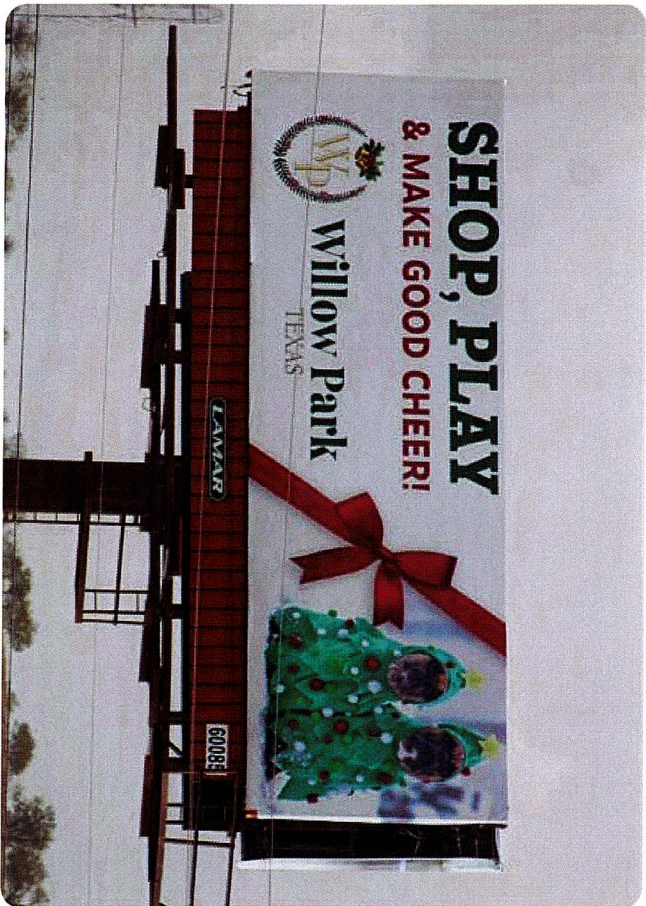

Total Weekly Impressions: 502,653

PANEL #60084

📍 I-20 E/O RANCH HOUSE, N/S

Location #1

ADVERTISING STRENGTHS: Located on I-20 between Weatherford and Fort Worth, this billboard targets drivers heading west toward Weatherford and Abilene. It reaches commuters from Weatherford and transient traffic traveling from as far west as El Paso. I-20 runs through the DFW Metroplex, connecting major cities like Abilene, Tyler, and Shreveport, offering prime exposure to regional and long-distance travelers.

WEEKLY IMPRESSIONS: 291,058*

MEDIA TYPE/STYLE: Permanent Bulletin - PanelFree

LAT/LONG: 32.73391 / -97.62808

MARKET: PARKER COUNTY

GEOPATH ID: 392620

PANEL SIZE: 12' 0" x 40' 0" [View Spec Sheet](#)

FACING/READ: East / Right

ILLUMINATED: YES

SHIPPING ADDRESS: 625-109th Street Arlington, TX 76011

PANEL #60085

📍 I-20 E/O RANCH HOUSE, N/S

Location #2

ADVERTISING STRENGTHS: Located on I-20 between Weatherford and Fort Worth, this billboard targets drivers heading east toward Fort Worth and Dallas. It reaches commuters from Weatherford and transient traffic from as far west as El Paso. I-20 is a key route through the DFW Metroplex, connecting major cities like Abilene, Tyler, and Shreveport, offering prime visibility to both local and regional travelers.

WEEKLY IMPRESSIONS: 211,595*

MEDIA TYPE/STYLE: Permanent Bulletin - PanelFree

LAT/LONG: 32.73391 / -97.62808

MARKET: PARKER COUNTY

GEOPATH ID: 392621

PANEL SIZE: 12' 0" x 40' 0" [View Spec Sheet](#)

FACING/READ: West / Left