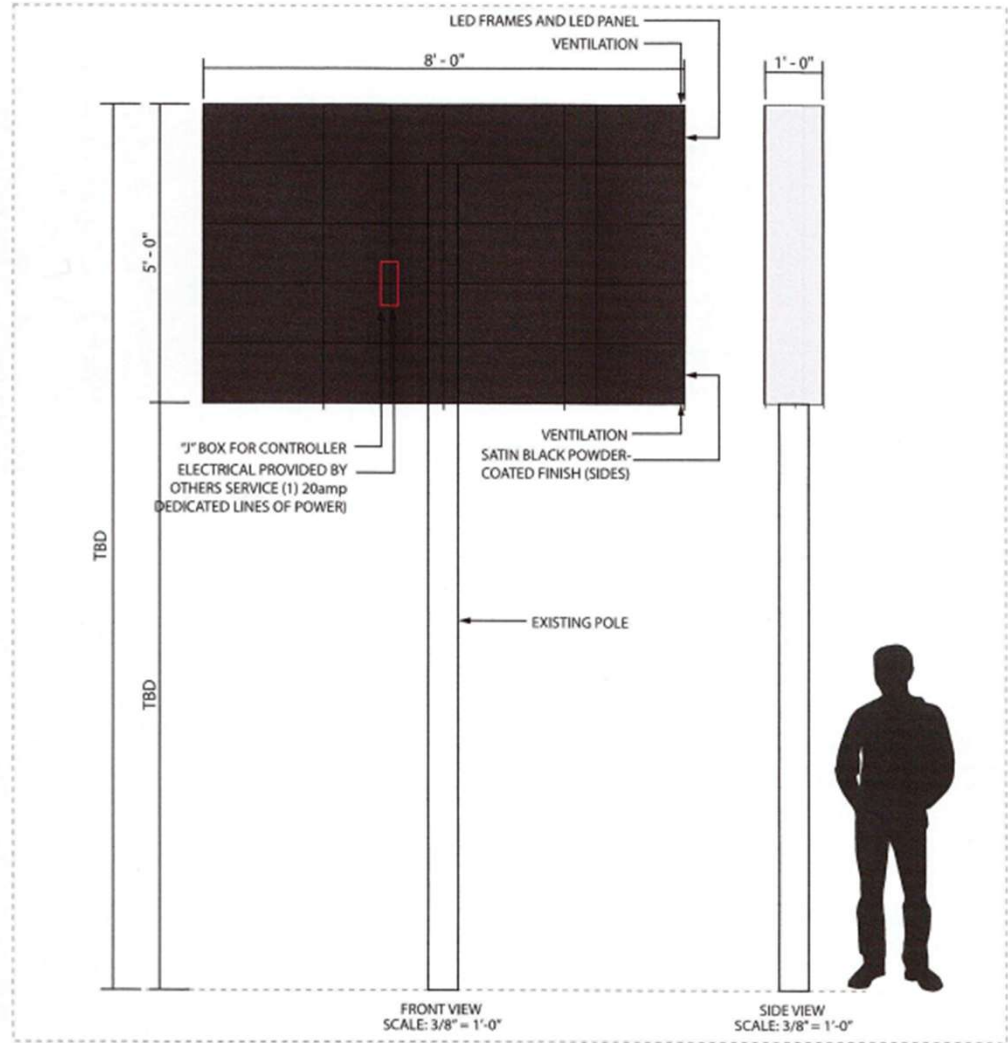

**Parcel Highlights**

Full Address  
**4098 E Interstate 20 Service Rd S,  
Willow Park, TX 76087**

Measurements  
3.33 Acres

Owner  
MULTAN LLC

Zoning type  
Commercial

Sign will be installed here:

EXISTING SITE

PROPOSED DISPLAY

SCOPE OF WORK

RETROFIT-Replace existing sign cabinet with a 5'x8' double-sided 6mm Cirrus EMC.

Your New Cirrus Display

*Thank You!*