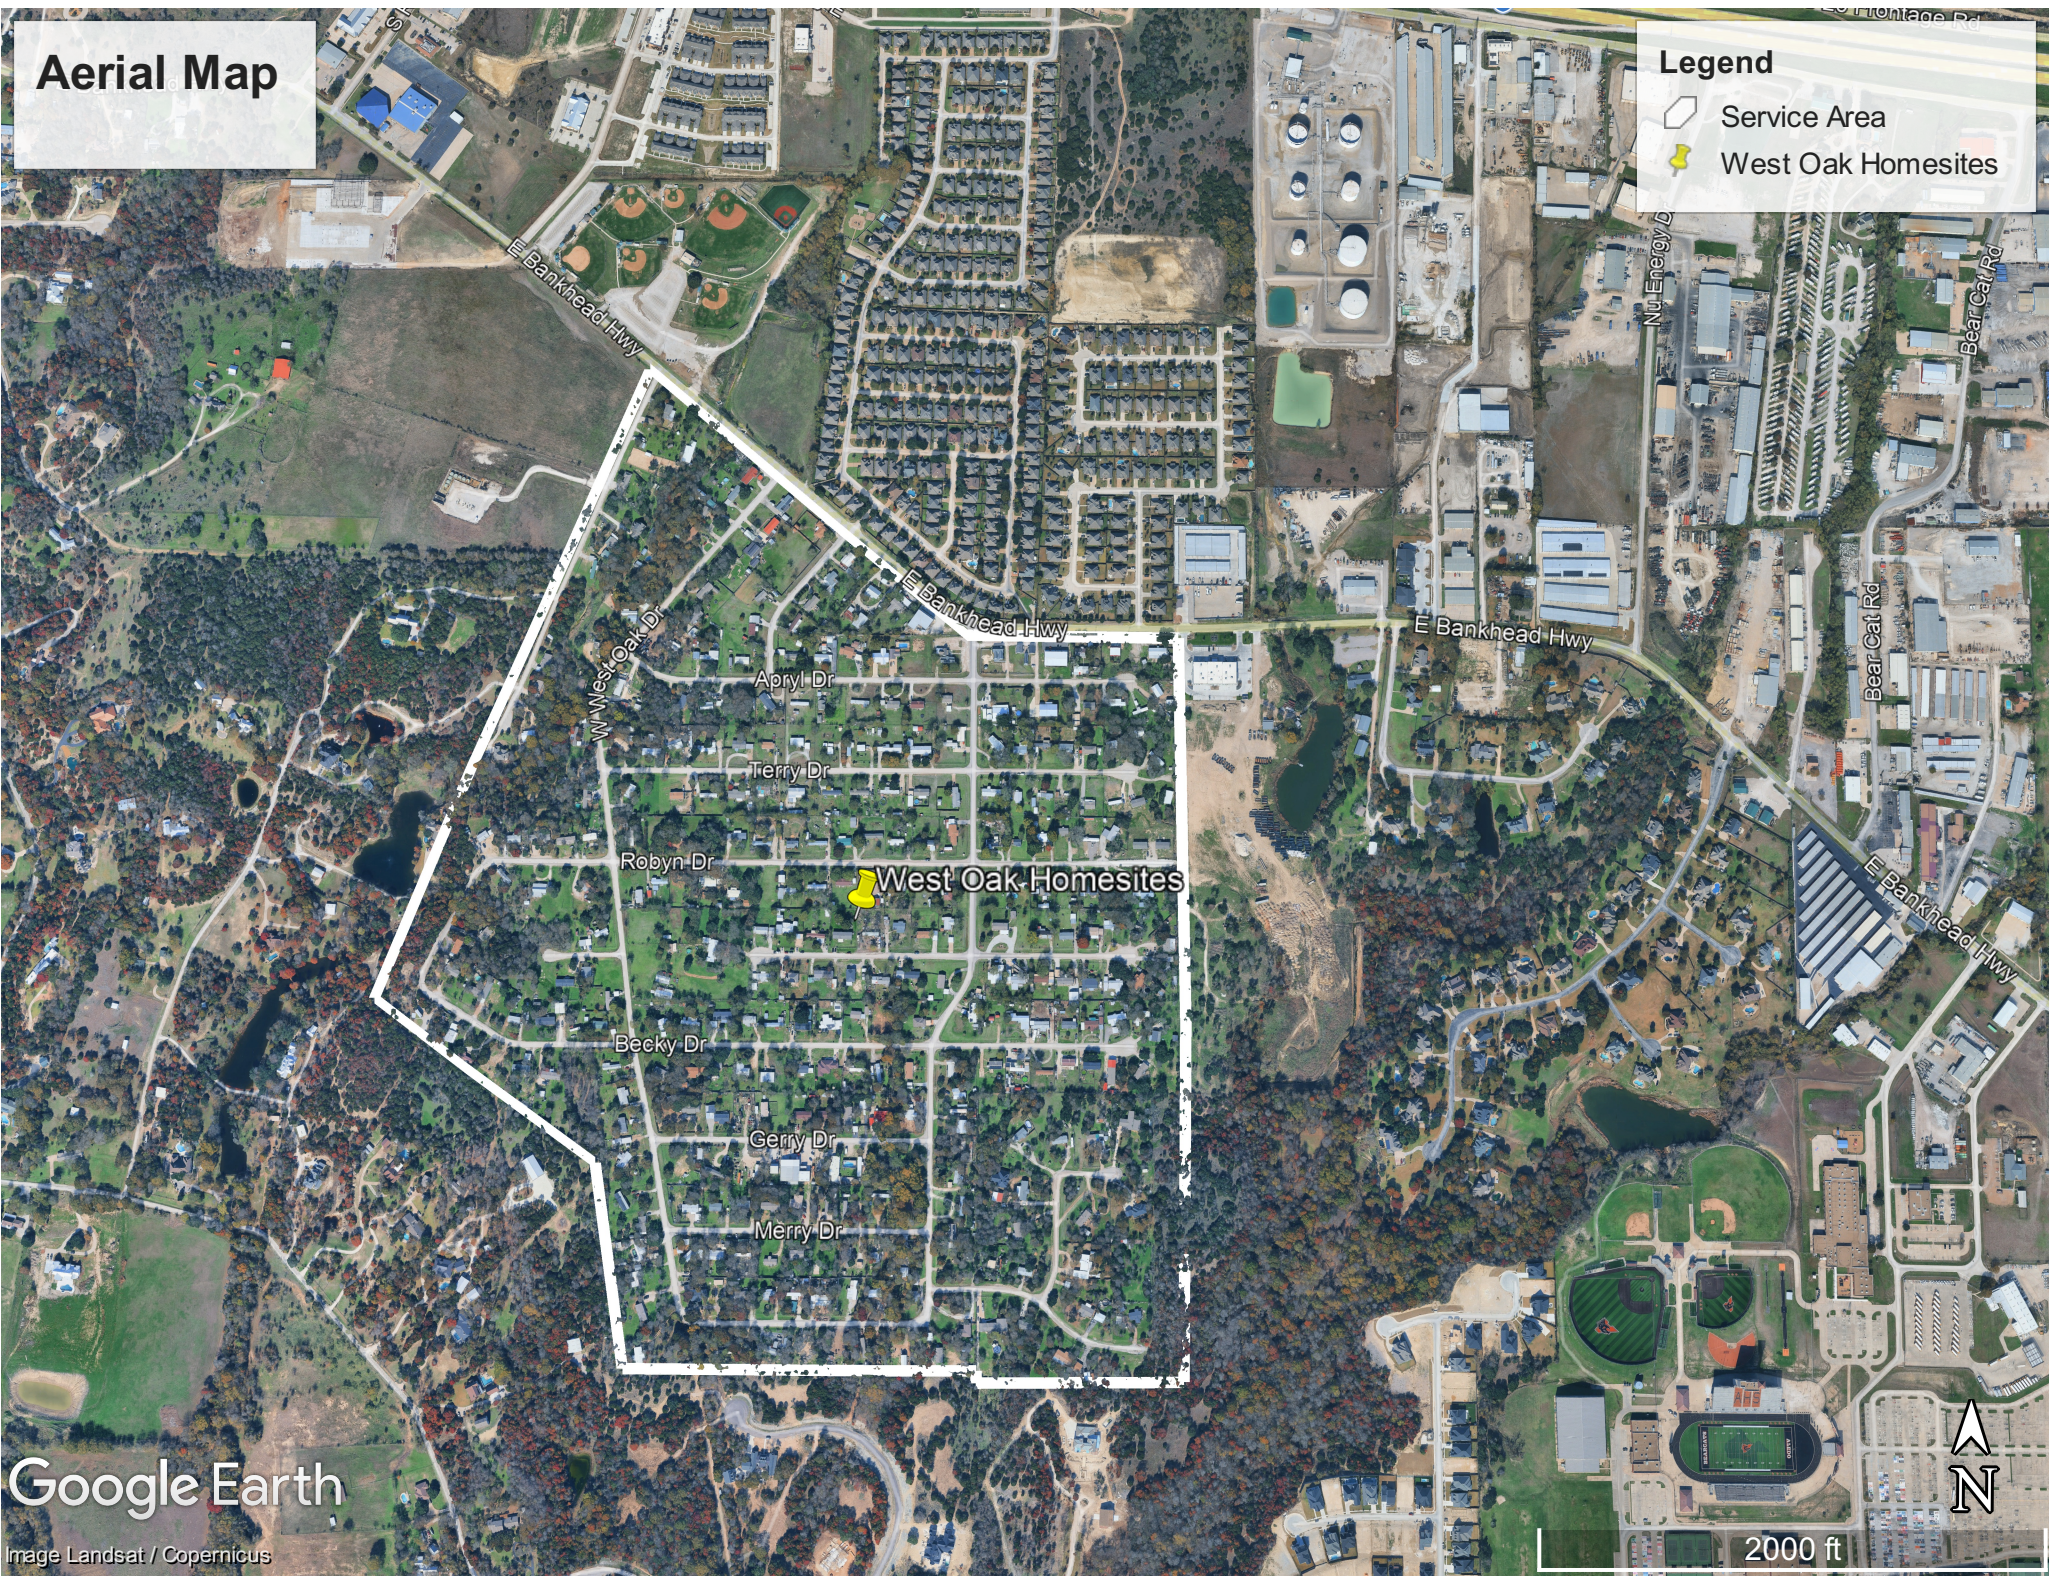

Aerial Map

Legend

-  Service Area
-  West Oak Homesites

Google Earth

Image Landsat / Copernicus

2000 ft