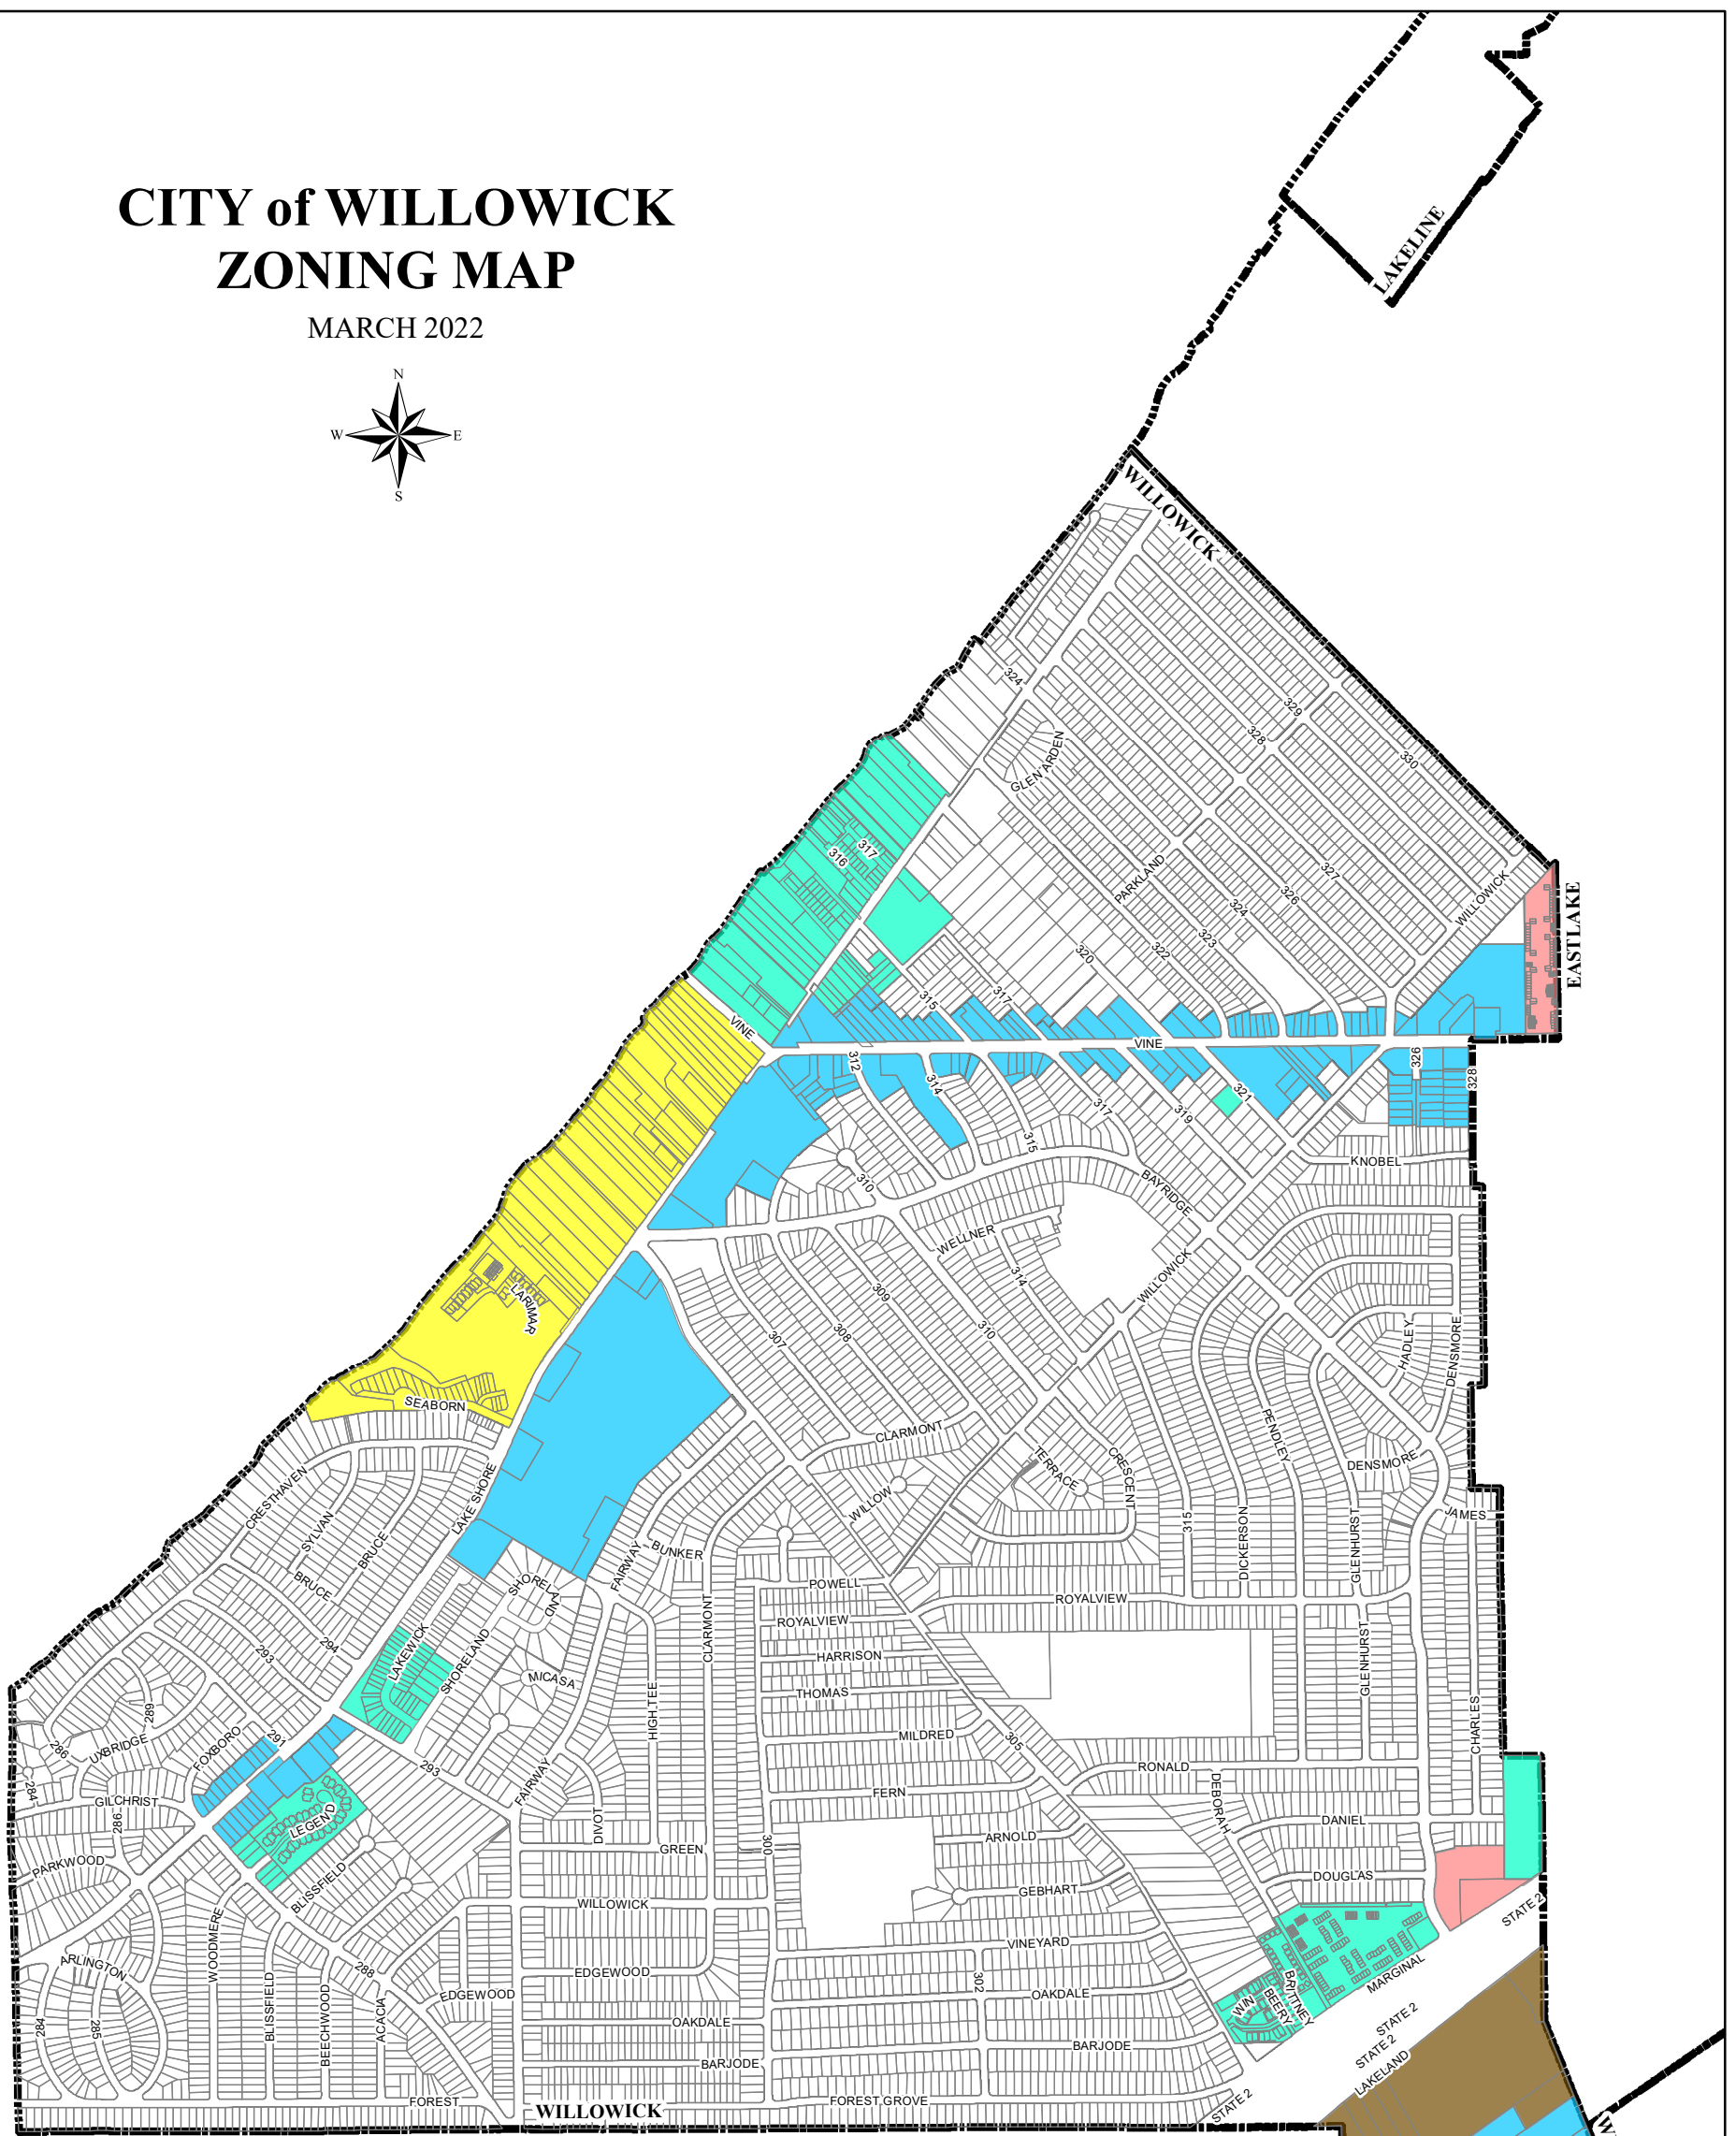

# CITY of WILLOWICK ZONING MAP

MARCH 2022

## LEGEND (Willowick City Code Reference)

- SINGLE FAMILY DISTRICT (SECTION 1137)
- MULTI FAMILY DISTRICT (SECTION 1139)
- MULTI USE DISTRICT (SECTION 1141)
- APARTMENT DISTRICT (SECTION 1143)
- RETAIL DISTRICT (SECTION 1145)
- INDUSTRIAL DISTRICT (SECTION 1147)