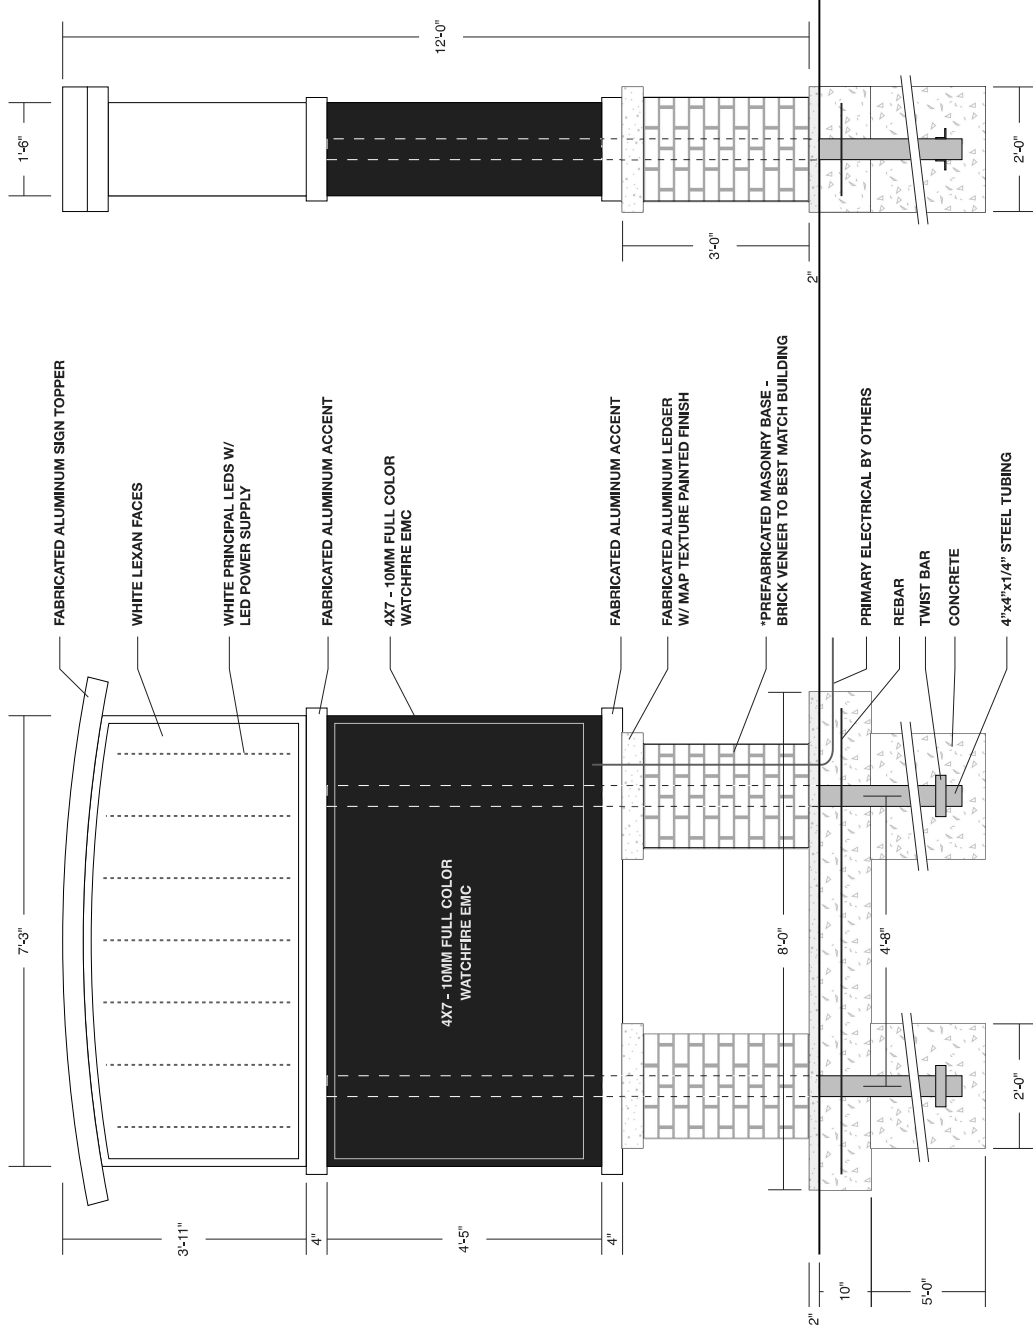

MONUMENT SIGN

Client:	ST PATRICK'S CATHOLIC CHURCH	Date:	5-30-24	REVISION	△	5-7-24	
Address:	1225 W MAIN ST	Drawing #:	1S(1)	Sheet:	1 of 1	Scale:	1/2"=1'
City, State:	WHITEWATER, WI 53190	Designer:	KD	Quantity:	1	Sign Specifications:	NOTED ABOVE
Sales Rep:	STEPHEN PROCHASKA	Electrical Requirements:	NO ☐ YES ☒ LED ☒ TYPE ☐ TO MATCH BUILDING ☐ TO MATCH 3M GOLD MET. ☐ TO MATCH 3M IVORY TRANS. ☐ TO MATCH 3M DARK GRAY ☐	Paint Colors (A/stock):	Vinyl Film Colors (M/stock):		Client Signature:
		Sign Specifications:	NOTED ABOVE	TO MATCH BUILDING	TO MATCH 3M GOLD MET.	TO MATCH 3M IVORY TRANS.	TO MATCH 3M DARK GRAY
		Quantity:	1	TO MATCH 3M IVORY TRANS.	TO MATCH CONCRETE	NOTICE: Michael's Signs, Inc. does NOT provide primary electrical to sign location - RESPONSIBILITY OF OTHERS	
		Designer:	KD	TO MATCH CONCRETE	The ideas and designs contained in this original and unpublished drawing are the sole property of Michael's Signs, Inc. and MAY NOT BE USED OR REPRODUCED in whole or in part without written permission.		Date

Michael's Signs
"We Project Your Image"
PH: (262) 554-6066
TOLL FREE: (800) 554-8310