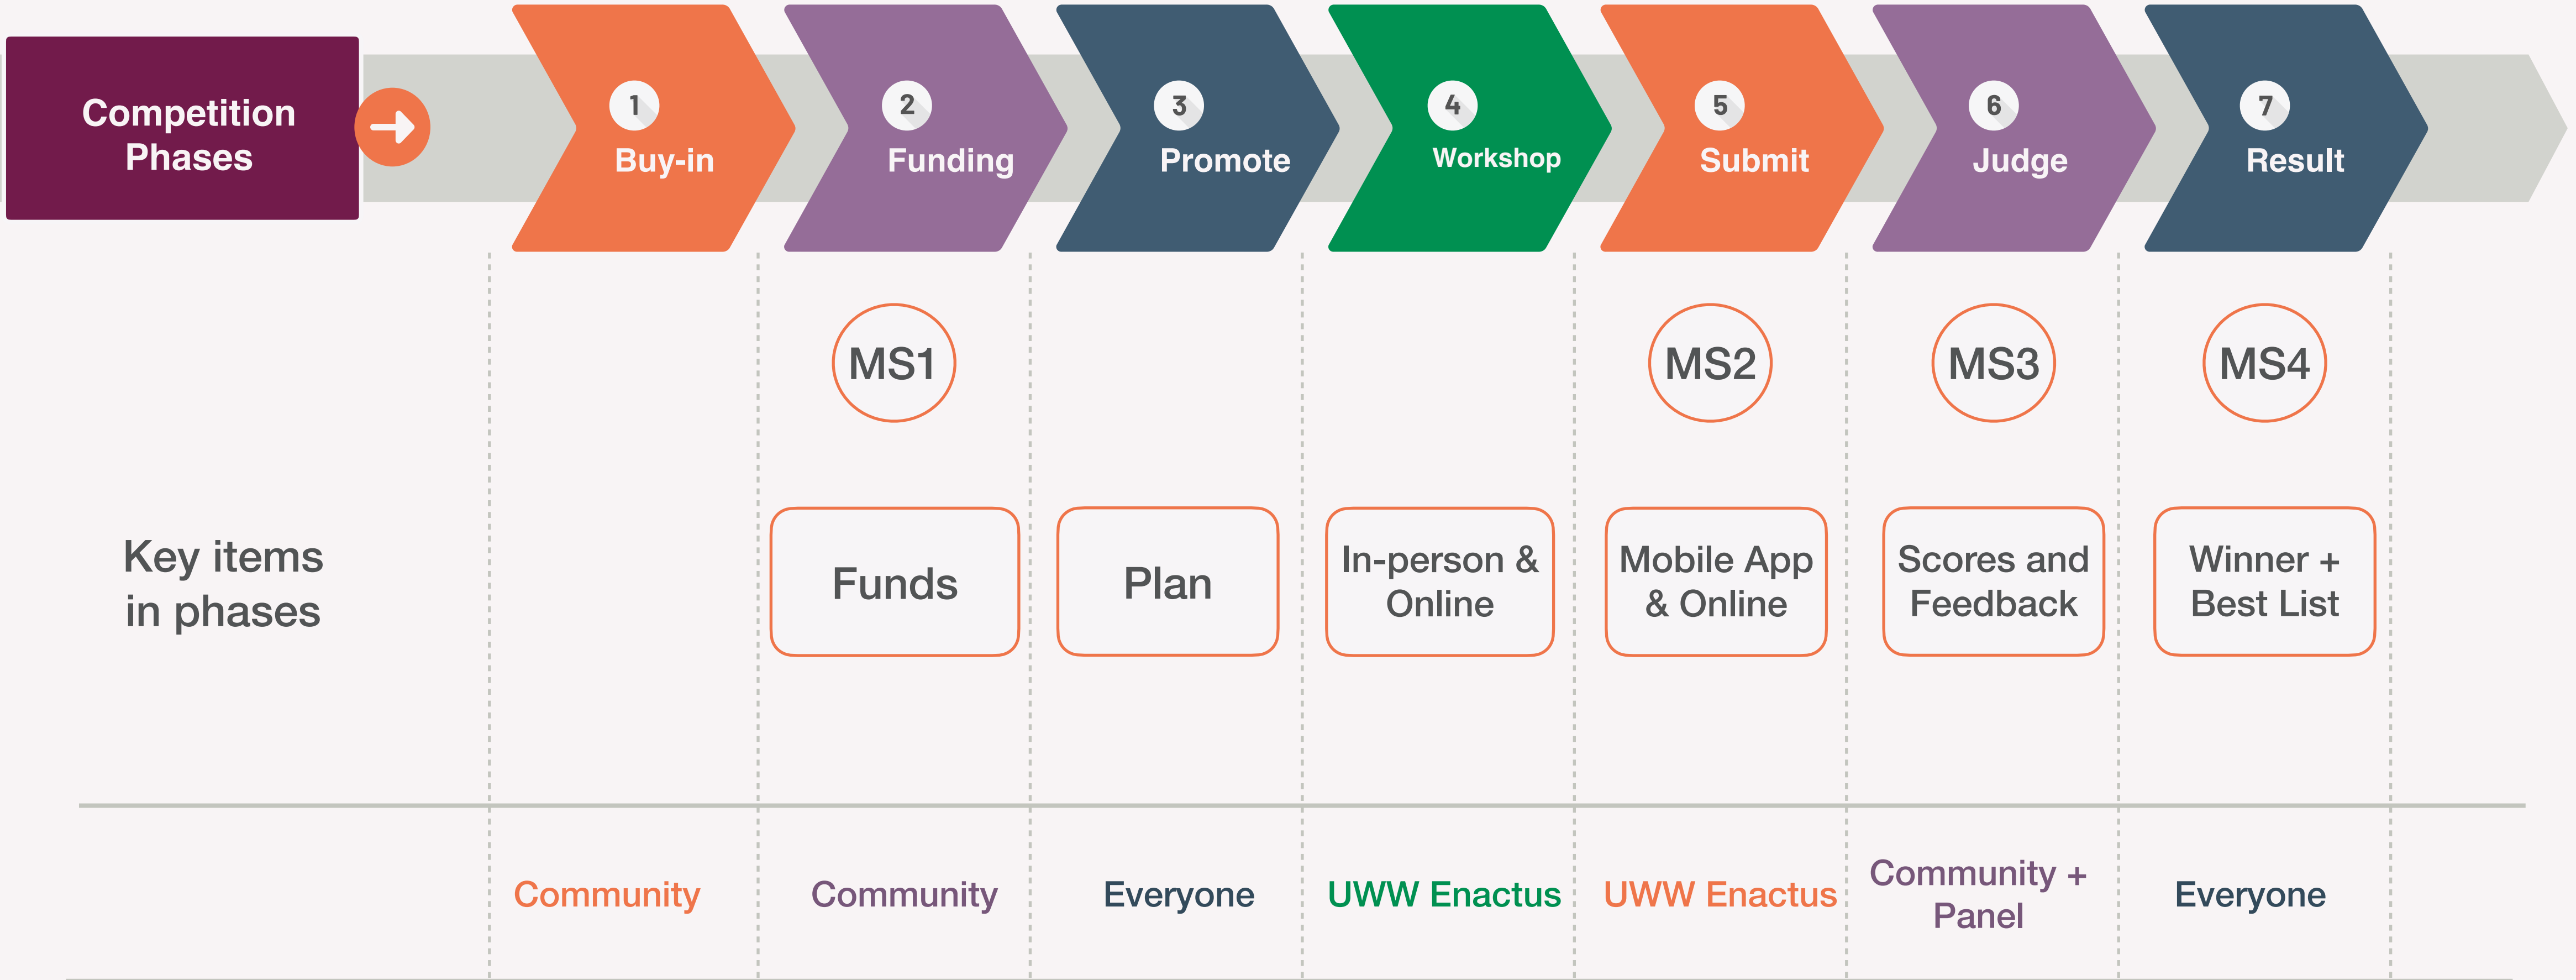

# City Pitch Competition Timeline

MS = Milestone

# City Pitch Competition Timeline (Proposed)