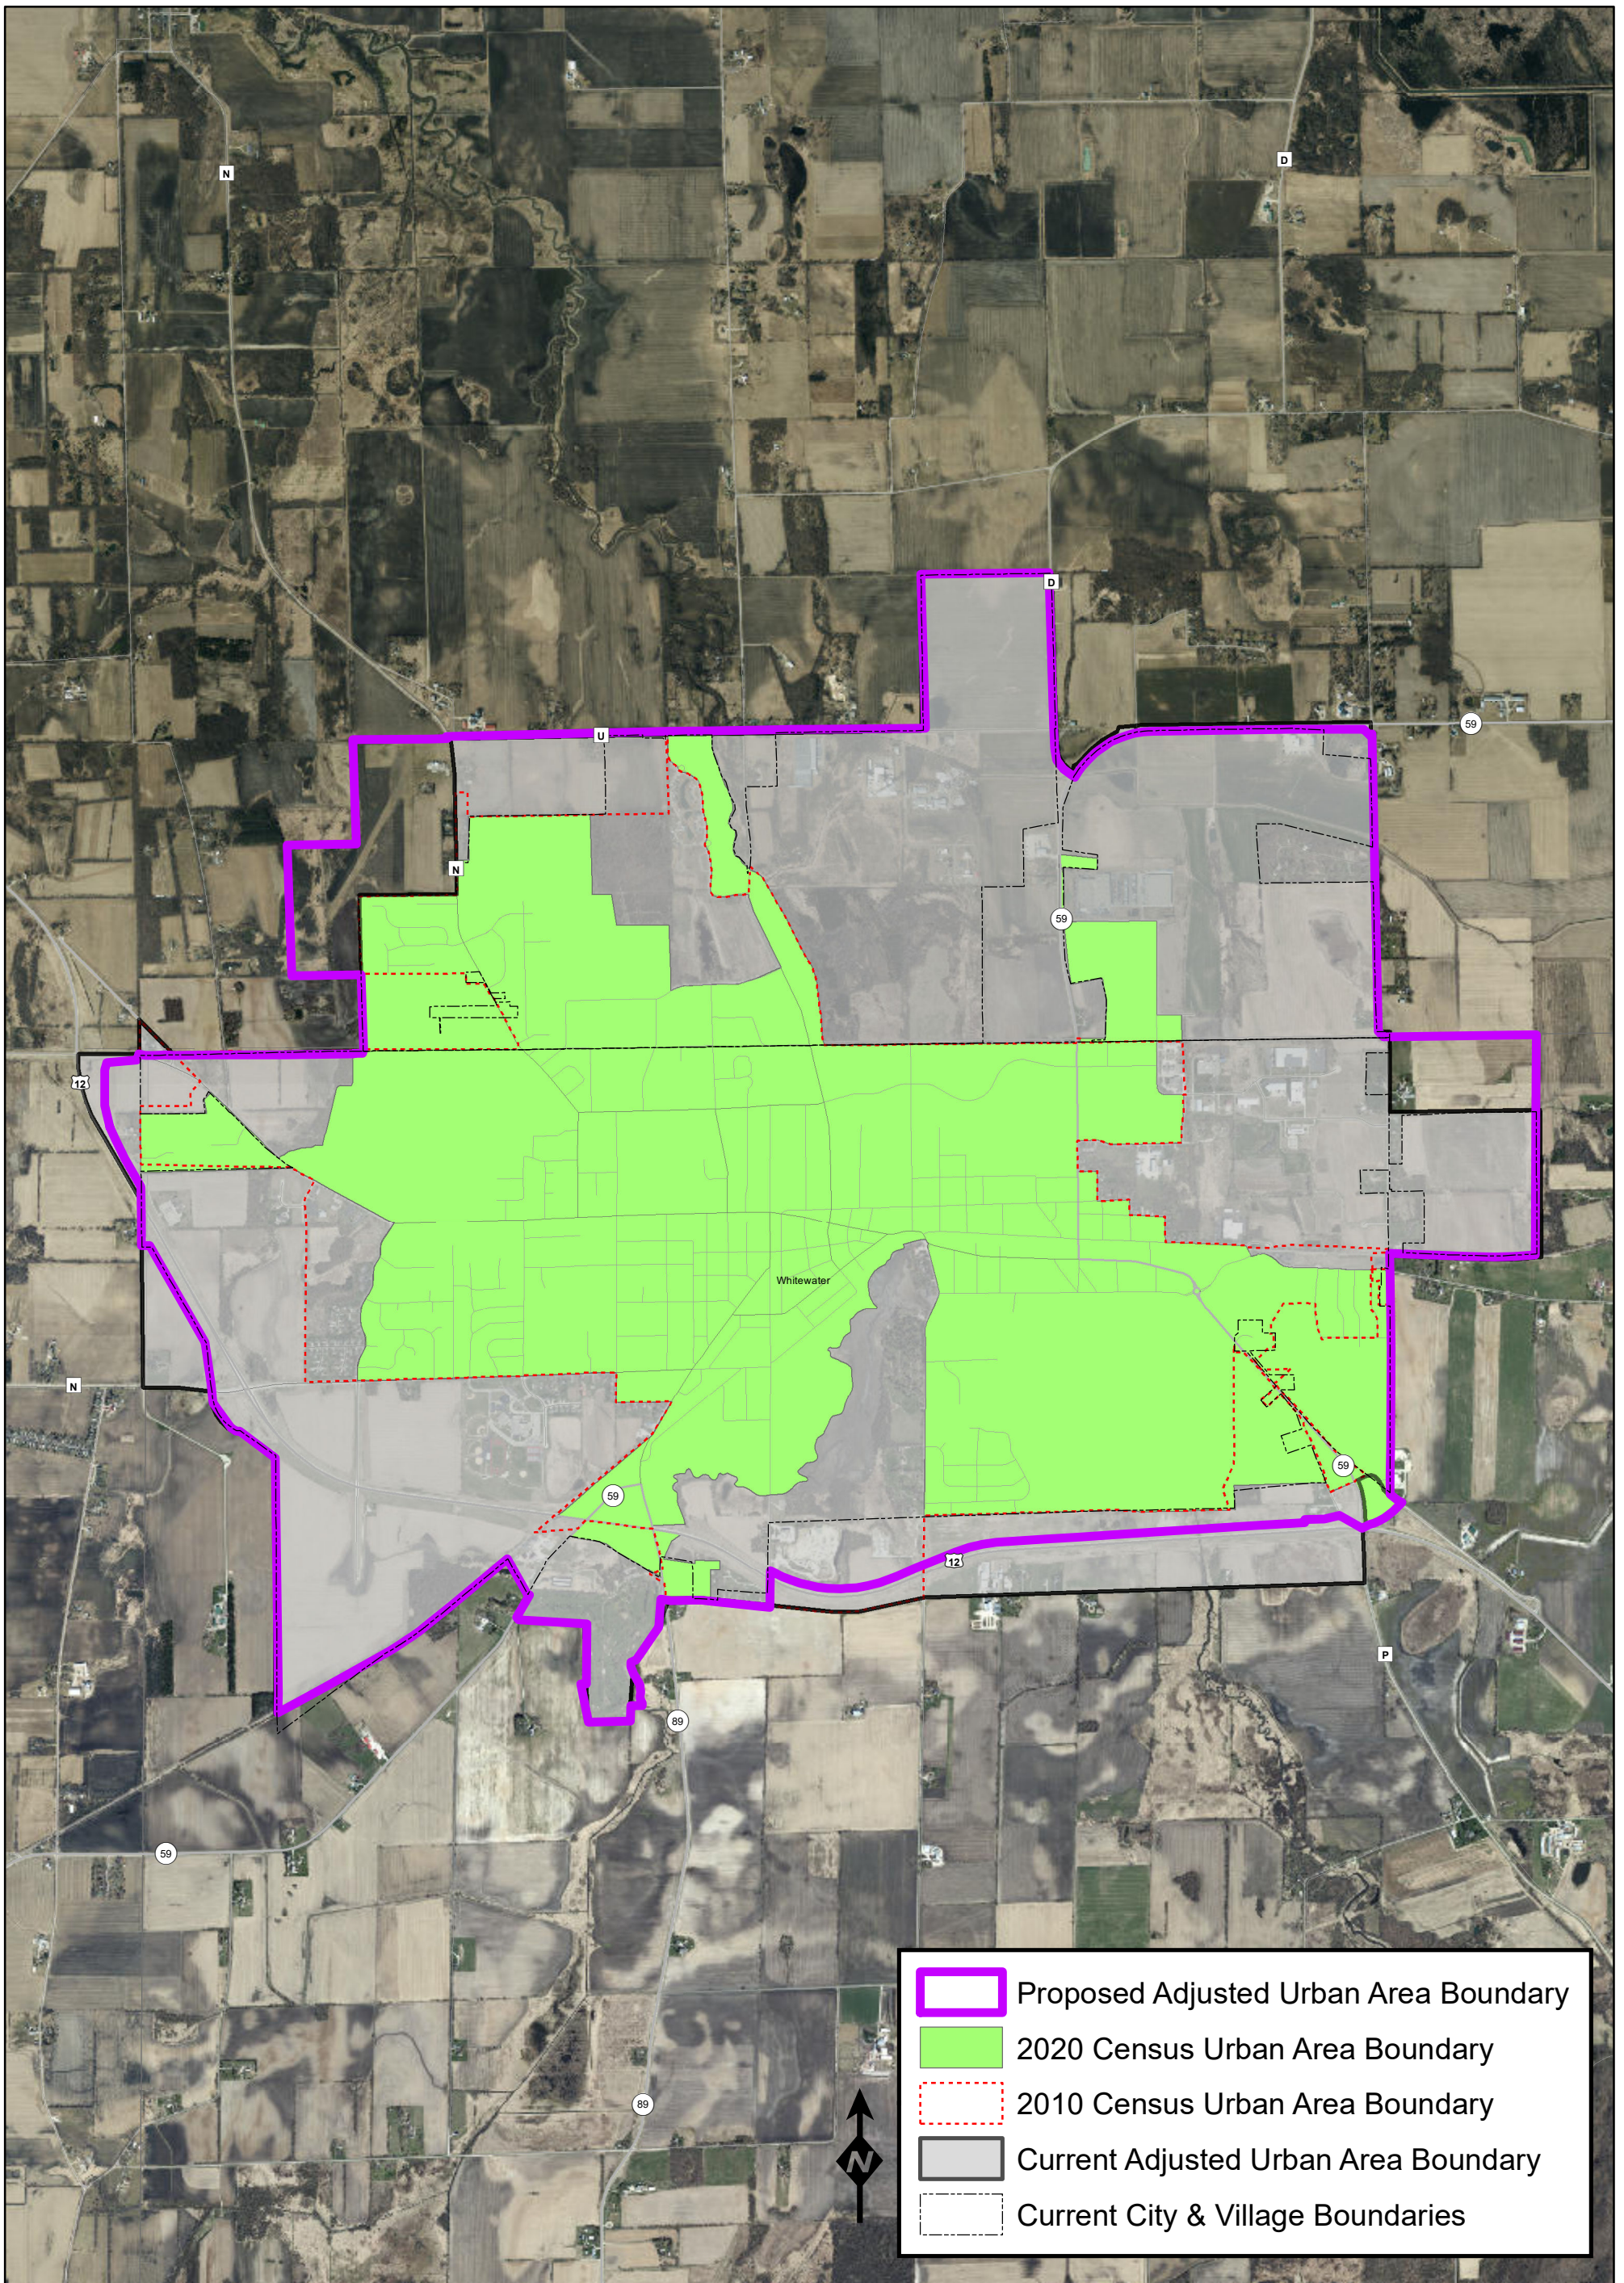

# Whitewater Urban Area

(Adjusted Urban Area Boundary)

**DRAFT**

-  Proposed Adjusted Urban Area Boundary
-  2020 Census Urban Area Boundary
-  2010 Census Urban Area Boundary
-  Current Adjusted Urban Area Boundary
-  Current City & Village Boundaries

0 0.25 0.5 1 1.5 2 Miles

Population (2020): 14,544  
Housing Units: 5,300  
Map Date: 04/03/2024