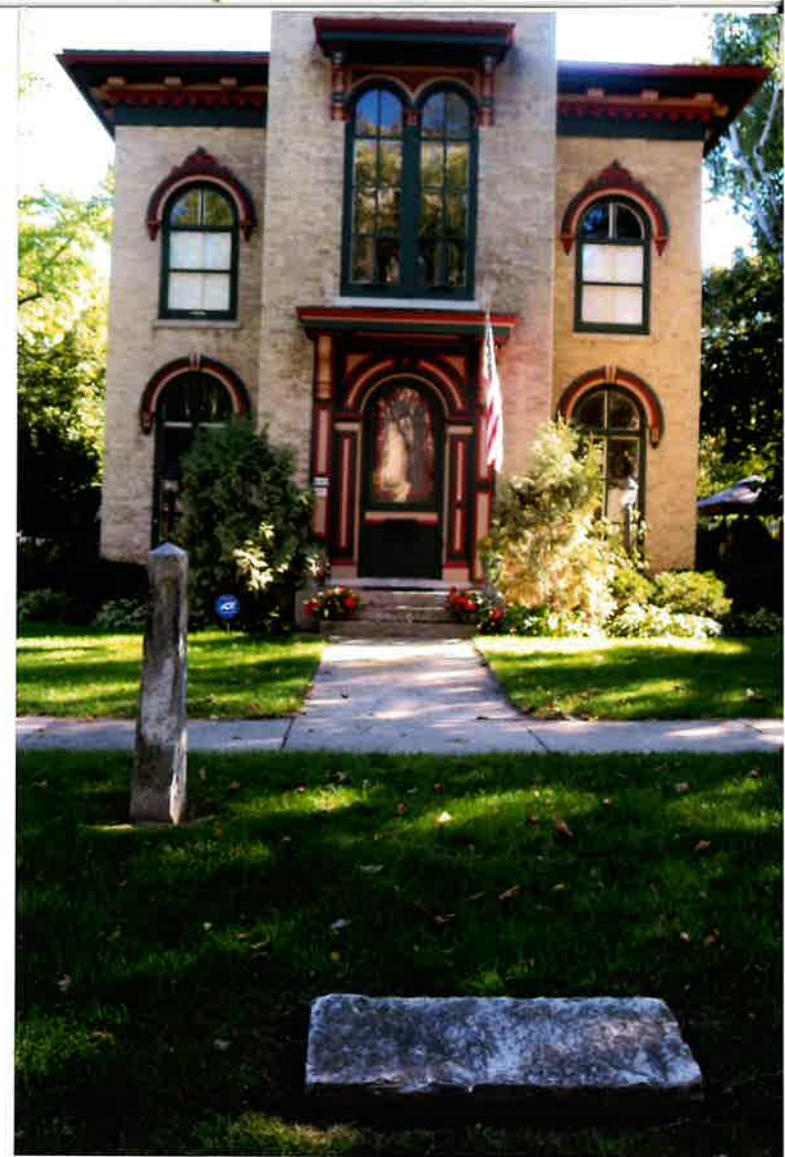

Bas Relief
Located in the White
Memorial Library

Bas Relief
Located in the
White Memorial
Library

Bell from the City Hall Building
located in front of the Fire
Station on Whitewater Street

Free Library Letters
Located on the
White Memorial
Library

Historical Marker regarding the Depot
Located at the Historical Society on
Whitewater Street

Hitching Post/Carriage Step
Located on the terrace at
445 Center Street

Horse Fountain
Located at the Whitewater
Historical Society on
Whitewater Street