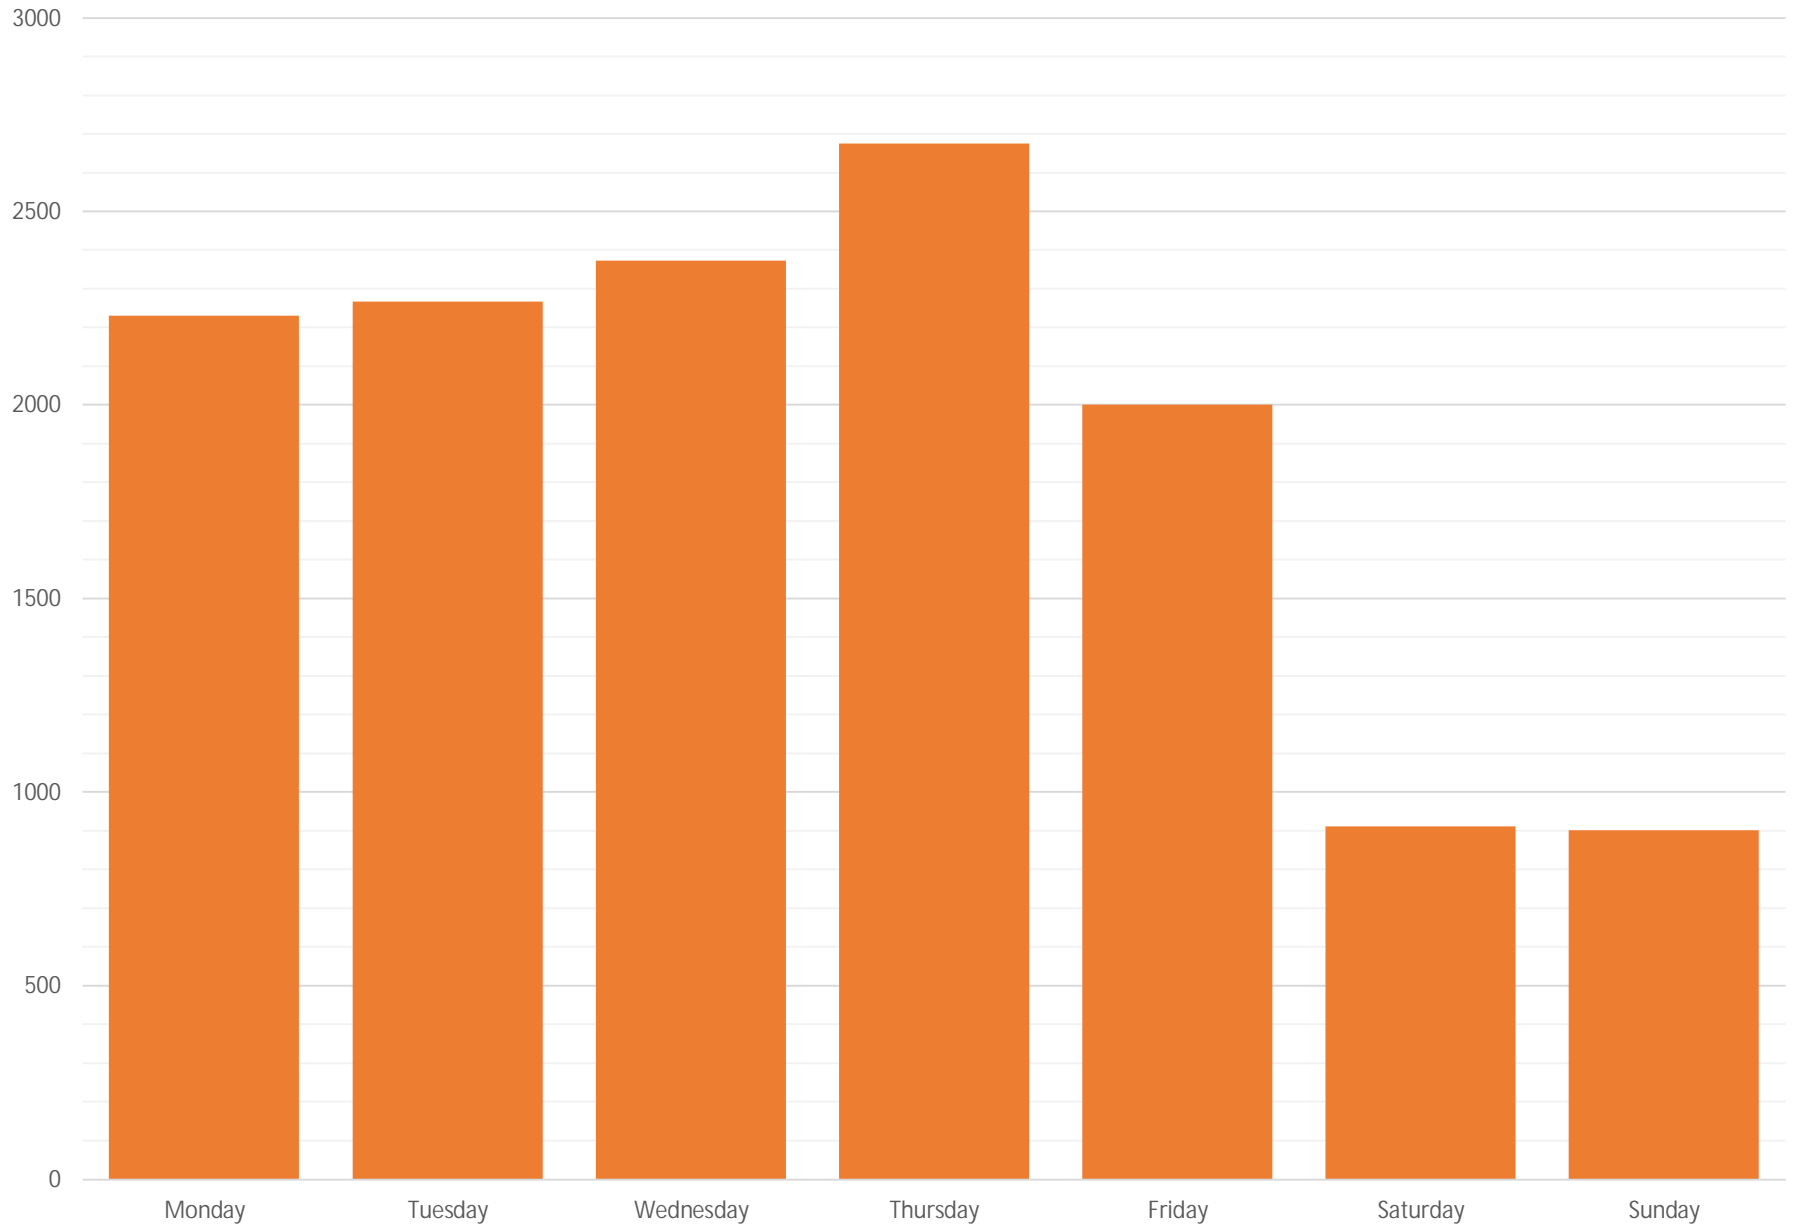

Average Daily Traffic Volume - Schwager Drive Total - Starin Road Closed