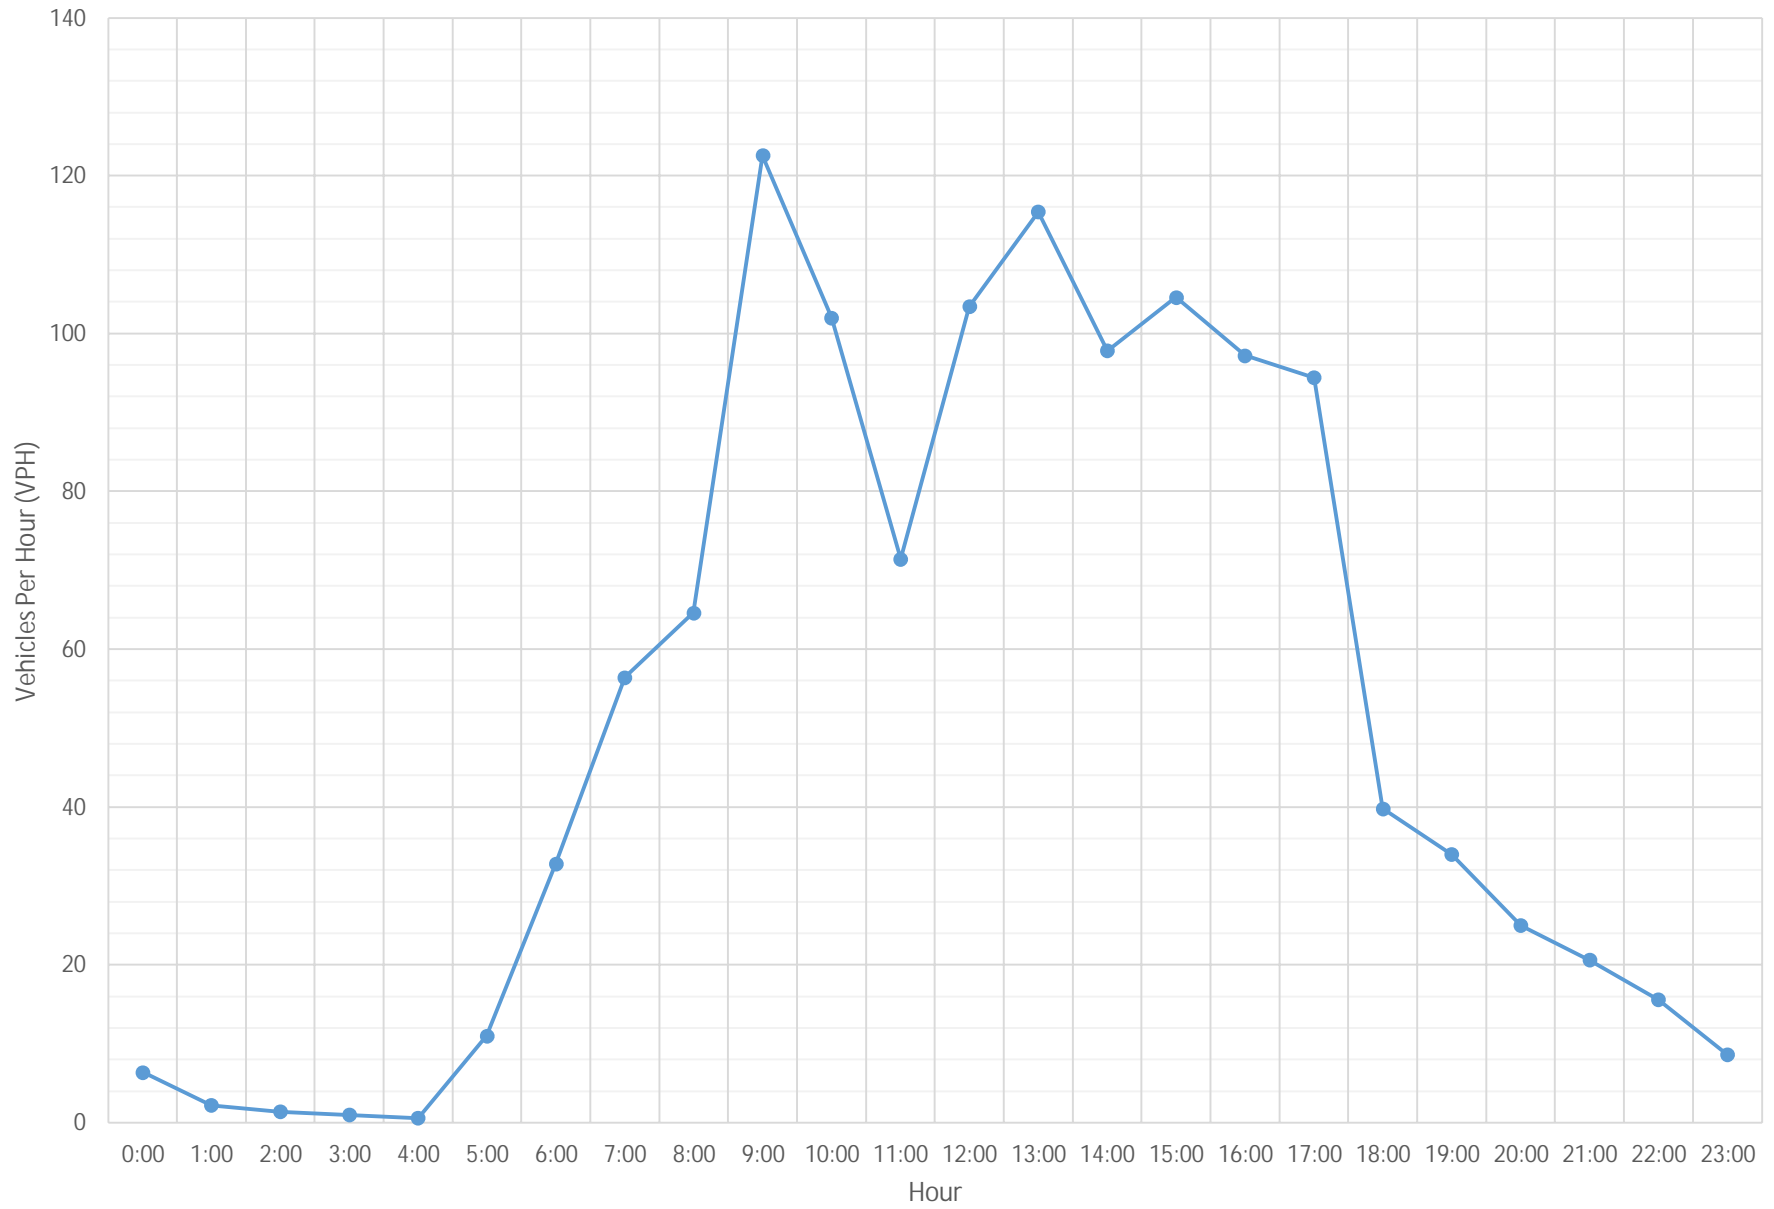

Count Location: Schwager Drive Westbound
Count Begin: 10/7/2024
Count End: 10/18/2024

Outgoing

Westbound Schwager Drive Daily Count and Speed Average -Starin Road Closed											
Hour	Monday	Tuesday	Wednesday	Thursday	Friday	Saturday	Sunday	Week Day Avg	Weekend Avg	Weekly Avg	Week Day 85% Avg Speed
0:00	2	5	6	7	12	6	2	6	4	6	29.1
1:00	1	2	2	2	4	4	5	2	5	3	16
2:00	2	2	0	1	2	8	5	1	7	3	16.6
3:00	1	2	1	1	0	2	0	1	1	1	25.6
4:00	0	0	1	1	1	1	0	1	1	1	9.6
5:00	12	7	20	6	10	24	2	11	13	12	31.7
6:00	35	38	32	29	30	21	1	33	11	27	30.9
7:00	61	65	57	55	44	2	0	56	1	41	33.6
8:00	75	74	65	66	43	11	6	65	9	49	33.7
9:00	136	130	136	119	92	11	14	123	13	91	33.8
10:00	115	104	124	93	74	26	27	102	27	80	33.2
11:00	65	62	72	72	86	41	22	71	32	60	33
12:00	109	97	106	112	93	22	22	103	22	80	33.8
13:00	107	114	109	144	103	50	65	115	58	99	33.6
14:00	89	87	95	144	74	33	22	98	28	78	33.9
15:00	83	84	107	141	108	28	26	105	27	82	33
16:00	82	87	90	123	104	30	37	97	34	79	32.5
17:00	82	81	81	130	98	52	36	94	44	80	33.3
18:00	37	44	57	40	21	34	37	40	36	39	33
19:00	30	35	39	38	28	17	44	34	31	33	31.8
20:00	24	28	23	29	21	23	31	25	27	26	32.1
21:00	21	16	22	25	19	15	20	21	18	20	31.5
22:00	11	18	13	25	11	6	20	16	13	15	30.8
23:00	6	9	9	11	8	6	7	9	7	8	32
Totals	1186	1191	1267	1414	1086	473	451	ADT	1010	AWDT	1229
% of Total	16.78%	16.85%	17.93%	20.01%	15.37%	6.69%	6.38%				

Average Week Day Hourly Traffic Volume - Schwager Drive WB - Starin Road Closed