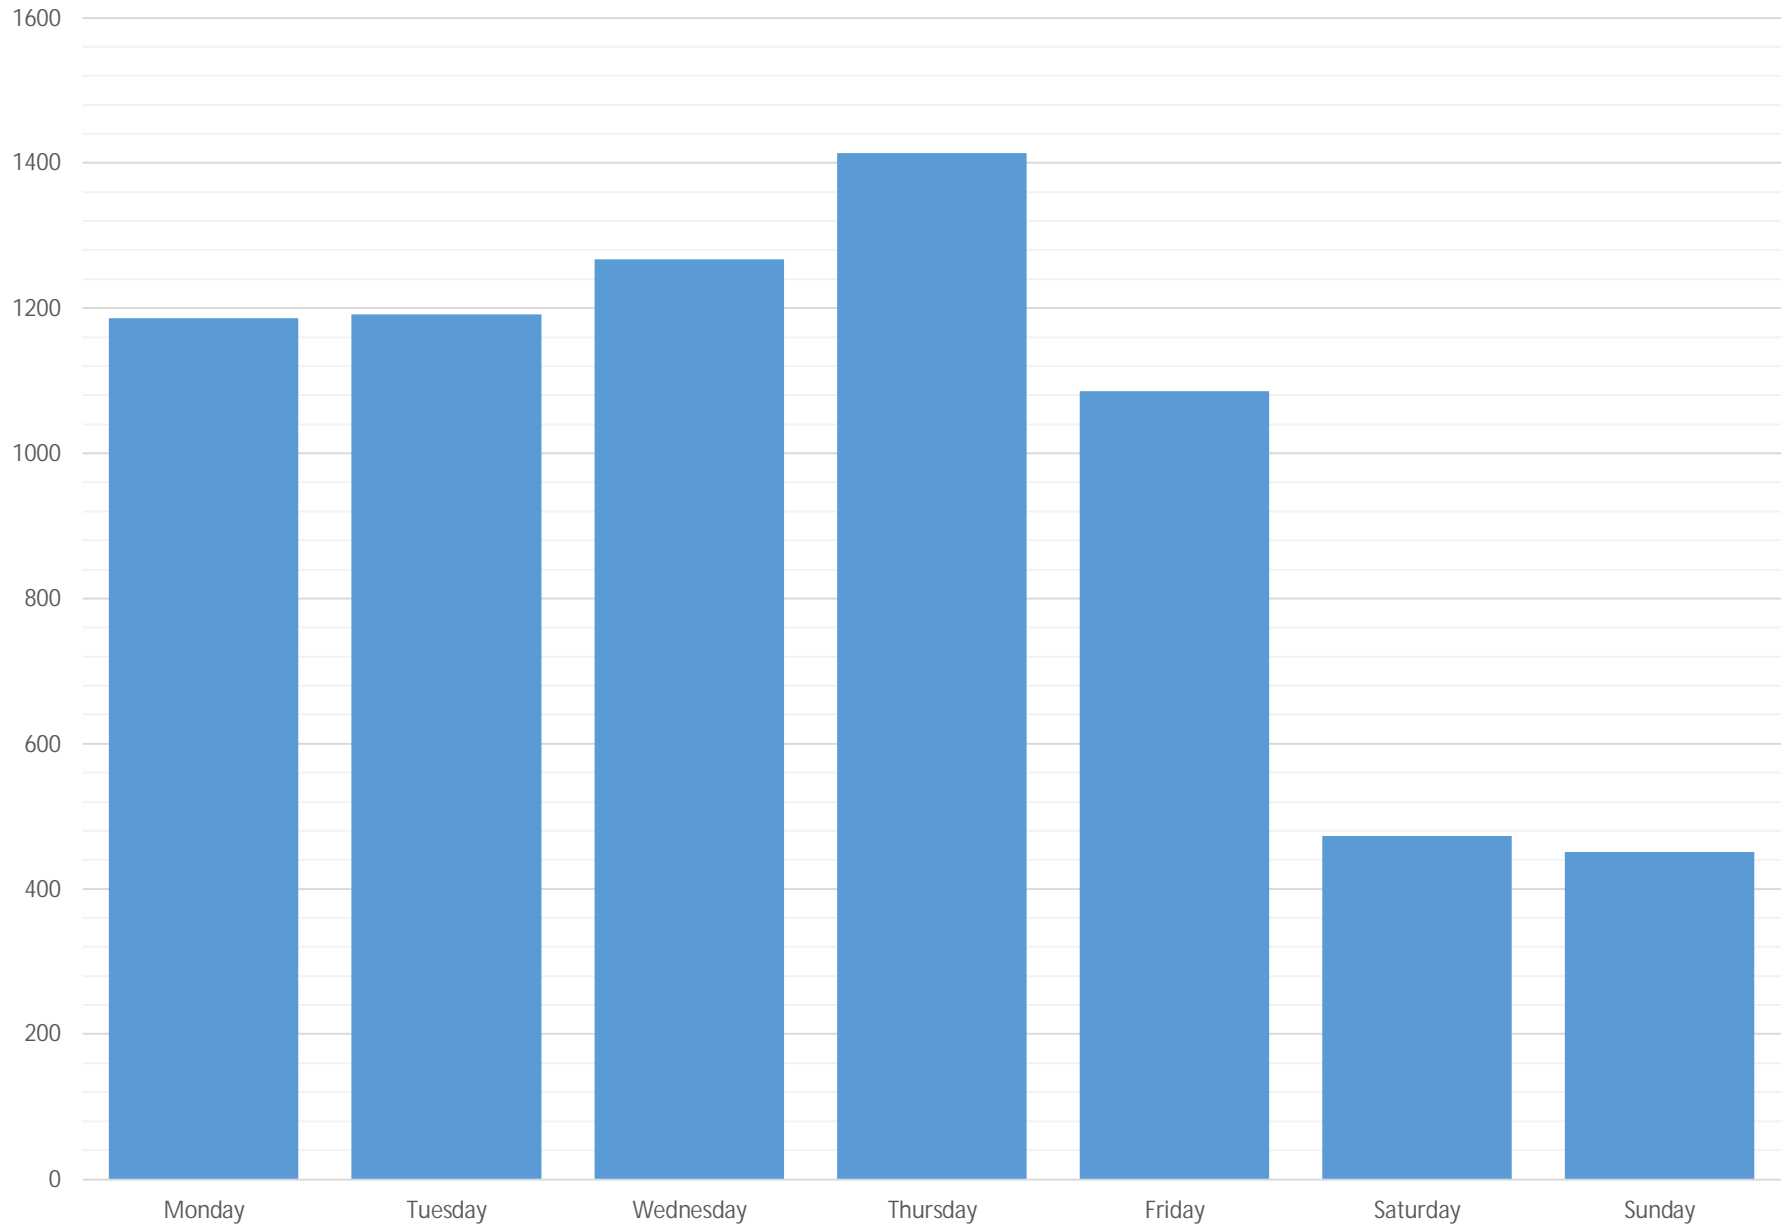

Average Daily Traffic Volume - Schwager Drive WB - Starin Road Closed