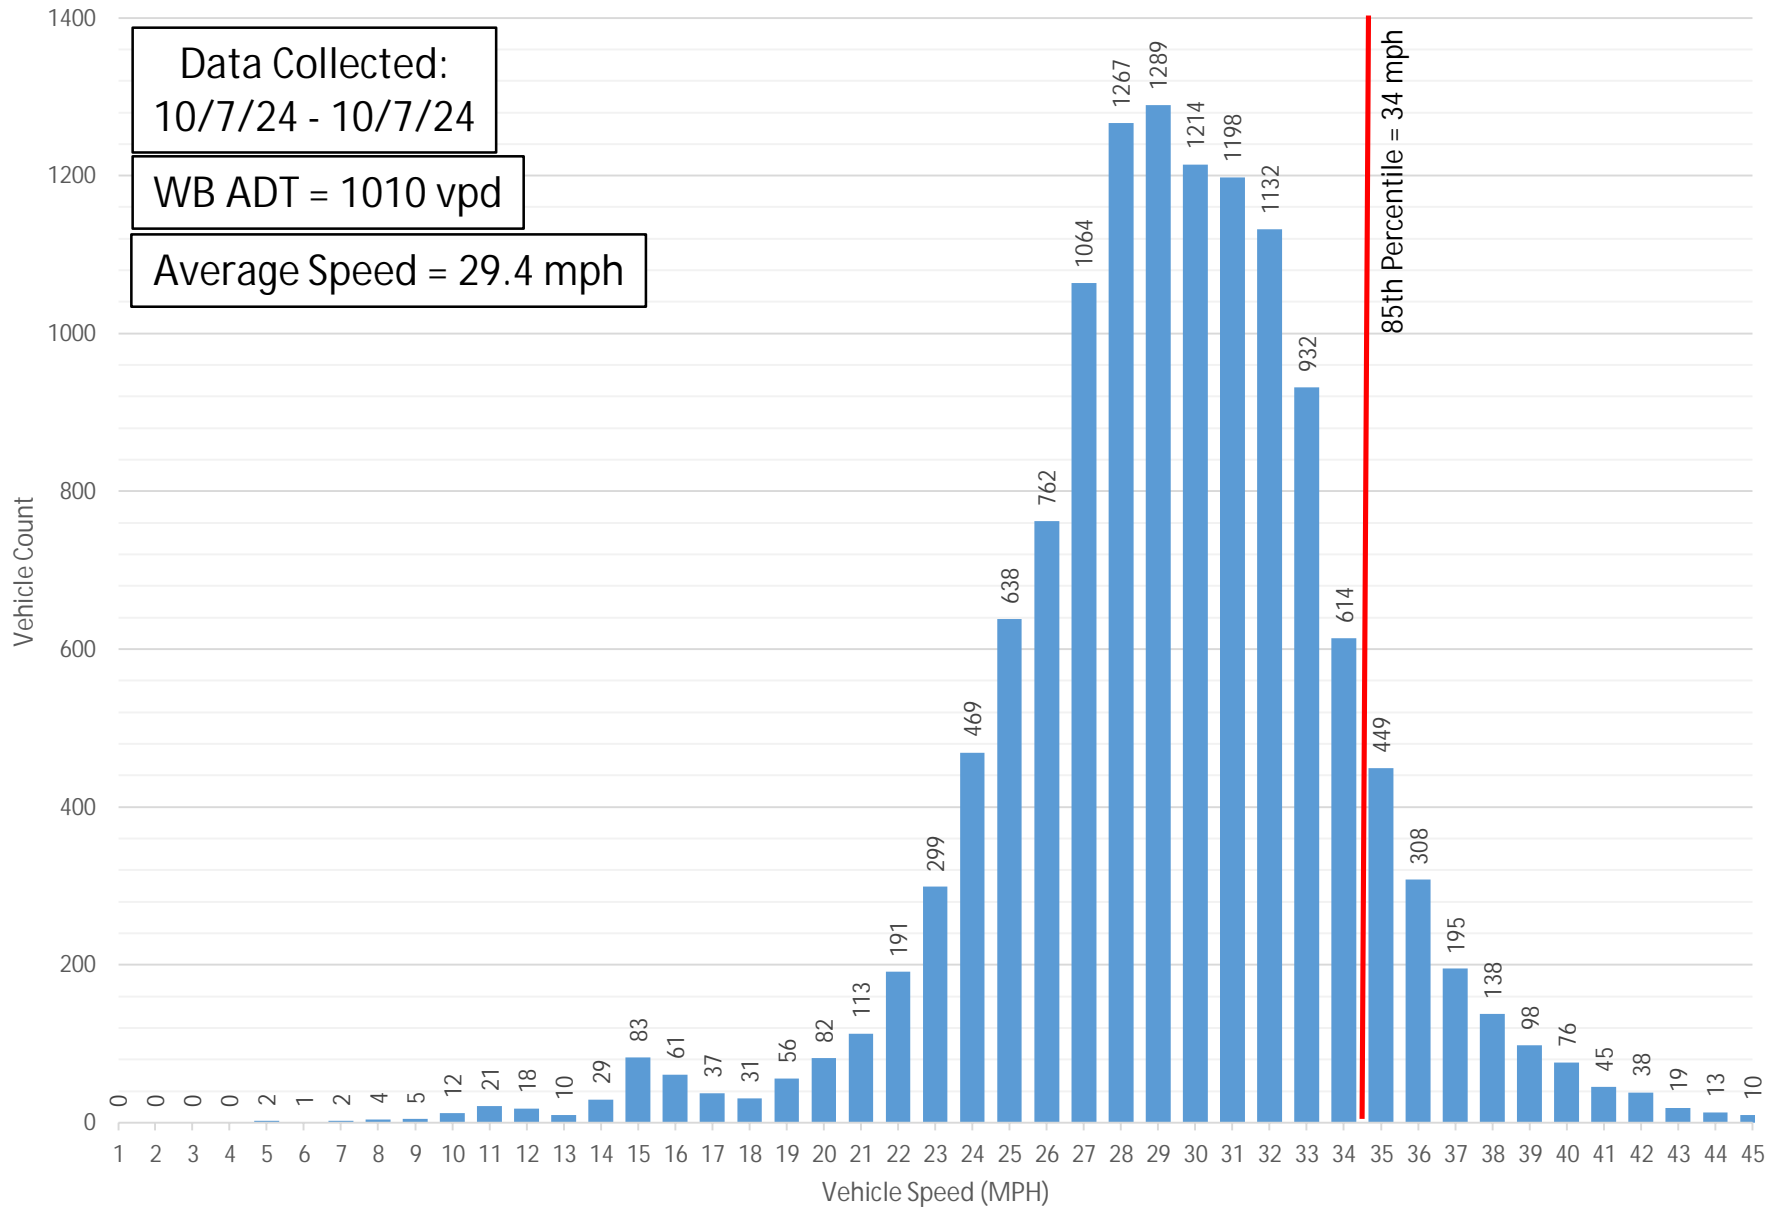

Vehicle Speed - Schwager Drive WB - Starin Road Closed

Count Location: Schwager Drive Eastbound
Count Begin: 10/7/2024
Count End: 10/18/2024

Incoming

Eastbound Schwager Drive Daily Count and Speed Average -Starin Road Closed											
Hour	Monday	Tuesday	Wednesday	Thursday	Friday	Saturday	Sunday	Week Day Avg	Weekend Avg	Weekly Avg	Week Day 85% Avg Speed
0:00	4	6	6	9	11	16	3	7	10	8	33.2
1:00	0	3	1	3	4	6	10	2	8	4	27.2
2:00	2	1	1	5	4	3	0	3	2	2	27.4
3:00	0	3	2	2	4	0	0	2	0	2	27.4
4:00	3	2	3	2	2	0	0	2	0	2	37.8
5:00	6	7	7	7	5	4	2	6	3	5	33.4
6:00	14	20	16	16	19	1	3	17	2	13	35.2
7:00	48	44	40	40	39	3	2	42	3	31	36.2
8:00	65	50	63	44	38	4	5	52	5	38	35.8
9:00	46	44	49	44	45	12	6	46	9	35	36.2
10:00	71	58	87	67	68	18	8	70	13	54	35.4
11:00	49	58	61	72	76	25	26	63	26	52	36.2
12:00	93	82	93	94	87	16	17	90	17	69	36.3
13:00	76	102	101	108	82	34	18	94	26	74	36.3
14:00	66	67	62	80	84	42	24	72	33	61	36.2
15:00	99	101	105	138	89	24	61	106	43	88	36.2
16:00	89	96	95	128	90	36	43	100	40	82	36.4
17:00	120	108	115	152	66	41	29	112	35	90	36
18:00	74	92	69	101	40	59	35	75	47	67	35.9
19:00	40	40	33	40	13	30	46	33	38	35	35
20:00	29	32	34	30	14	14	35	28	25	27	34.8
21:00	29	30	42	36	15	24	39	30	32	31	35.7
22:00	14	25	17	31	17	18	30	21	24	22	34.6
23:00	12	12	8	17	6	8	8	11	8	10	33.9
Totals	1049	1083	1110	1266	918	438	450				
% of Total	16.61%	17.15%	17.58%	20.05%	14.54%	6.94%	7.13%	ADT	902	AWDT	1085