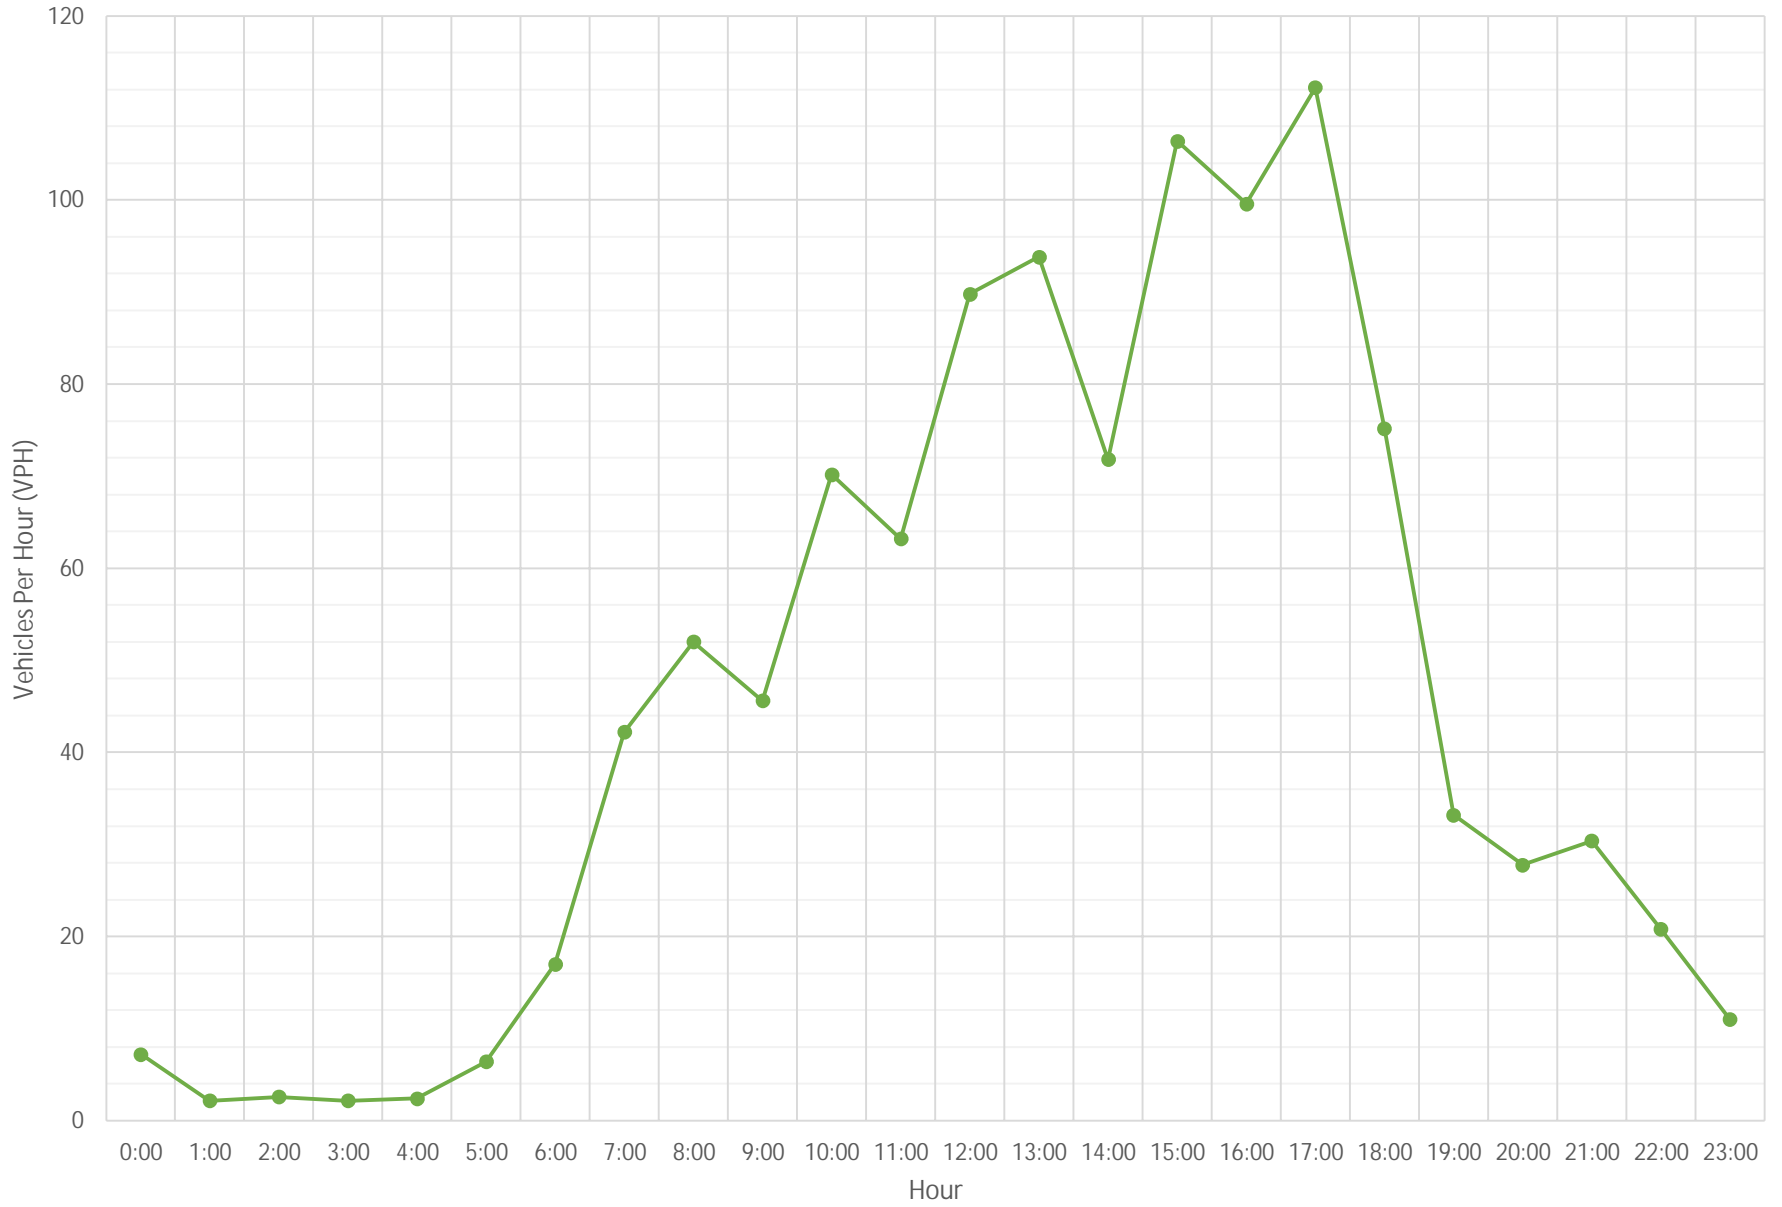

Count Location: Schwager Drive Eastbound
Count Begin: 10/7/2024
Count End: 10/18/2024

Incoming

Eastbound Schwager Drive Daily Count and Speed Average -Starin Road Closed											
Hour	Monday	Tuesday	Wednesday	Thursday	Friday	Saturday	Sunday	Week Day Avg	Weekend Avg	Weekly Avg	Week Day 85% Avg Speed
0:00	4	6	6	9	11	16	3	7	10	8	33.2
1:00	0	3	1	3	4	6	10	2	8	4	27.2
2:00	2	1	1	5	4	3	0	3	2	2	27.4
3:00	0	3	2	2	4	0	0	2	0	2	27.4
4:00	3	2	3	2	2	0	0	2	0	2	37.8
5:00	6	7	7	7	5	4	2	6	3	5	33.4
6:00	14	20	16	16	19	1	3	17	2	13	35.2
7:00	48	44	40	40	39	3	2	42	3	31	36.2
8:00	65	50	63	44	38	4	5	52	5	38	35.8
9:00	46	44	49	44	45	12	6	46	9	35	36.2
10:00	71	58	87	67	68	18	8	70	13	54	35.4
11:00	49	58	61	72	76	25	26	63	26	52	36.2
12:00	93	82	93	94	87	16	17	90	17	69	36.3
13:00	76	102	101	108	82	34	18	94	26	74	36.3
14:00	66	67	62	80	84	42	24	72	33	61	36.2
15:00	99	101	105	138	89	24	61	106	43	88	36.2
16:00	89	96	95	128	90	36	43	100	40	82	36.4
17:00	120	108	115	152	66	41	29	112	35	90	36
18:00	74	92	69	101	40	59	35	75	47	67	35.9
19:00	40	40	33	40	13	30	46	33	38	35	35
20:00	29	32	34	30	14	14	35	28	25	27	34.8
21:00	29	30	42	36	15	24	39	30	32	31	35.7
22:00	14	25	17	31	17	18	30	21	24	22	34.6
23:00	12	12	8	17	6	8	8	11	8	10	33.9
Totals	1049	1083	1110	1266	918	438	450				
% of Total	16.61%	17.15%	17.58%	20.05%	14.54%	6.94%	7.13%	ADT	902	AWDT	1085

Average Week Day Hourly Traffic Volume - Schwager Drive EB - Starin Road Closed