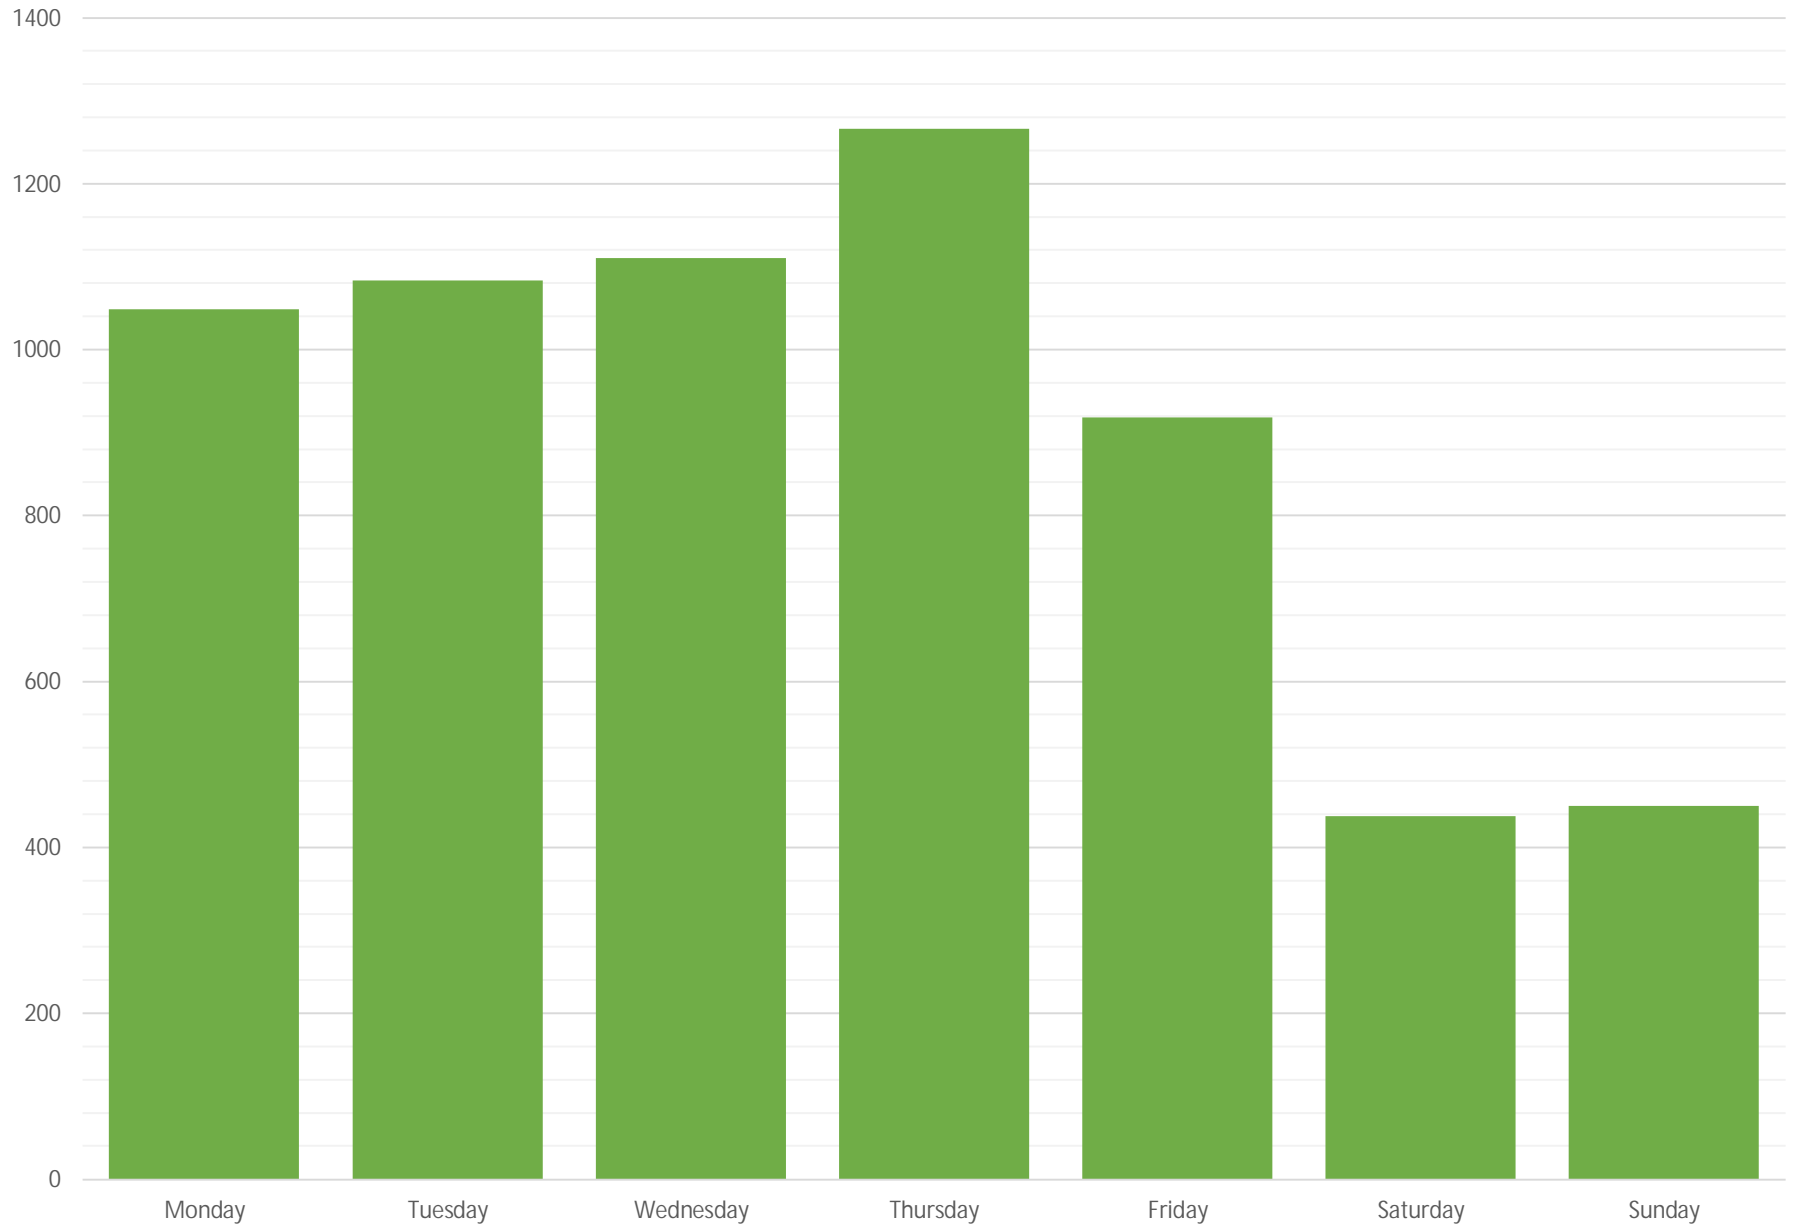

Average Daily Traffic Volume - Schwager Drive EB - Starin Road Closed