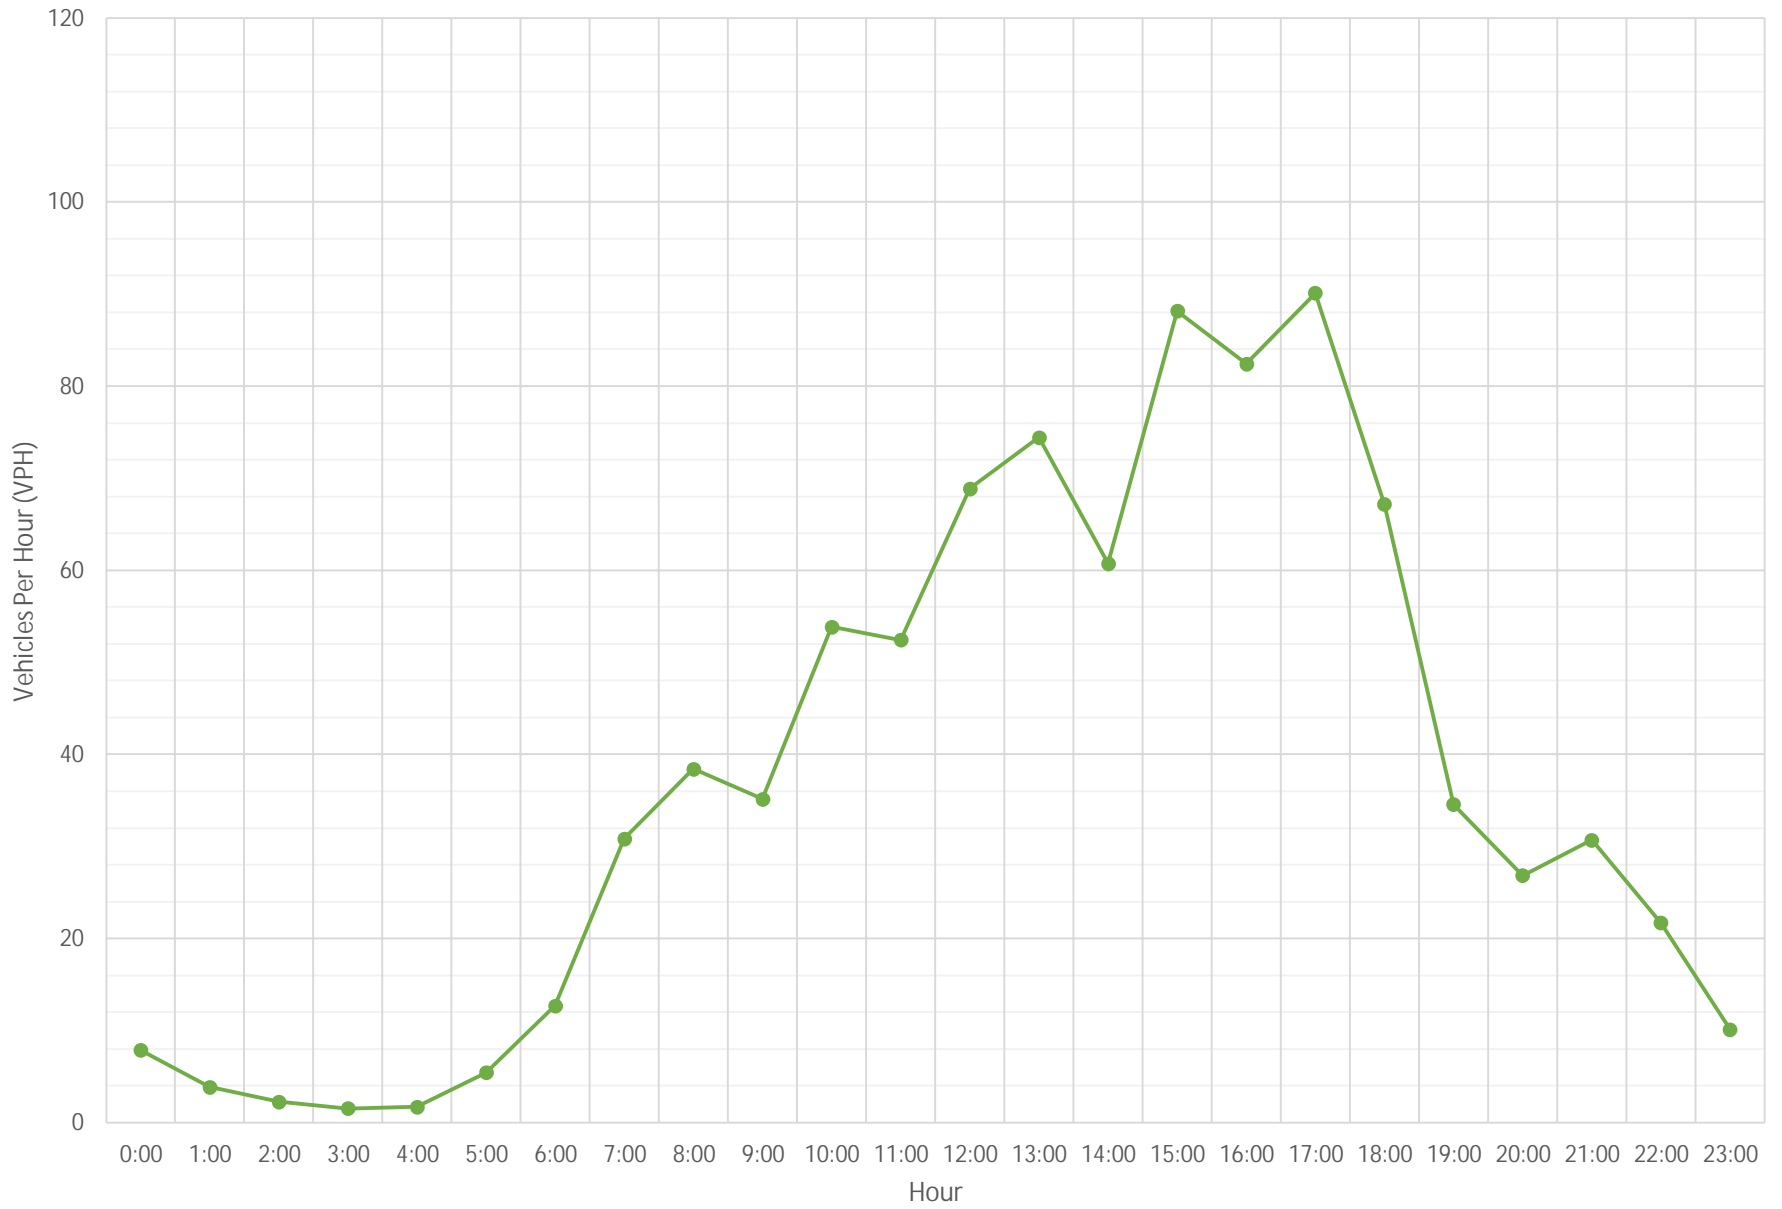

Average Daily Hourly Traffic Volume - Schwager Drive EB - Starin Road Closed