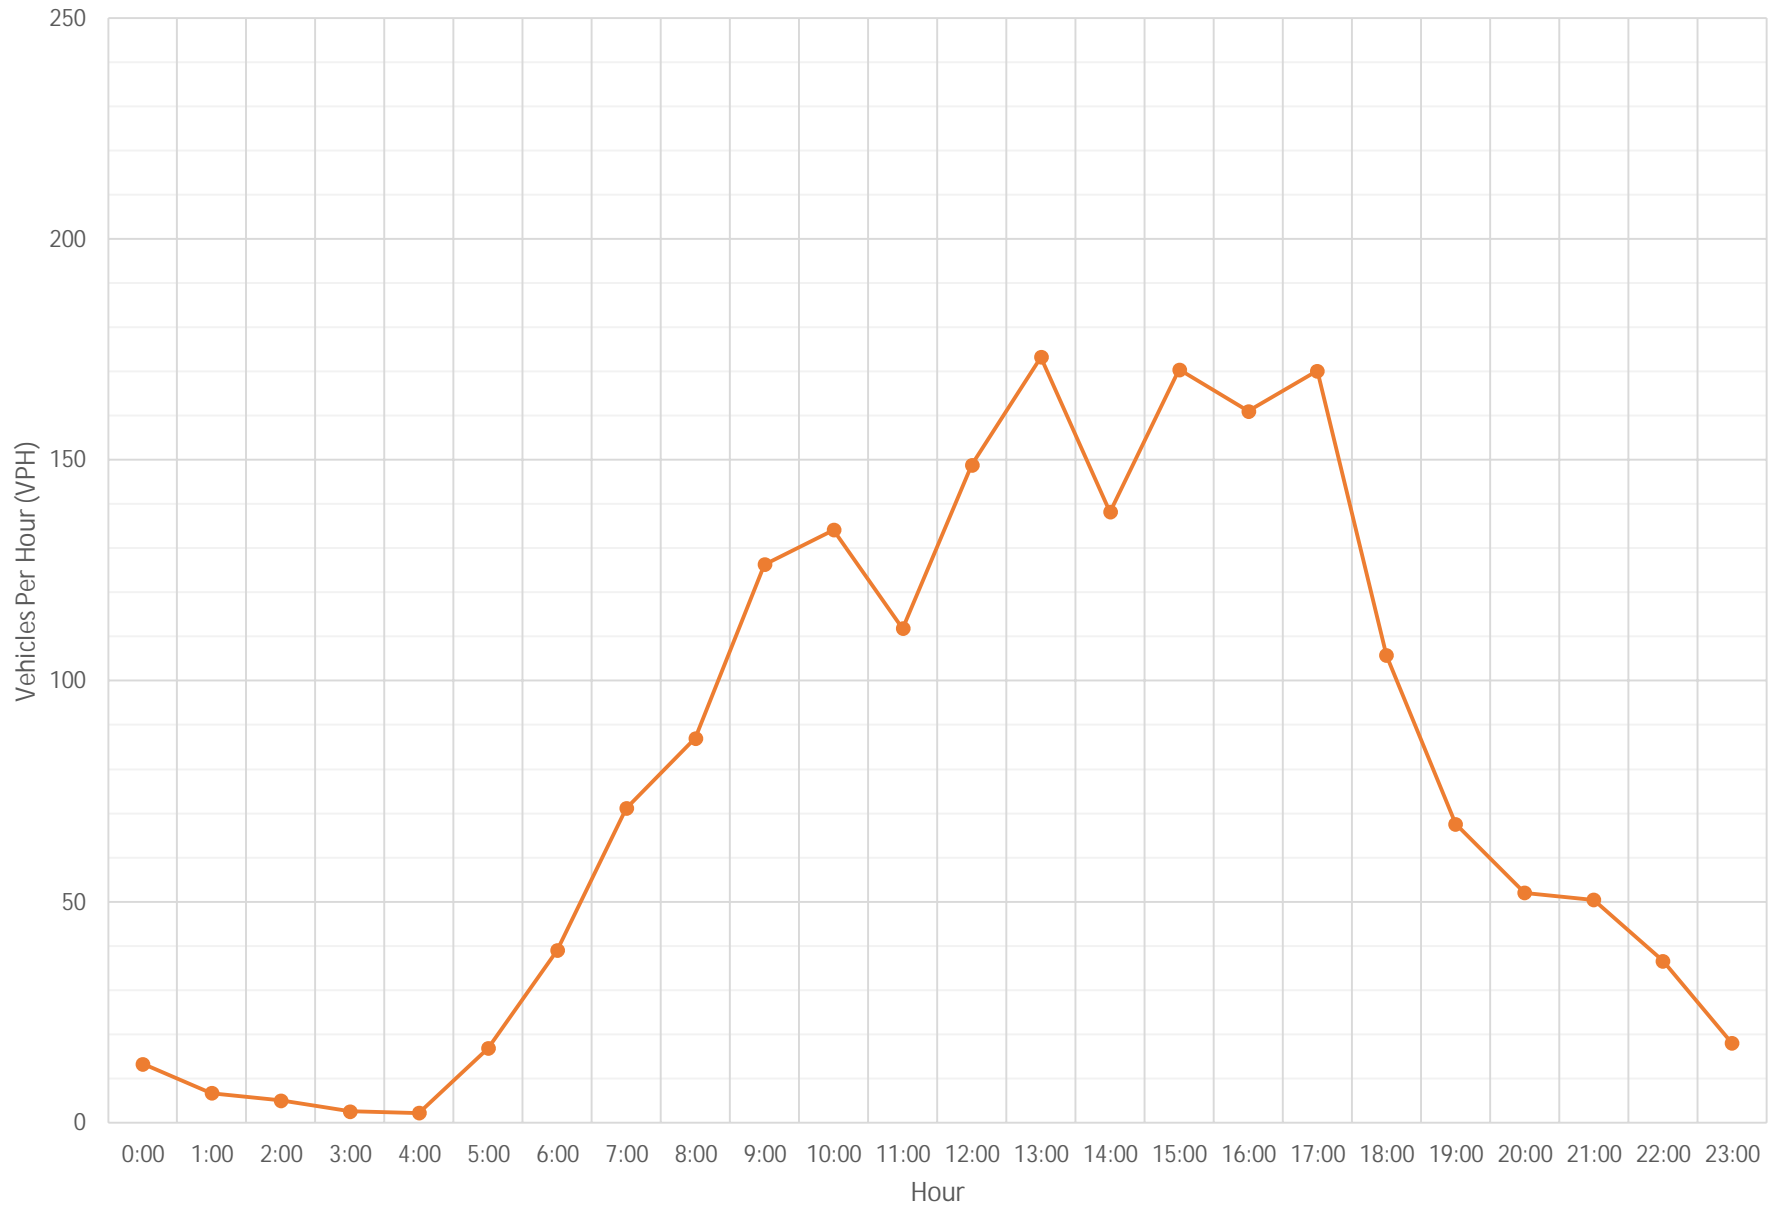

Average Daily Hourly Traffic Volume - Schwager Drive Total - Starin Road Closed