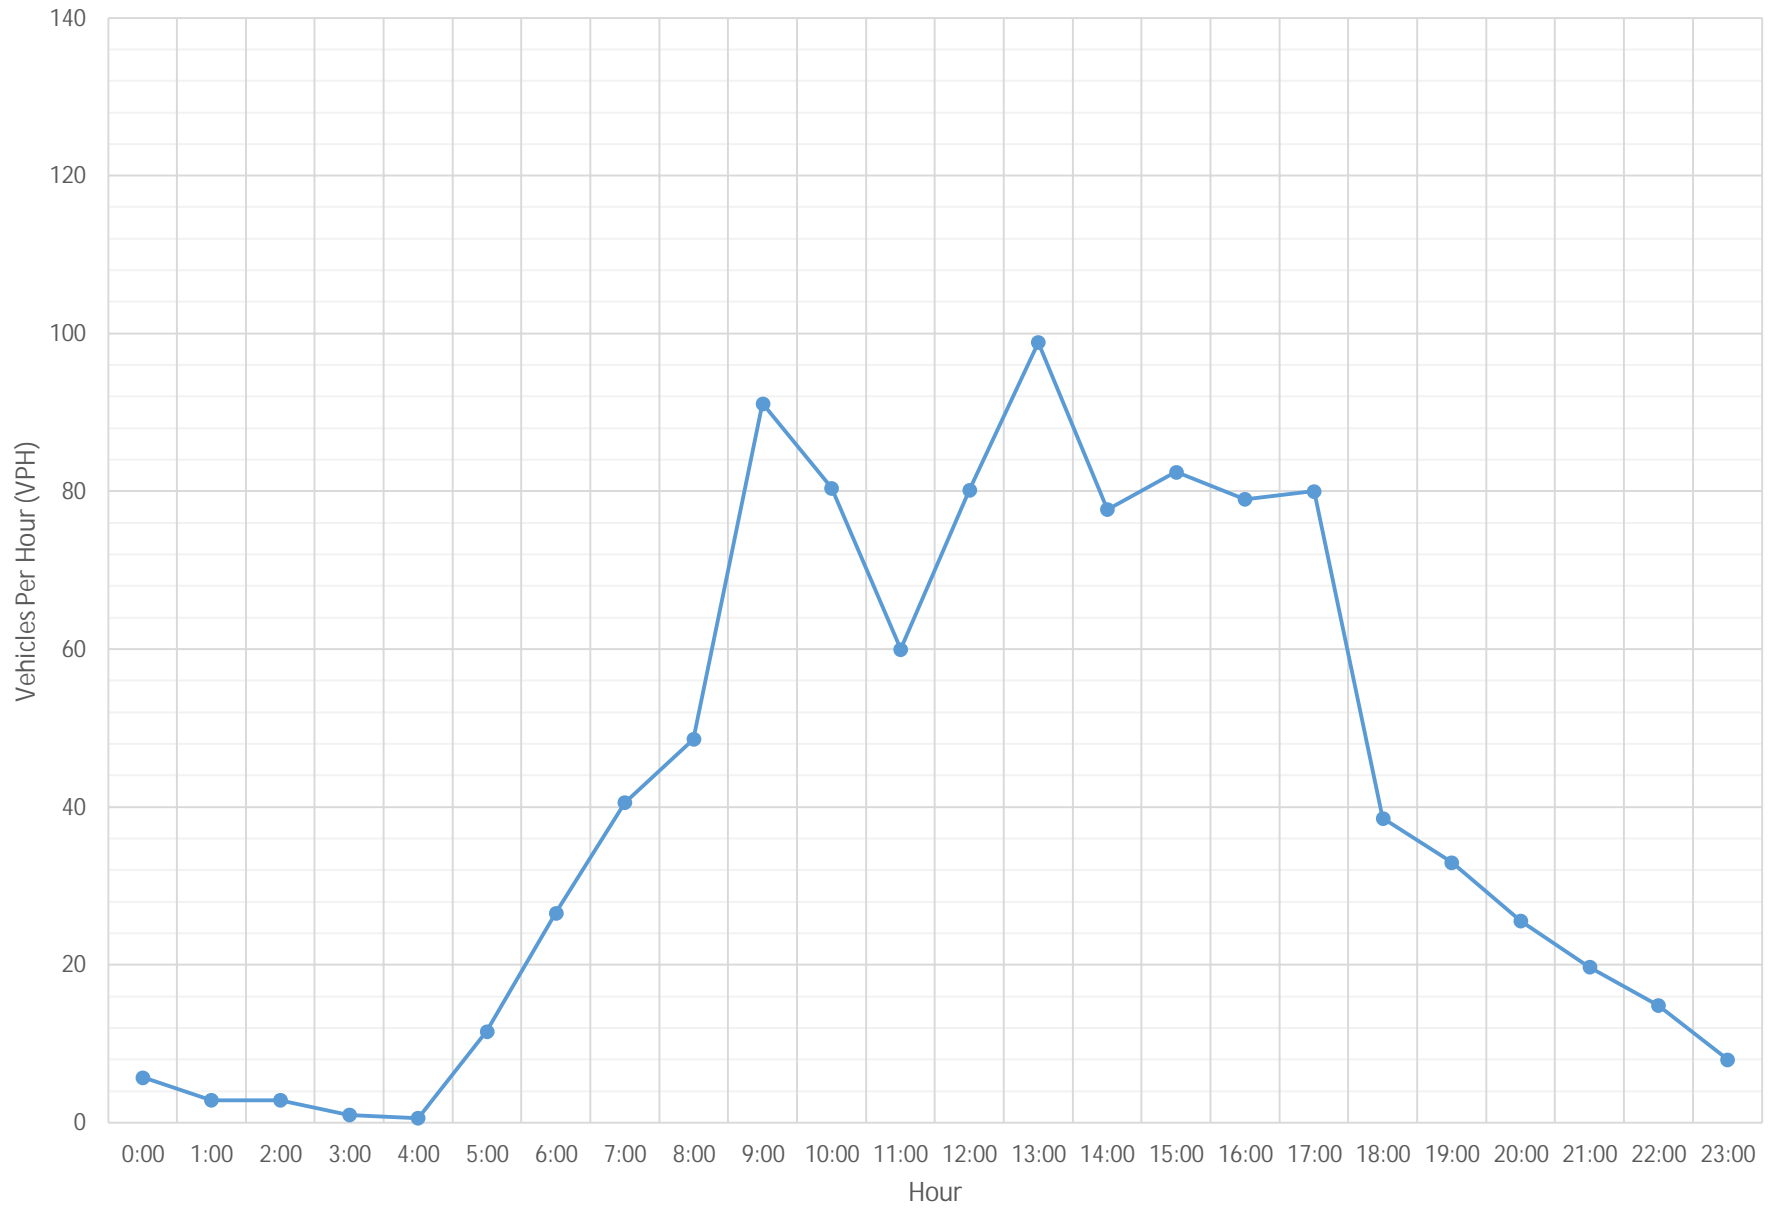

Average Daily Hourly Traffic Volume - Schwager Drive WB - Starin Road Closed