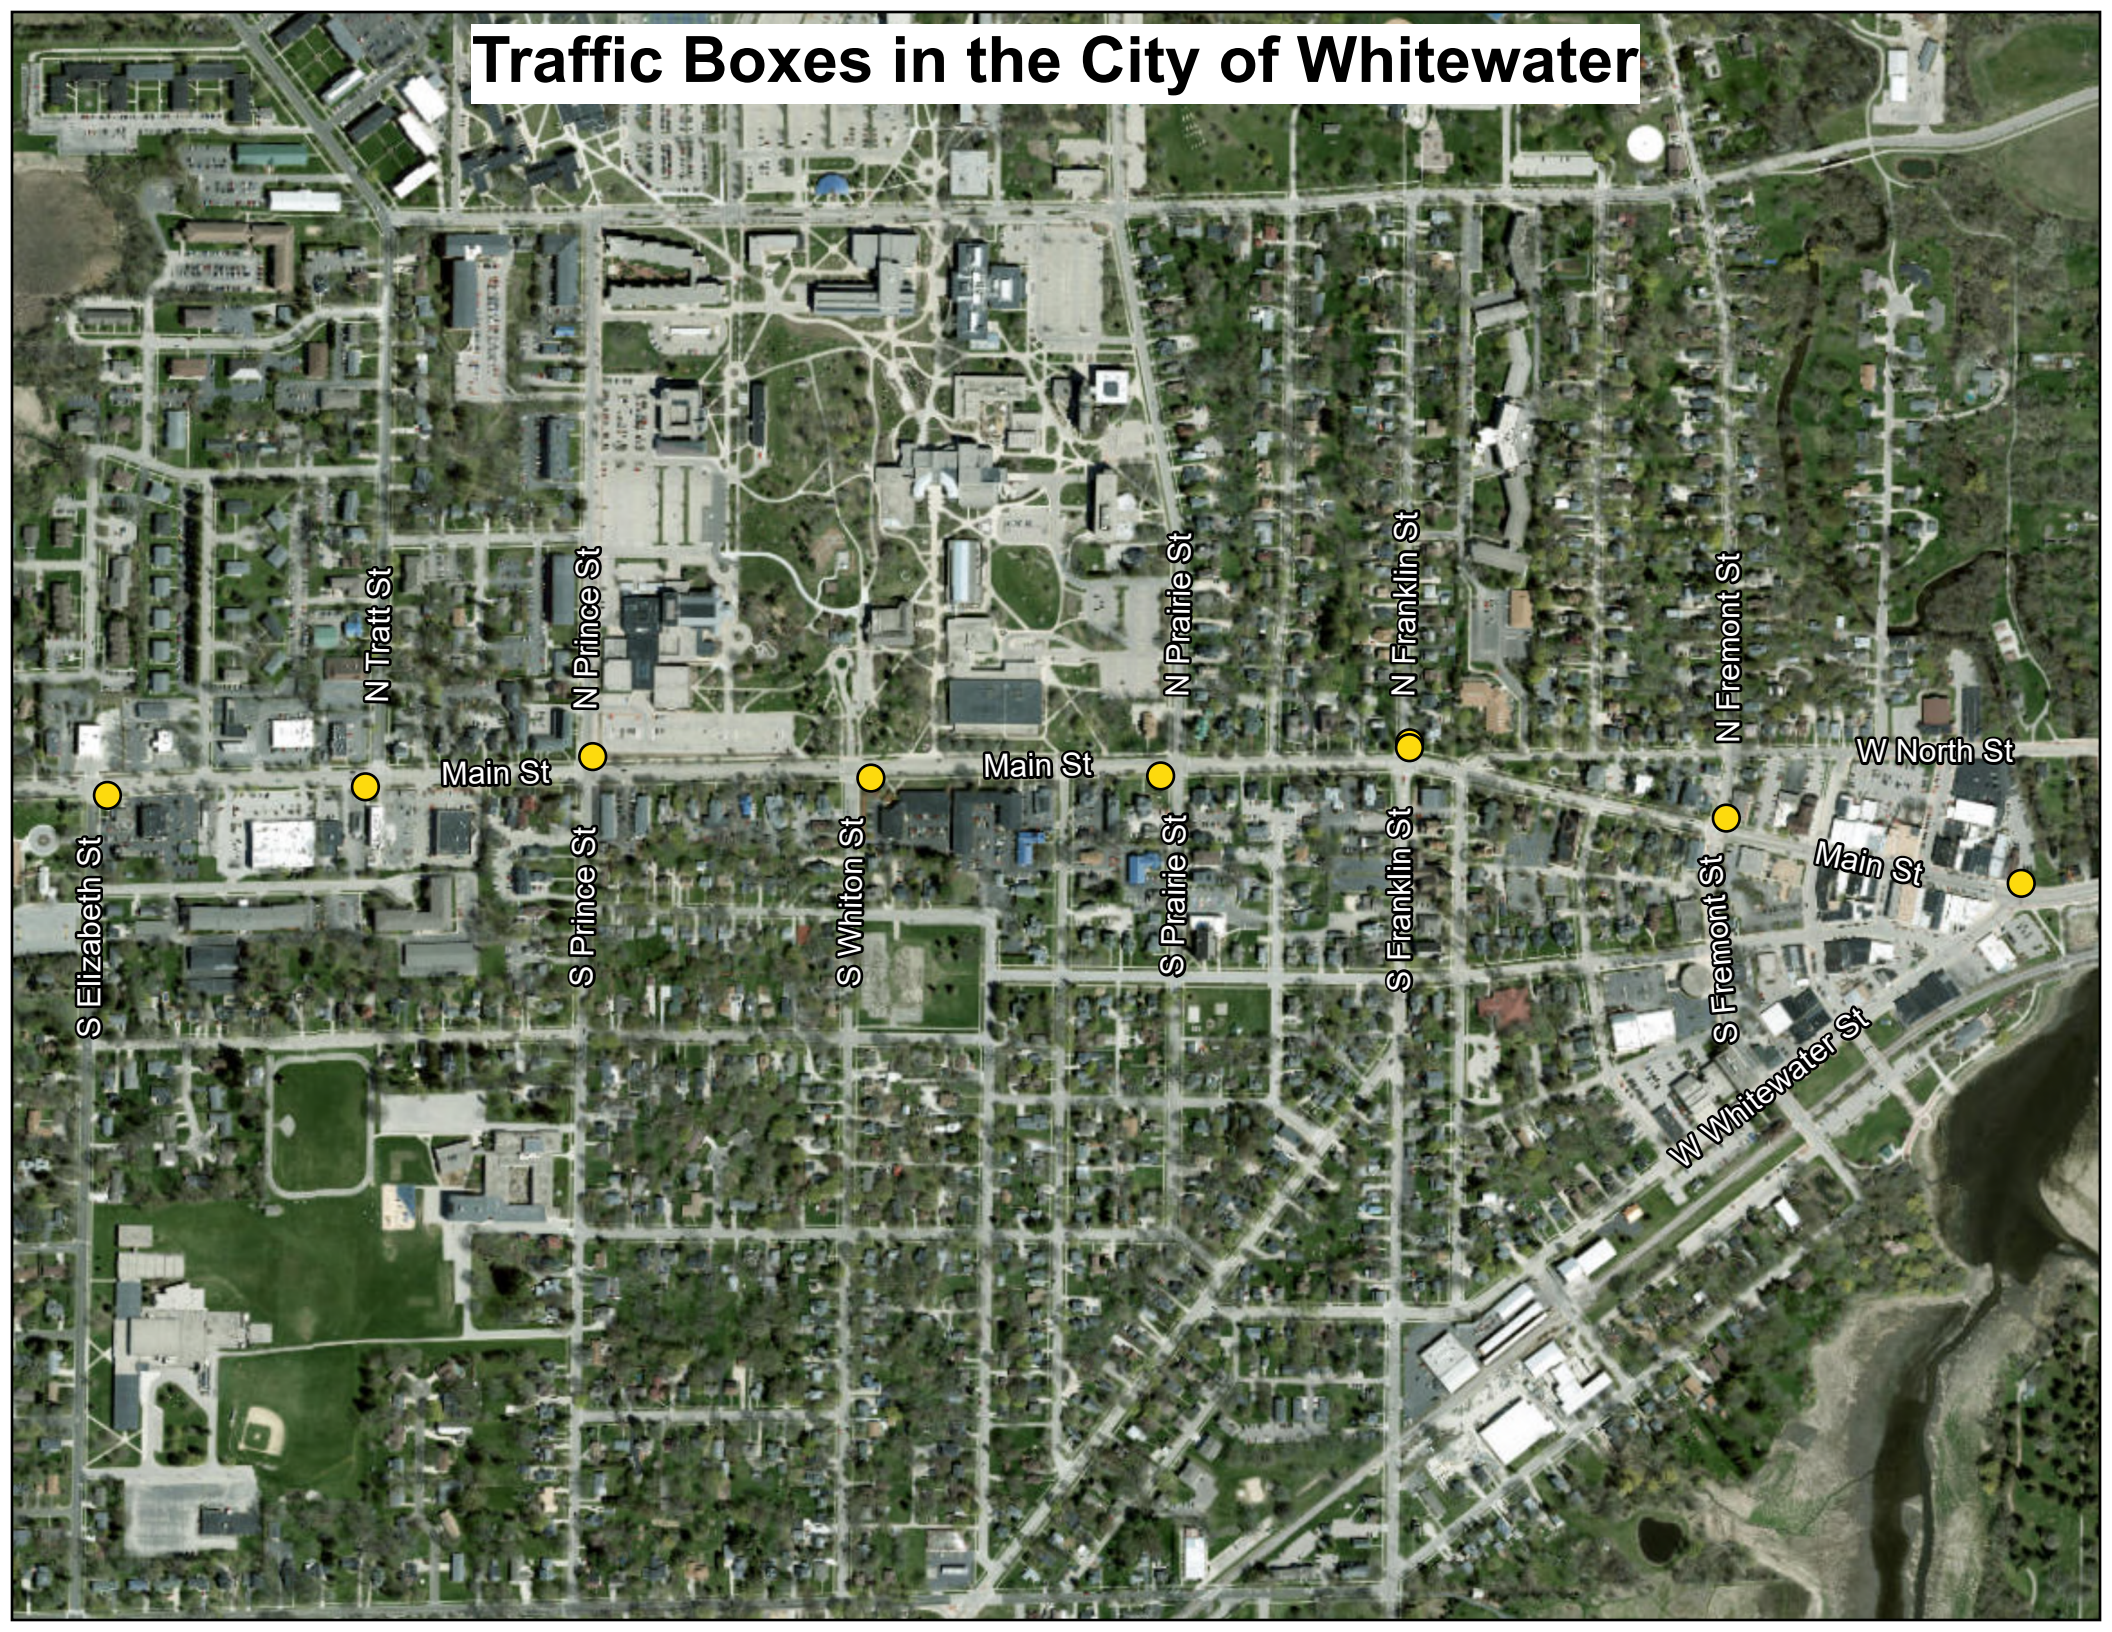

Traffic Boxes in the City of Whitewater

S Elizabeth St

N Tratt St

Main St

S Prince St

S Whiton St

Main St

S Prairie St

N Prairie St

S Franklin St

N Franklin St

S Fremont St

N Fremont St

W North St

Main St

W Whitewater St