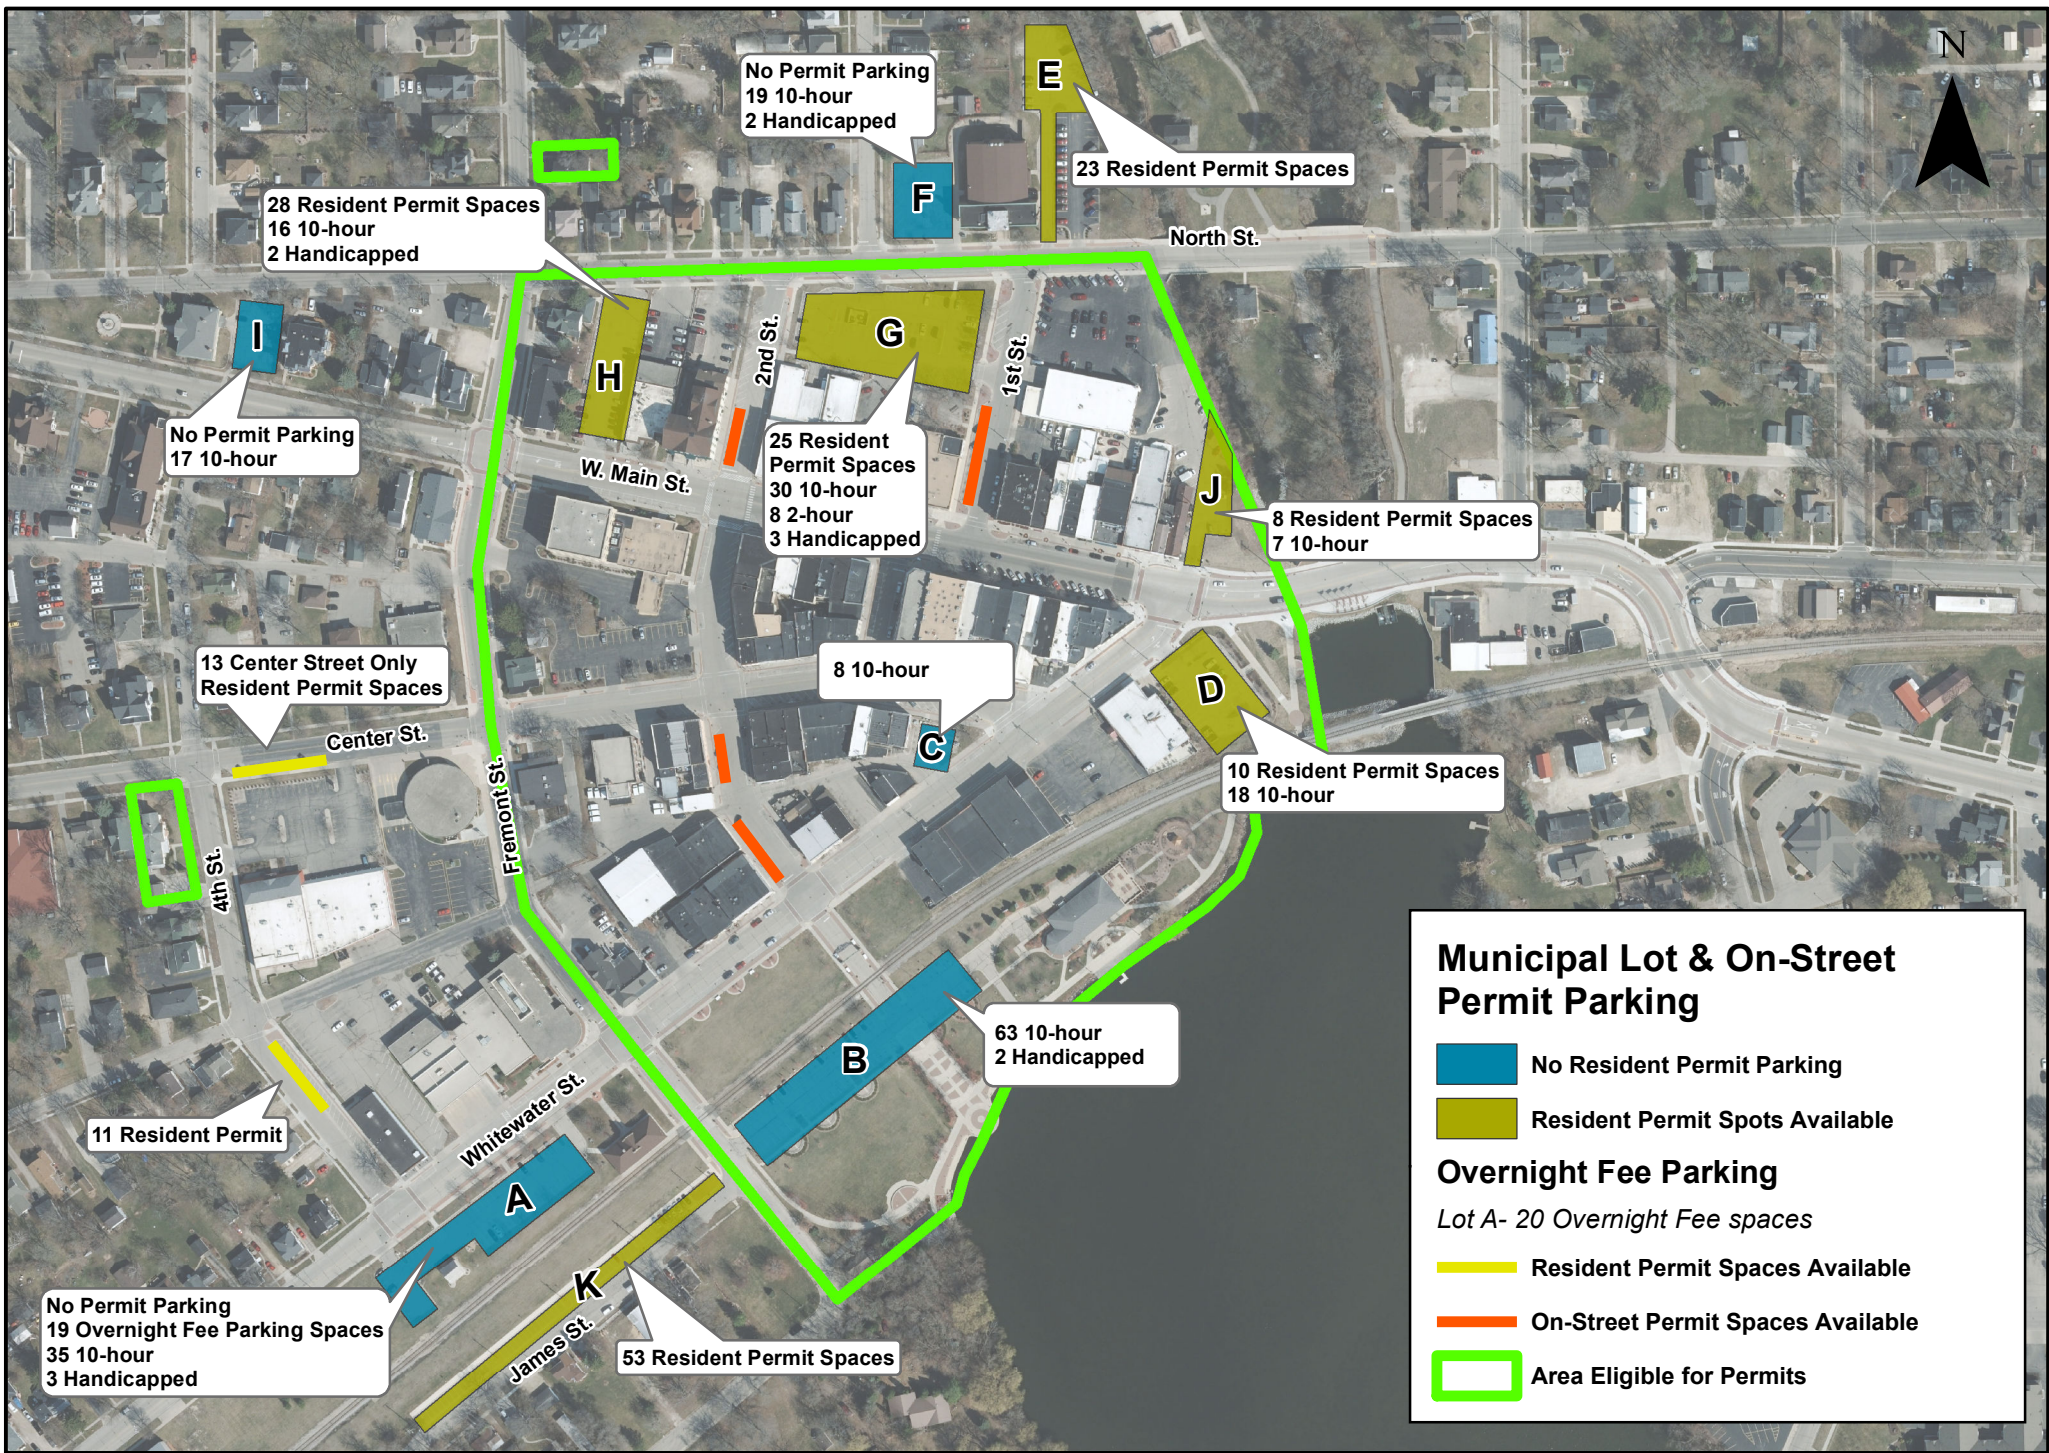

# On-street and Municipal Lot Parking Downtown Whitewater

### Municipal Lot & On-Street Permit Parking

- No Resident Permit Parking
- Resident Permit Spots Available

### Overnight Fee Parking

*Lot A- 20 Overnight Fee spaces*

- Resident Permit Spaces Available
- On-Street Permit Spaces Available
- Area Eligible for Permits