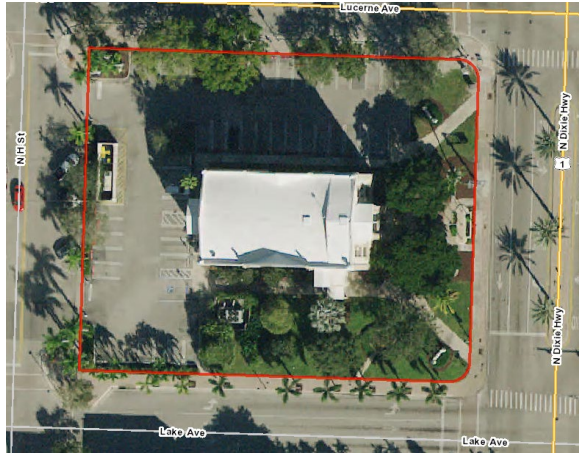

Lake Worth Beach City Hall

Population	Total City Acres	Parcel Size (Acres)	Sq Ft of Building/Facility	Comments
38,526	3,756.8	1.1	11,468	Not all government departments are housed within this building