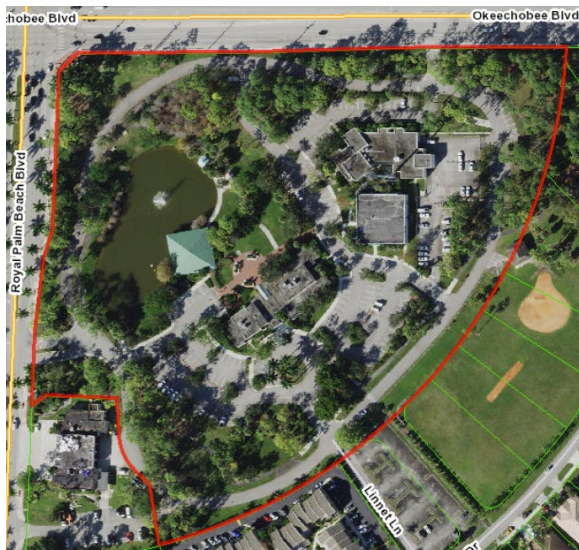

Population	Total City Acres	Parcel Size (Acres)	Sq Ft of Building/Facility	Comments
13,127	2,297.6	2.8	10,381 of Only Village Hall	Library & park on parcel; Community Development is on another site Approx.4,000 sq ft on Shopping Plaza

Lake Worth Beach City Hall

Population	Total City Acres	Parcel Size (Acres)	Sq Ft of Building/Facility	Comments
38,526	3,756.8	1.1	11,468	Not all government departments are housed within this building

Royal Palm Beach Village Hall

Population	Total City Acres	Parcel Size (Acres)	Sq Ft of Building/Facility	Comments
40,396	7,167.99	14.7	11,756 of Only Village Hall	Postal services & police station on parcel; Parks & Recreation & Public Works are housed on other sites