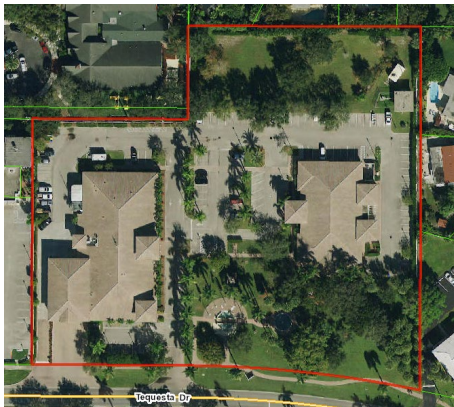

Tequesta Village Hall

Population	Total City Acres	Parcel Size (Acres)	Sq Ft of Building/Facility	Comments
6,138	1,164.8	4.5	11,571 of Only Village Hall	Fire/police station and Village Green Park on parcel

Lake Park Town Hall

Population	Total City Acres	Parcel Size (Acres)	Sq Ft of Building/Facility	Comments
8,556	1,395.2	3.3	15,372 Of Only Town Hall	Police station & library on parcel

North Palm Beach Village Hall

Population	Total City Acres	Parcel Size (Acres)	Sq Ft of Building/Facility	Comments
13,127	2,297.6	2.8	10,381 of Only Village Hall	Library & park on parcel; Community Development is on another site Approx.4,000 sq ft on Shopping Plaza

Population	Total City Acres	Parcel Size (Acres)	Sq Ft of Building/Facility	Comments
40,396	7,167.99	14.7	11,756 of Only Village Hall	Postal services & police station on parcel; Parks & Recreation & Public Works are housed on other sites