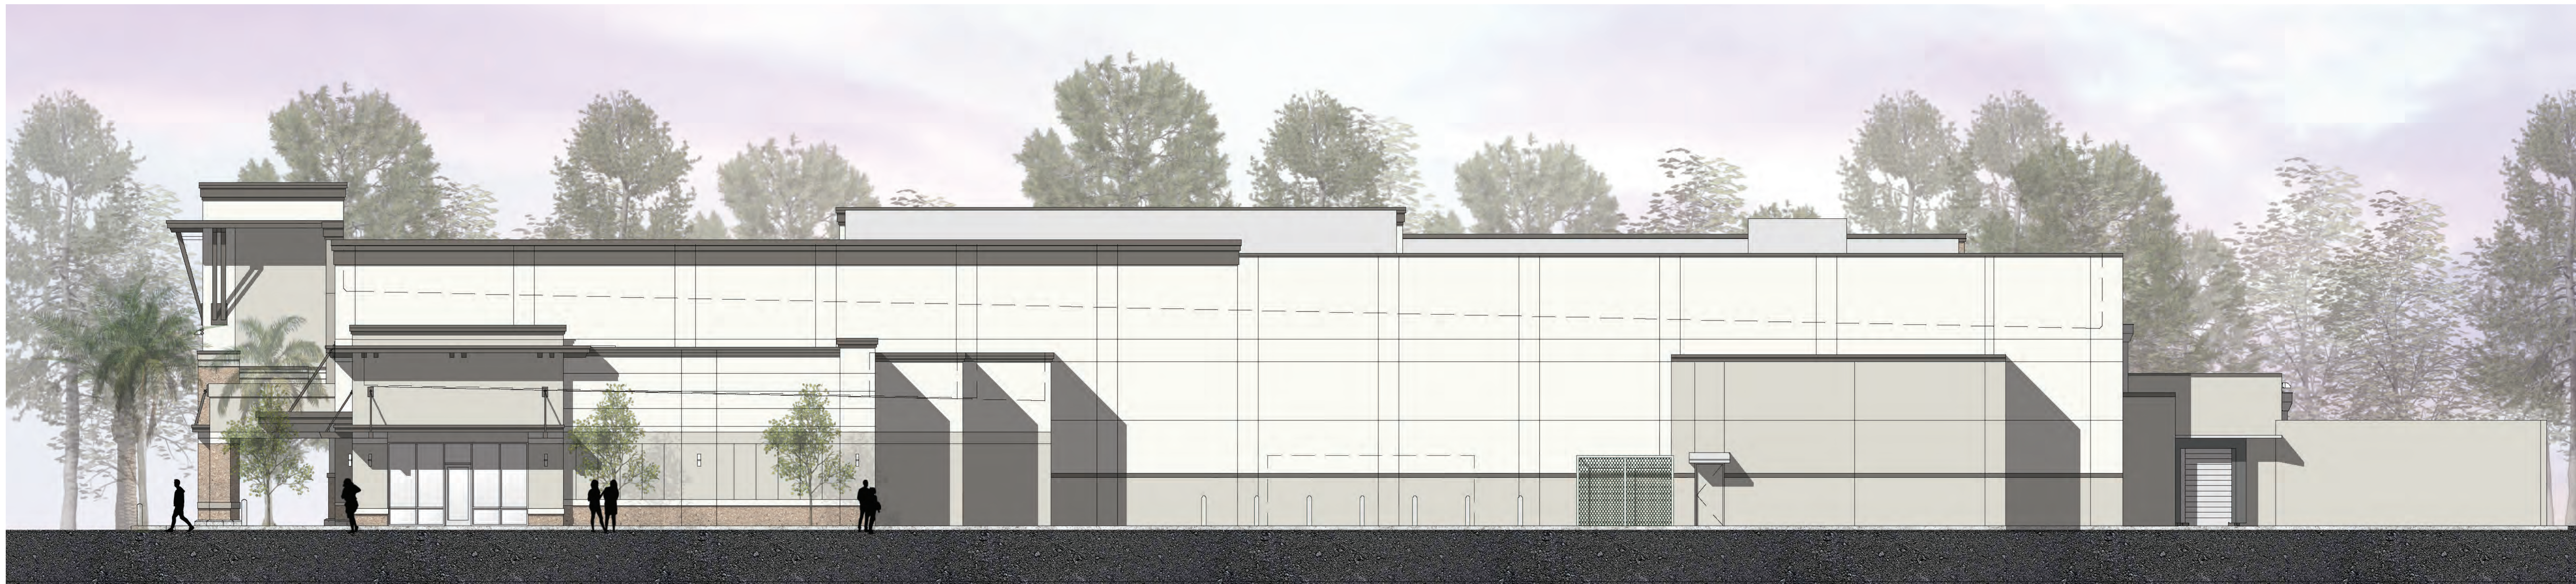

FRONT PUBLIX ELEVATION

FRONT RETAIL ELEVATION

PAINT
SW 7013
IVORY LACE

PAINT
SW 7015
REPOSE GRAY

PAINT
SW 7017
DORIAN GRAY

PAINT
SW 7019
GAUNTLET
GRAY

METAL (PF1)
PREFINISHED
METAL - CLEAR
ANODIZED

STUCCO
TABBY STUCCO

WESTLAKE PUBLIX AND RETAIL
DESIGN DEVELOPMENT

CITY OF WESTLAKE, FL

09.25.2020

RIGHT PUBLIX AND ATTACHED RETAIL ELEVATION

LEFT PUBLIX ELEVATION

WESTLAKE PUBLIX AND RETAIL
DESIGN DEVELOPMENT

CITY OF WESTLAKE, FL

09.25.2020

BACK PUBLIX ELEVATION

BACK RETAIL ELEVATION

 PAINT SW 7013 IVORY LACE	 PAINT SW 7015 REPOSE GRAY	 PAINT SW 7017 DORIAN GRAY	 PAINT SW 7019 GAUNTLET GRAY	 METAL (PF1) PREFINISHED METAL - CLEAR ANODIZED	 STUCCO TABBY STUCCO
--	--	---	---	---	--