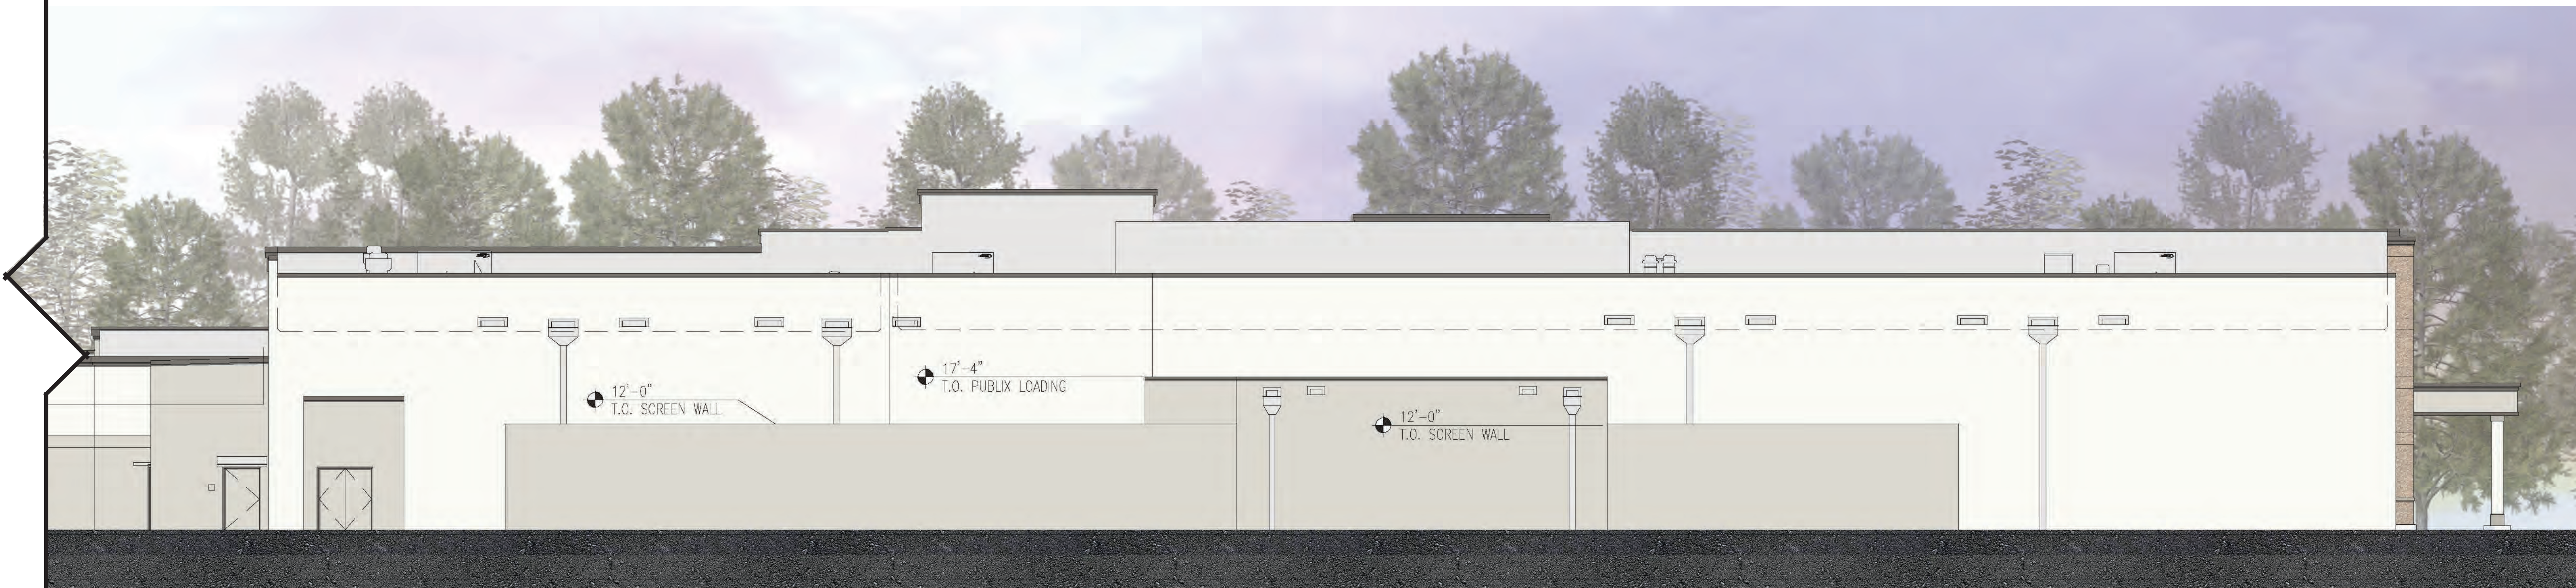

FRONT PUBLIX ELEVATION

FRONT RETAIL ELEVATION

PAINT
SW 7013
IVORY LACE

PAINT
SW 7015
REPOSE GRAY

PAINT
SW 7017
DORIAN GRAY

PAINT
SW 7019
GAUNTLET
GRAY

METAL (PF1)
PREFINISHED
METAL - CLEAR
ANODIZED

STUCCO
TABBY STUCCO

WESTLAKE PUBLIX AND RETAIL
DESIGN DEVELOPMENT

CITY OF WESTLAKE, FL

09.25.2020

RIGHT PUBLIX AND ATTACHED RETAIL ELEVATION

LEFT PUBLIX ELEVATION

WESTLAKE PUBLIX AND RETAIL
DESIGN DEVELOPMENT

CITY OF WESTLAKE, FL

09.25.2020

BACK PUBLIX ELEVATION

BACK RETAIL ELEVATION

 PAINT SW 7013 IVORY LACE	 PAINT SW 7015 REPOSE GRAY	 PAINT SW 7017 DORIAN GRAY	 PAINT SW 7019 GAUNTLET GRAY	 METAL (PF1) PREFINISHED METAL - CLEAR ANODIZED	 STUCCO TABBY STUCCO
--	--	---	---	---	--