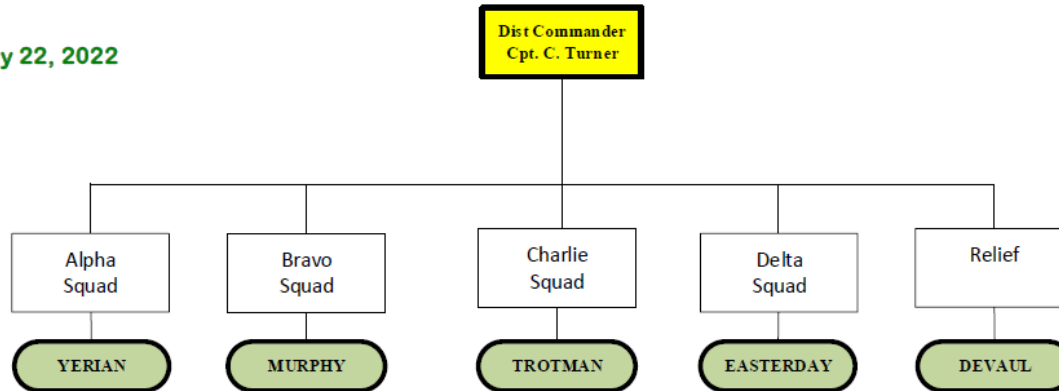

2021 Annual Report

Palm Beach County Sheriff's Office
District 18 - City of Westlake

Table of Contents

1. Cover Page
2. Table of Contents
3. Organizational Chart
4. Annual Numbers
5. Calls for Service
6. Person Crime
7. Property Crime – Burglaries
8. Map of Burglaries
9. Property Crime – Stolen Vehicles and Vehicle Recoveries
10. Map of Stolen Vehicles and Recoveries
11. Property Crime – Theft and Vandalism
12. Map of Theft and Vandalism
13. Accidents
14. Traffic Citations, Warnings, and Stops
15. Arrests & NTAs
16. Community Service
17. Questions

Organizational Chart

PBSO District 18 – Westlake Organizational Chart

Sworn: 5
TDY: 0

February 22, 2022

Annual Numbers

Data Source: Motorola P1

Crime		Annual				
		2020	2021	+/-	Percent Change	
Person	Homicide	0	0	—	0	N/C
	Robbery	0	0	—	0	N/C
	Sexual Assault	2	1	▼	-1	-50%
	Shooting	0	0	—	0	N/C
	Stabbing	0	0	—	0	N/C
Property	Burglary Business	0	0	—	0	N/C
	Burglary Construction	3	10	▲	7	233%
	Burglary Residential	0	0	—	0	N/C
	Burglary Vehicle	0	0	—	0	N/C
	Larceny	6	4	▼	-2	-33%
	Stolen Vehicle	3	1	▼	-2	-67%
	Stolen Vehicle Recovery	0	0	—	0	N/C
Vandalism	2	3	▲	1	50%	
Statistics	Arrests and NTAs	17	38	▲	21	124%
	Traffic Crashes (3's & 4's)	43	53	▲	10	23%
	Total CAD Incidents	23,283	24,600	▲	1317	6%
	Traffic Stop (1050)	678	853	▲	175	26%
	Business/Residence (1061)	21,462	22,408	▲	946	4%
	CAD Inc.(less 1050 & 1061)	1,143	1,339	▲	196	17%
FIR	Total FIR's	116	144	▲	28	24 %
	Gang FIR's	0	0	—	0	N/C
	Truant FIR's	0	0	—	0	N/C
	FIR's (Less truant & gang)	116	144	▲	28	24 %