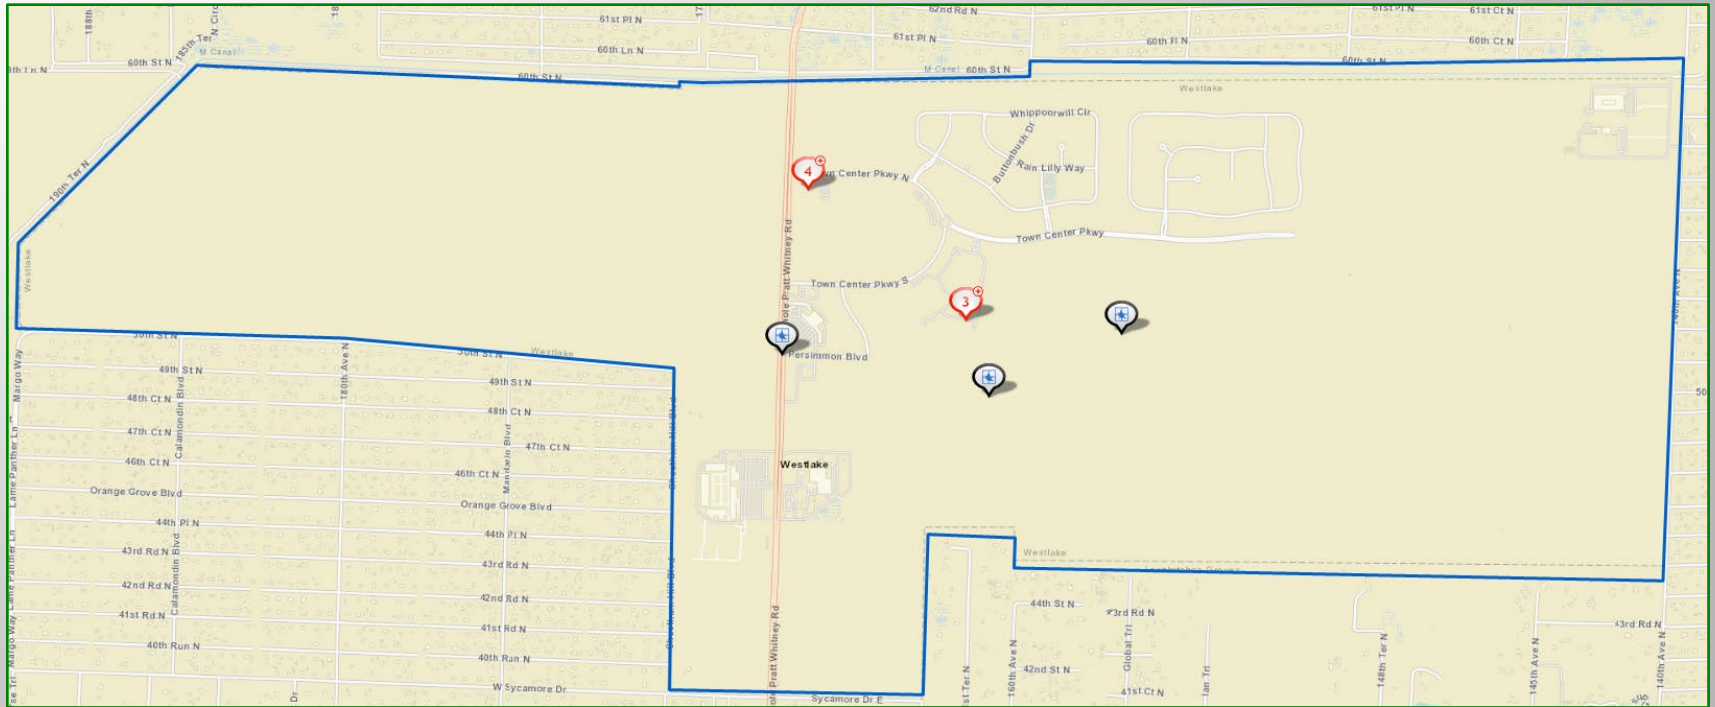

Property Crime

Data Source: Motorola P1

Burglaries

Map of Burglaries

Data Source: Crimeview Dashboard

 **BURGLARY - ALL OTHER**

Property Crime

Data Source: Motorola P1