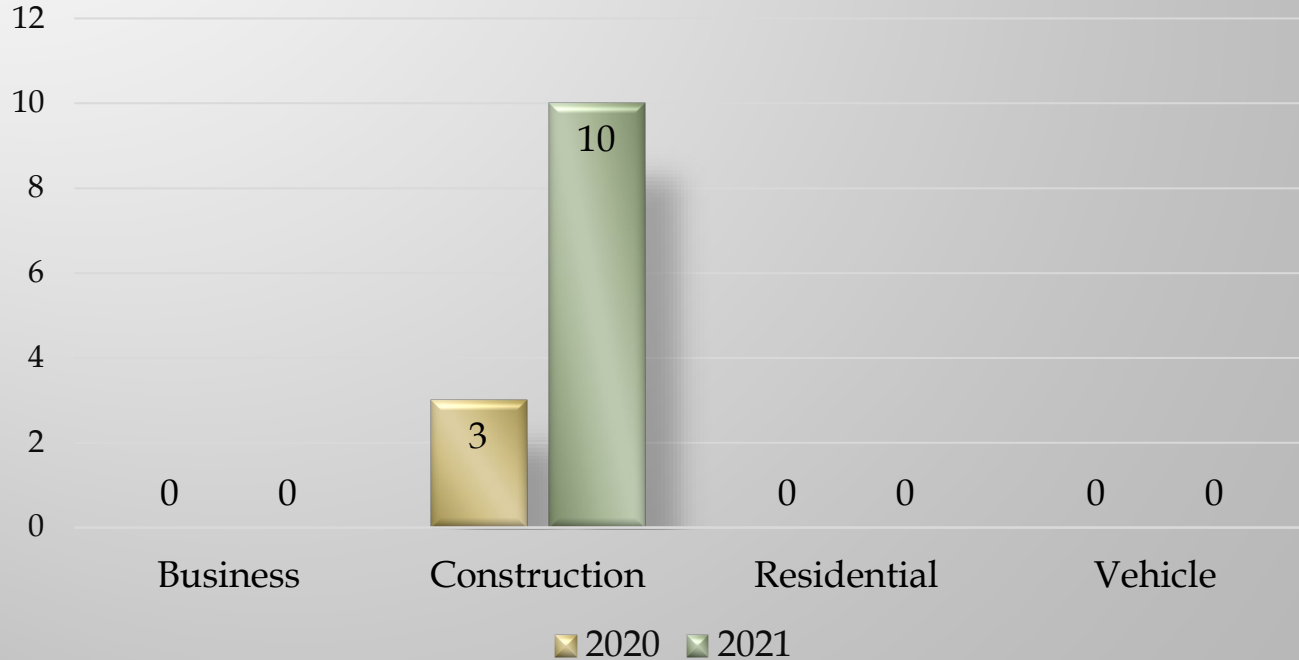

Property Crime

Data Source: Motorola P1

Burglaries