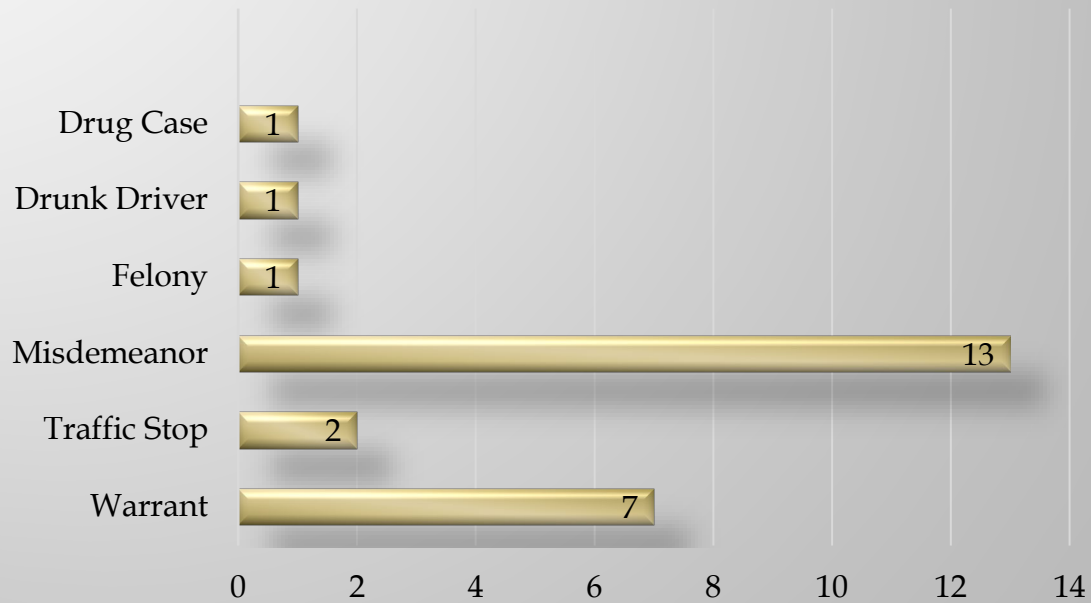

Arrests & NTAs

Data Source: PALMS

Miscellaneous Crime Arrests (25)