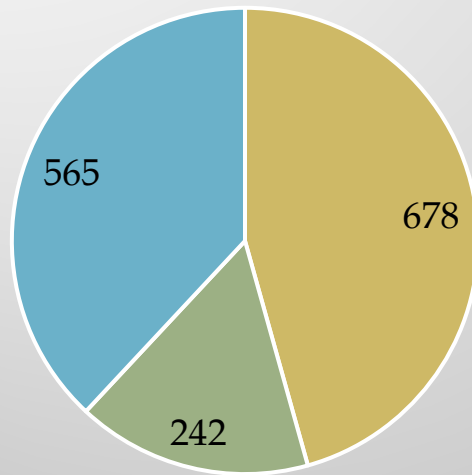

2020

■ Traffic Stops ■ Citations Issued
■ Verbal and Written Warning

2021

■ Traffic Stops ■ Citations Issued
■ Verbal and Written Warning

Arrests & NTAs

Data Source: PALMS

Arrest & NTA total: 30

Person and Property Crime Arrests (5)