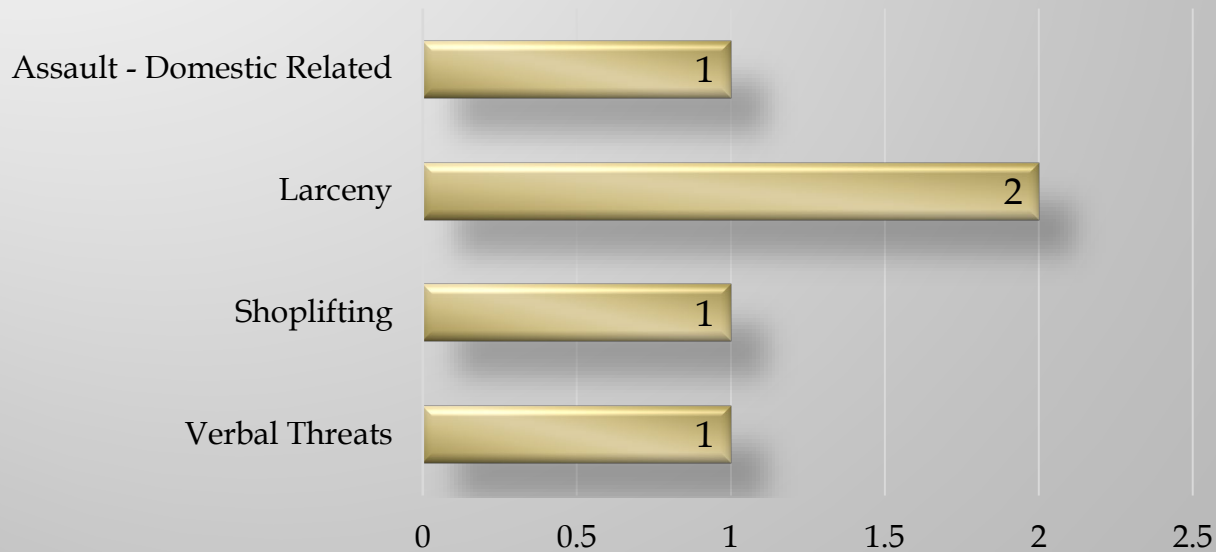

2020

■ Traffic Stops ■ Citations Issued
■ Verbal and Written Warning

2021

■ Traffic Stops ■ Citations Issued
■ Verbal and Written Warning

Arrests & NTAs

Data Source: PALMS

Arrest & NTA total: 30

Person and Property Crime Arrests (5)