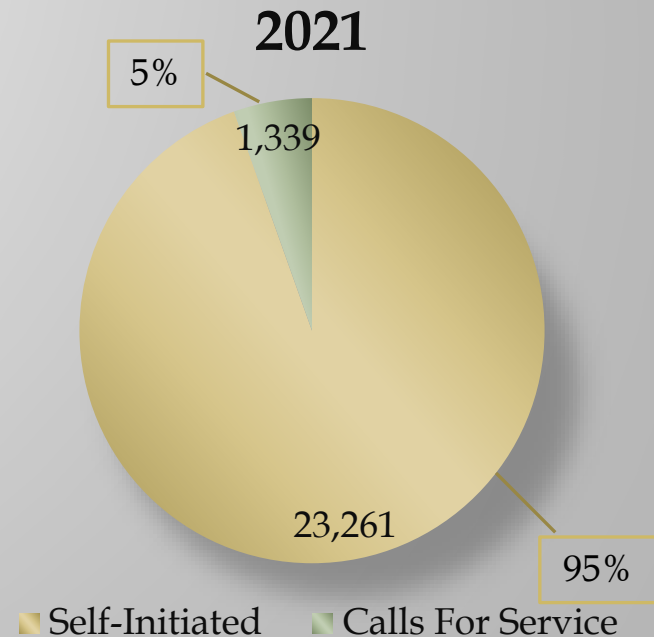

Annual Numbers

Data Source: Motorola P1

Crime		Annual				
		2020	2021	+/-	Percent Change	
Person	Homicide	0	0	—	0	N/C
	Robbery	0	0	—	0	N/C
	Sexual Assault	2	1	▼	-1	-50%
	Shooting	0	0	—	0	N/C
	Stabbing	0	0	—	0	N/C
Property	Burglary Business	0	0	—	0	N/C
	Burglary Construction	3	10	▲	7	233%
	Burglary Residential	0	0	—	0	N/C
	Burglary Vehicle	0	0	—	0	N/C
	Larceny	6	4	▼	-2	-33%
	Stolen Vehicle	3	1	▼	-2	-67%
	Stolen Vehicle Recovery	0	0	—	0	N/C
Vandalism	2	3	▲	1	50%	
Statistics	Arrests and NTAs	17	38	▲	21	124%
	Traffic Crashes (3's & 4's)	43	53	▲	10	23%
	Total CAD Incidents	23,283	24,600	▲	1317	6%
	Traffic Stop (1050)	678	853	▲	175	26%
	Business/Residence (1061)	21,462	22,408	▲	946	4%
	CAD Inc.(less 1050 & 1061)	1,143	1,339	▲	196	17%
FIR	Total FIR's	116	144	▲	28	24 %
	Gang FIR's	0	0	—	0	N/C
	Truant FIR's	0	0	—	0	N/C
	FIR's (Less truant & gang)	116	144	▲	28	24 %

The information in this report is based on beats within the district. Miscellaneous incident Type codes: PPI, RED, REPO, RMS, TEST and WEL are excluded from the total CAD incidents. FIR data is collected from the FIR track application. This report is dynamic and subject to change.

Calls for Service

Data Source: Motorola P1

Self-Initiated Calls equal the total number of traffic stops and business/residence checks. Calls for Service includes all other calls.