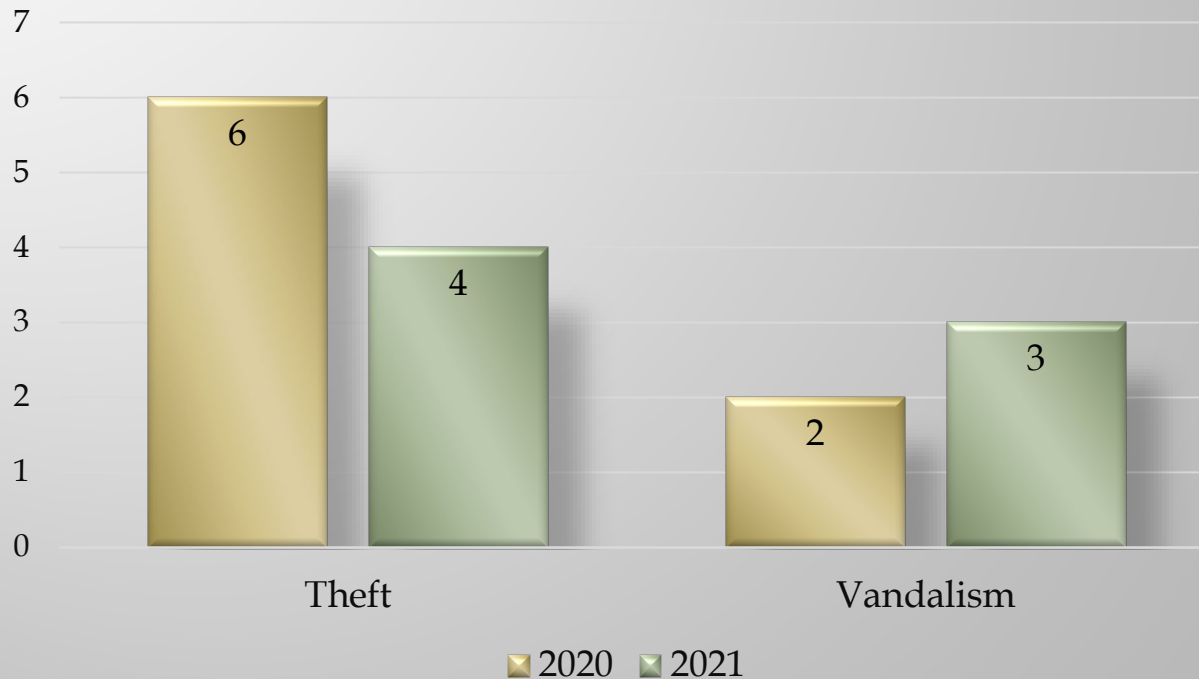

Calls for Service

Data Source: Motorola P1

Self-Initiated Calls equal the total number of traffic stops and business/residence checks. Calls for Service includes all other calls.

Person Crime

Data Source: Motorola P1

Property Crime

Data Source: Motorola P1

Burglaries

Map of Burglaries

Data Source: Crimeview Dashboard

 **BURGLARY - ALL OTHER**

Property Crime

Data Source: Motorola P1

Stolen Vehicles and Recoveries

Property Crime

Data Source: Motorola P1

Theft and Vandalism

Accidents

Data Source: Motorola P1

Traffic Citations, Warnings, and Stops

Data Source: Motorola P1