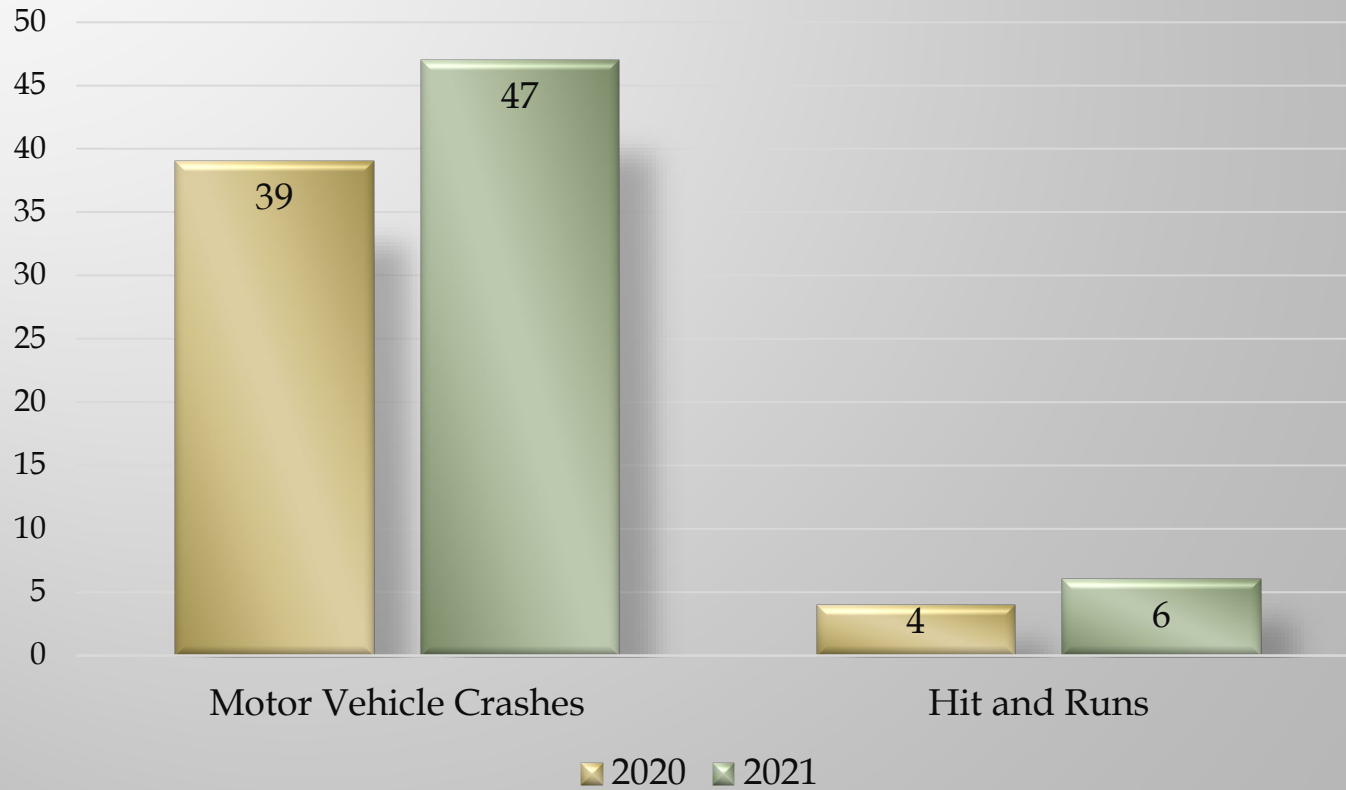

Accidents

Data Source: Motorola P1