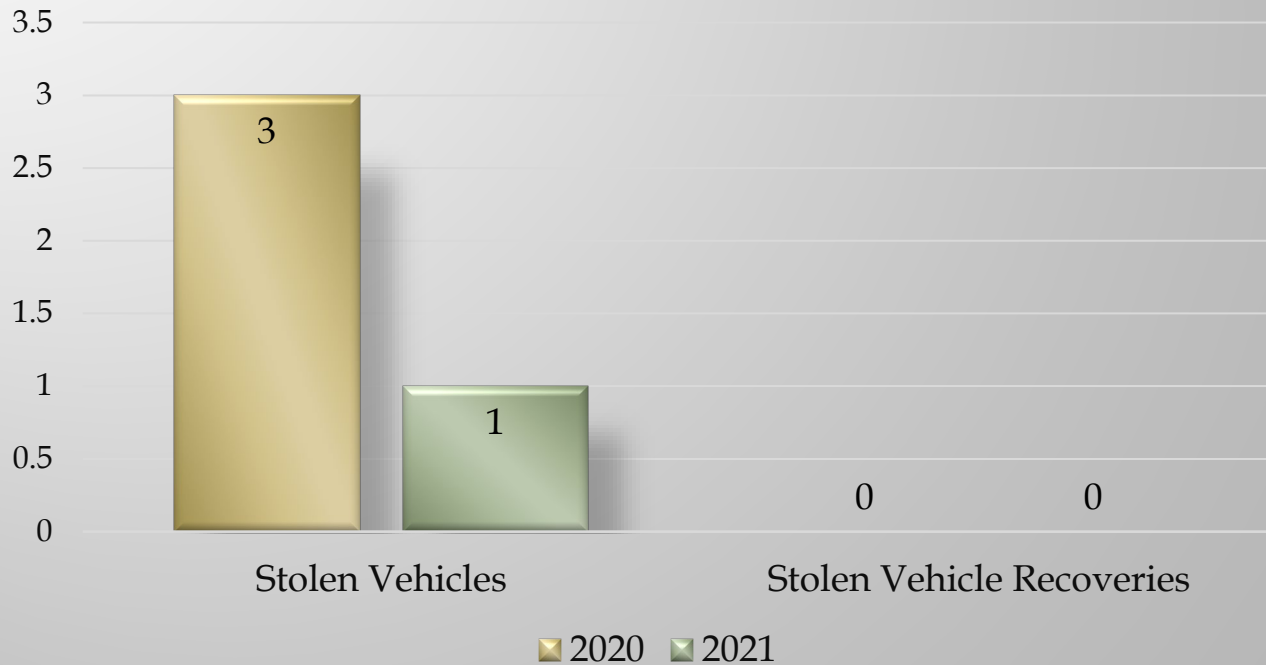

Property Crime

Data Source: Motorola P1

Stolen Vehicles and Recoveries