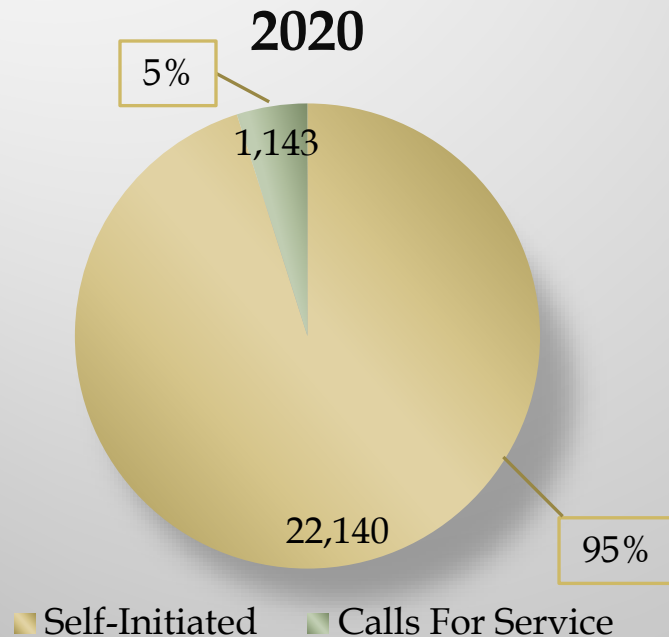

Annual Numbers

Data Source: Motorola P1

Crime		Annual				
		2020	2021	+/-	Percent Change	
Person	Homicide	0	0	—	0	N/C
	Robbery	0	0	—	0	N/C
	Sexual Assault	2	1	▼	-1	-50%
	Shooting	0	0	—	0	N/C
	Stabbing	0	0	—	0	N/C
Property	Burglary Business	0	0	—	0	N/C
	Burglary Construction	3	10	▲	7	233%
	Burglary Residential	0	0	—	0	N/C
	Burglary Vehicle	0	0	—	0	N/C
	Larceny	6	4	▼	-2	-33%
	Stolen Vehicle	3	1	▼	-2	-67%
	Stolen Vehicle Recovery	0	0	—	0	N/C
Vandalism	2	3	▲	1	50%	
Statistics	Arrests and NTAs	17	38	▲	21	124%
	Traffic Crashes (3's & 4's)	43	53	▲	10	23%
	Total CAD Incidents	23,283	24,600	▲	1317	6%
	Traffic Stop (1050)	678	853	▲	175	26%
	Business/Residence (1061)	21,462	22,408	▲	946	4%
	CAD Inc.(less 1050 & 1061)	1,143	1,339	▲	196	17%
FIR	Total FIR's	116	144	▲	28	24 %
	Gang FIR's	0	0	—	0	N/C
	Truant FIR's	0	0	—	0	N/C
	FIR's (Less truant & gang)	116	144	▲	28	24 %

The information in this report is based on beats within the district. Miscellaneous incident Type codes: PPI, RED, REPO, RMS, TEST and WEL are excluded from the total CAD incidents. FIR data is collected from the FIR track application. This report is dynamic and subject to change.

Calls for Service

Data Source: Motorola P1

Self-Initiated Calls equal the total number of traffic stops and business/residence checks. Calls for Service includes all other calls.