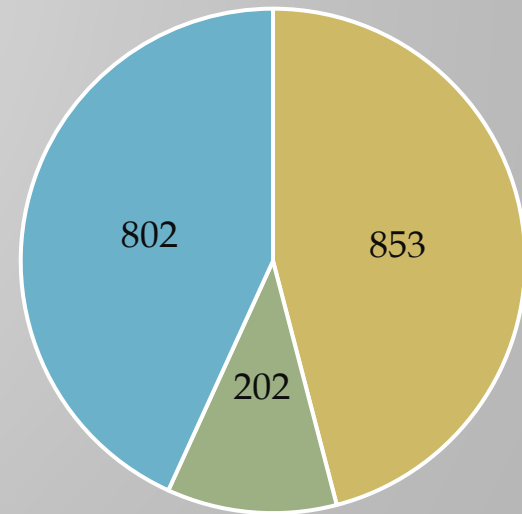

2020

■ Traffic Stops ■ Citations Issued
■ Verbal and Written Warning

2021

■ Traffic Stops ■ Citations Issued
■ Verbal and Written Warning

Arrests & NTAs

Data Source: PALMS

Arrest & NTA total: 30

Person and Property Crime Arrests (5)